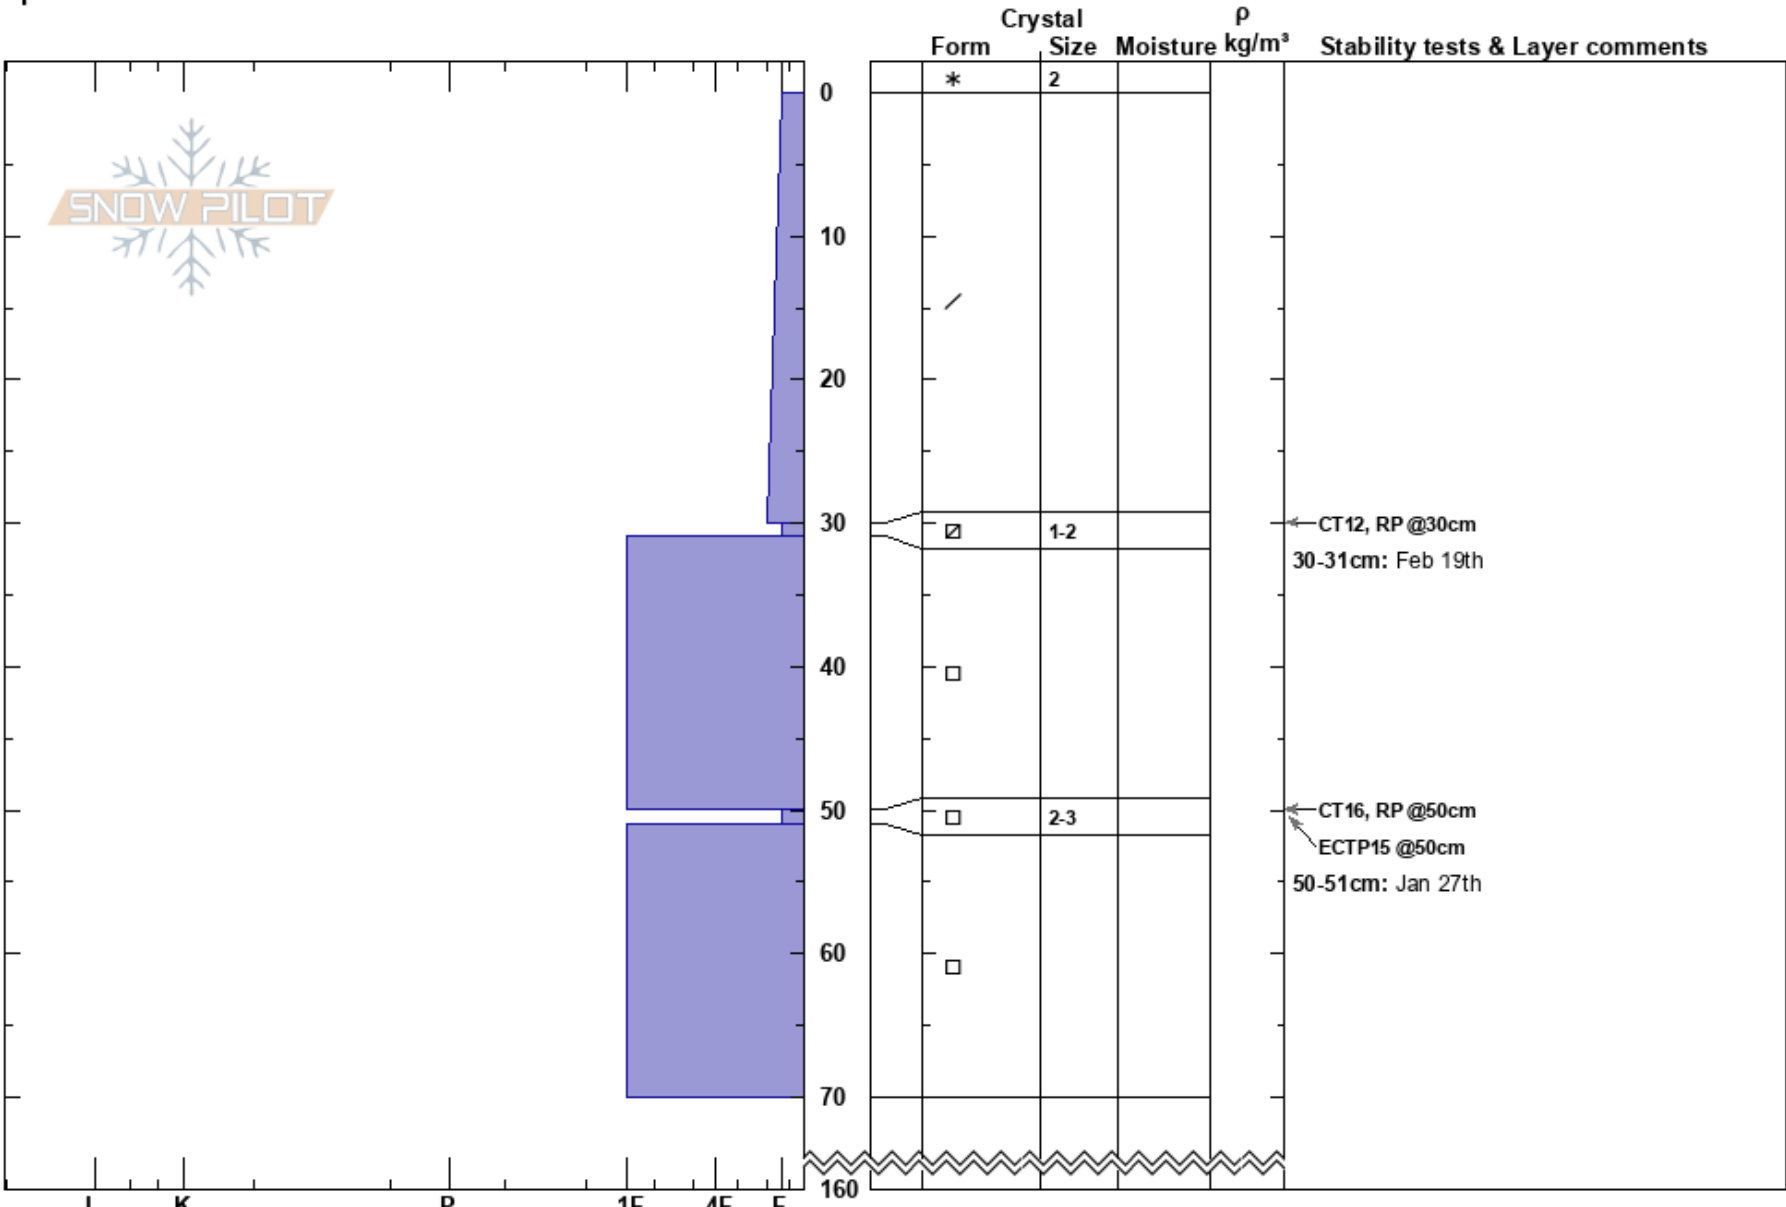

Hayes Hill
 Sunshine Village
 AB
Elevation: 2202 m
Aspect: 160°
Specifics:

Zoe Ryan
 25/02/2021 - 13:00
Co-ord: 11U 586662W 5659590S
Slope Angle: 15°
Wind Loading: no

Stability:
Air Temperature:
Sky Cover: OVC
Precipitation: S-1
Wind: SW Light Breeze

HS: 160
Layer Notes:
 30-31cm: Feb 19th
 50-51cm: Jan 27th
 50-51cm: Problematic layer

Notes: Test profile in sheltered SE ASP at TL. Repeated CT and ECT results on Jan 27th FC.