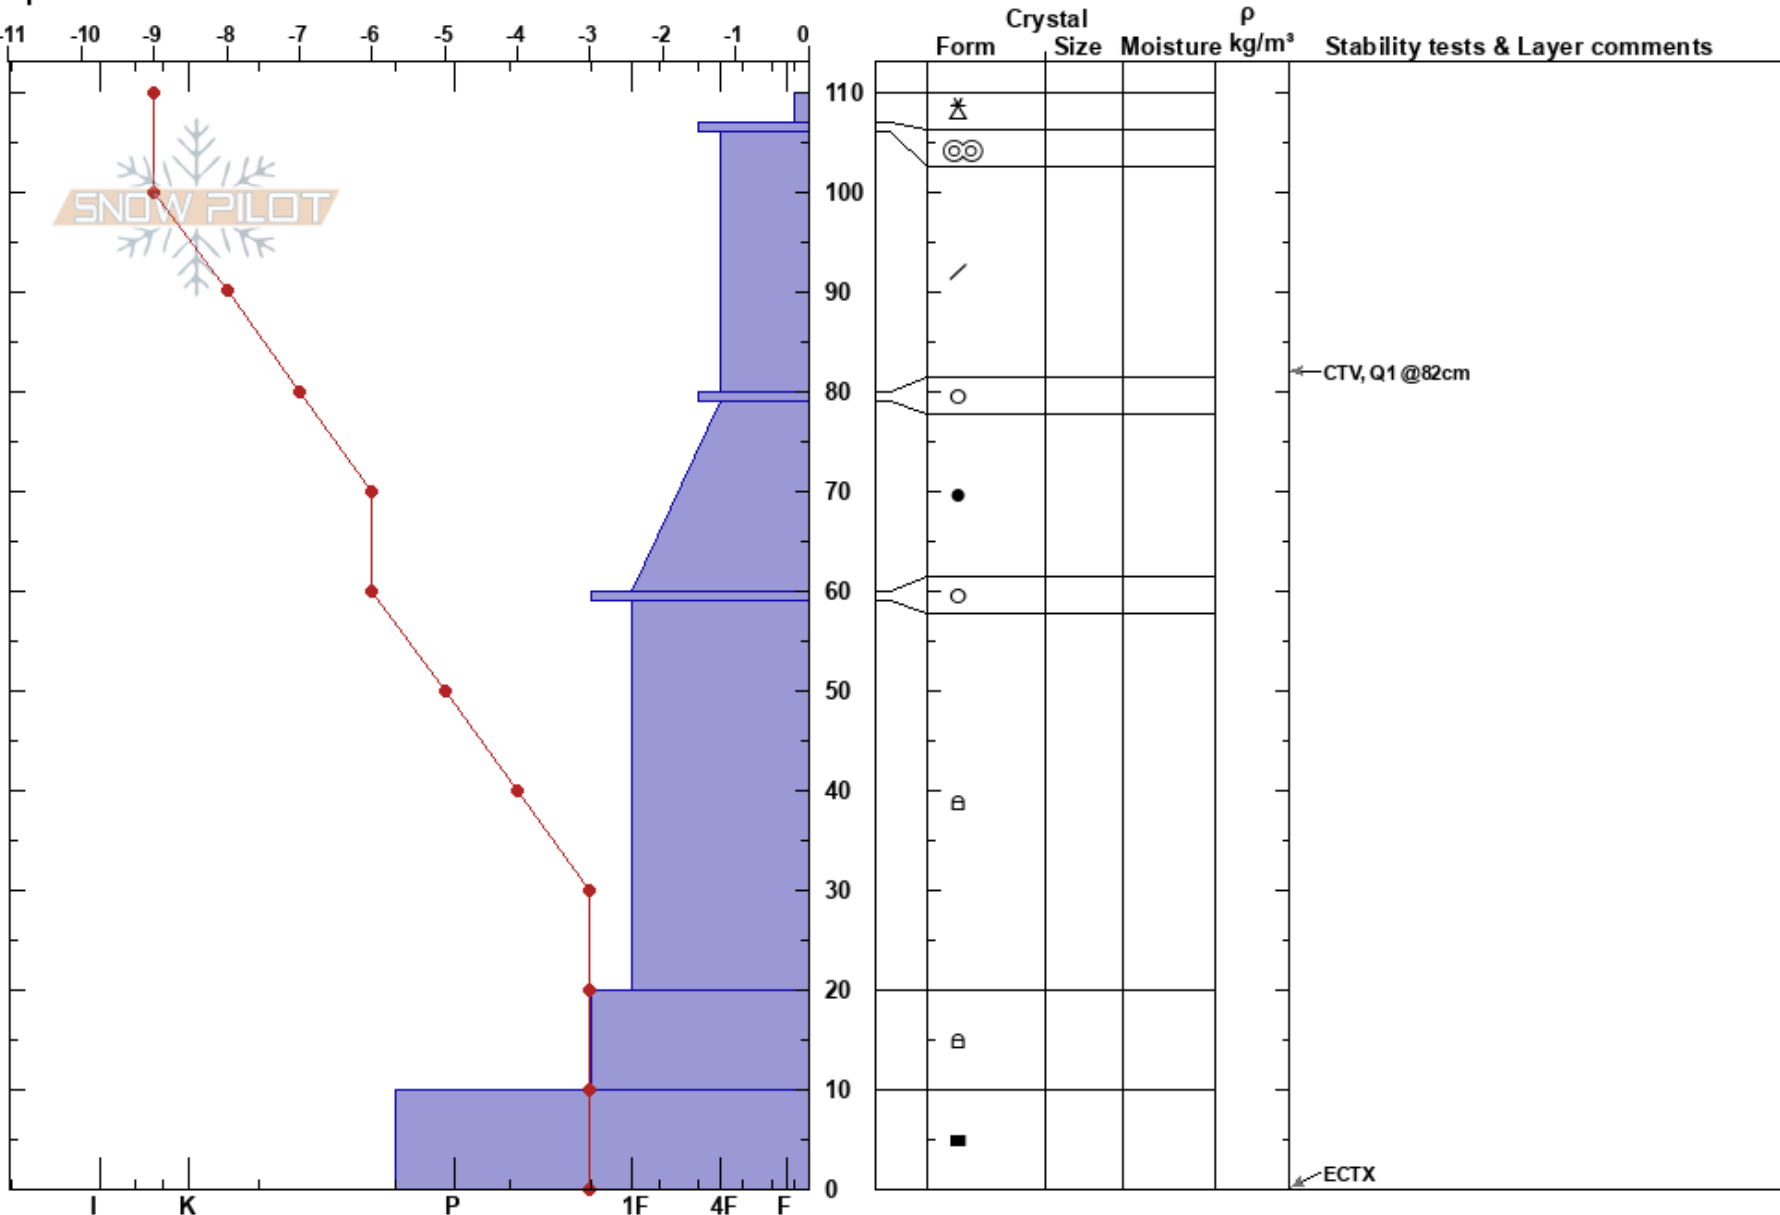

Elk Spring
 Swan Range
 MT
 Elevation: 5200 ft
 Aspect: 225°
 Specifics:

christopher gotschalk
 02/25/2021 - 10:30am
 Co-ord: 48.09531N, -113.92547W
 Slope Angle: 27°
 Wind Loading:

Stability:
 Air Temperature: -7°C
 Sky Cover: OVC
 Precipitation: S-1
 Wind: SW Moderate

HS:110
 Layer Notes:
 110-107cm: Problematic layer

Notes: SW aspect on this pit but located to the NW of the main ridgeline.