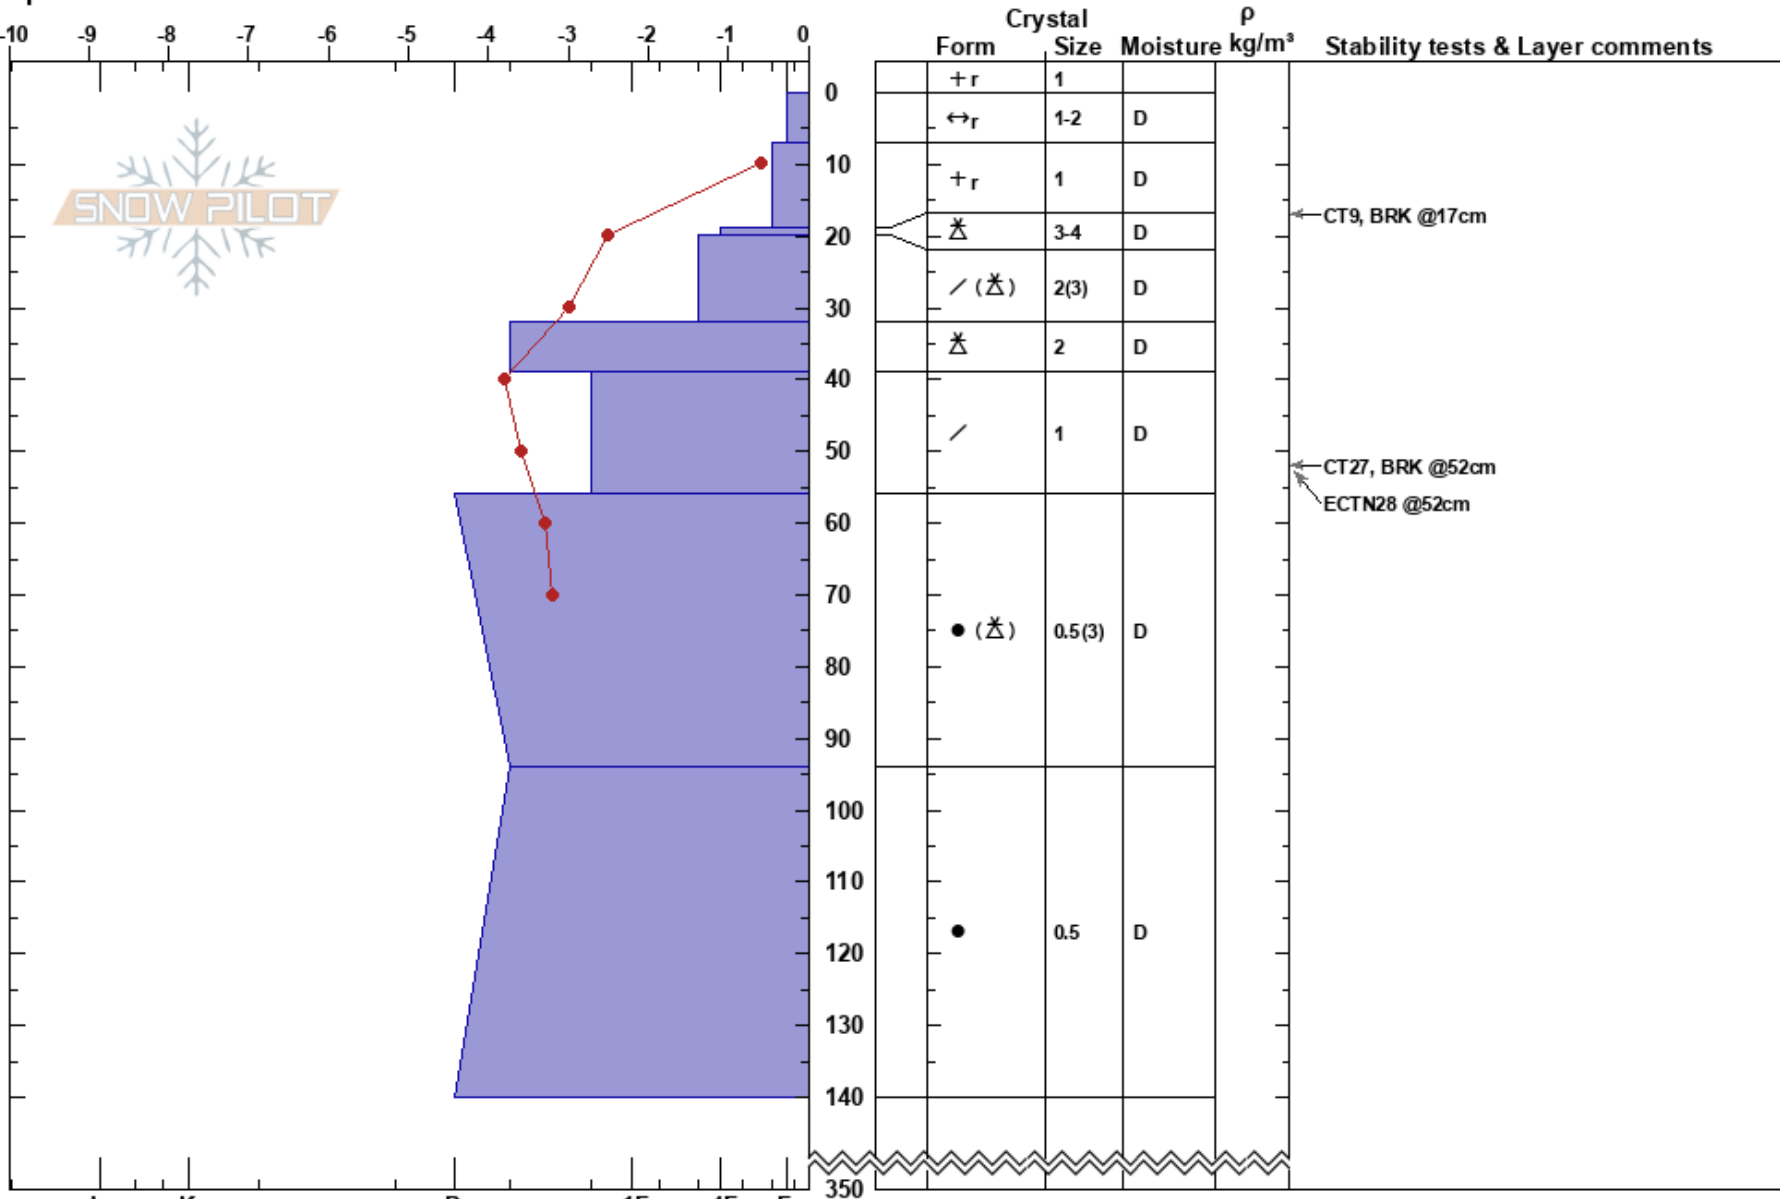

Miranda 36.6
 North Cascades
 BC
 Elevation: 1750 m
 Aspect:
 Specifics:

Nathan Friesen
 24/02/2021 - 12:12
 Co-ord:
 Slope Angle: 29°
 Wind Loading: previous

Stability:
 Air Temperature: -3°C
 Sky Cover: FEW
 Precipitation: NO
 Wind: SW Light Breeze

HS:350
 PF:50
 Layer Notes:

Notes: Profile adjacent to start zone of 36.6 a few days after sz. 4. in open slope.
 Observers: MG, NF