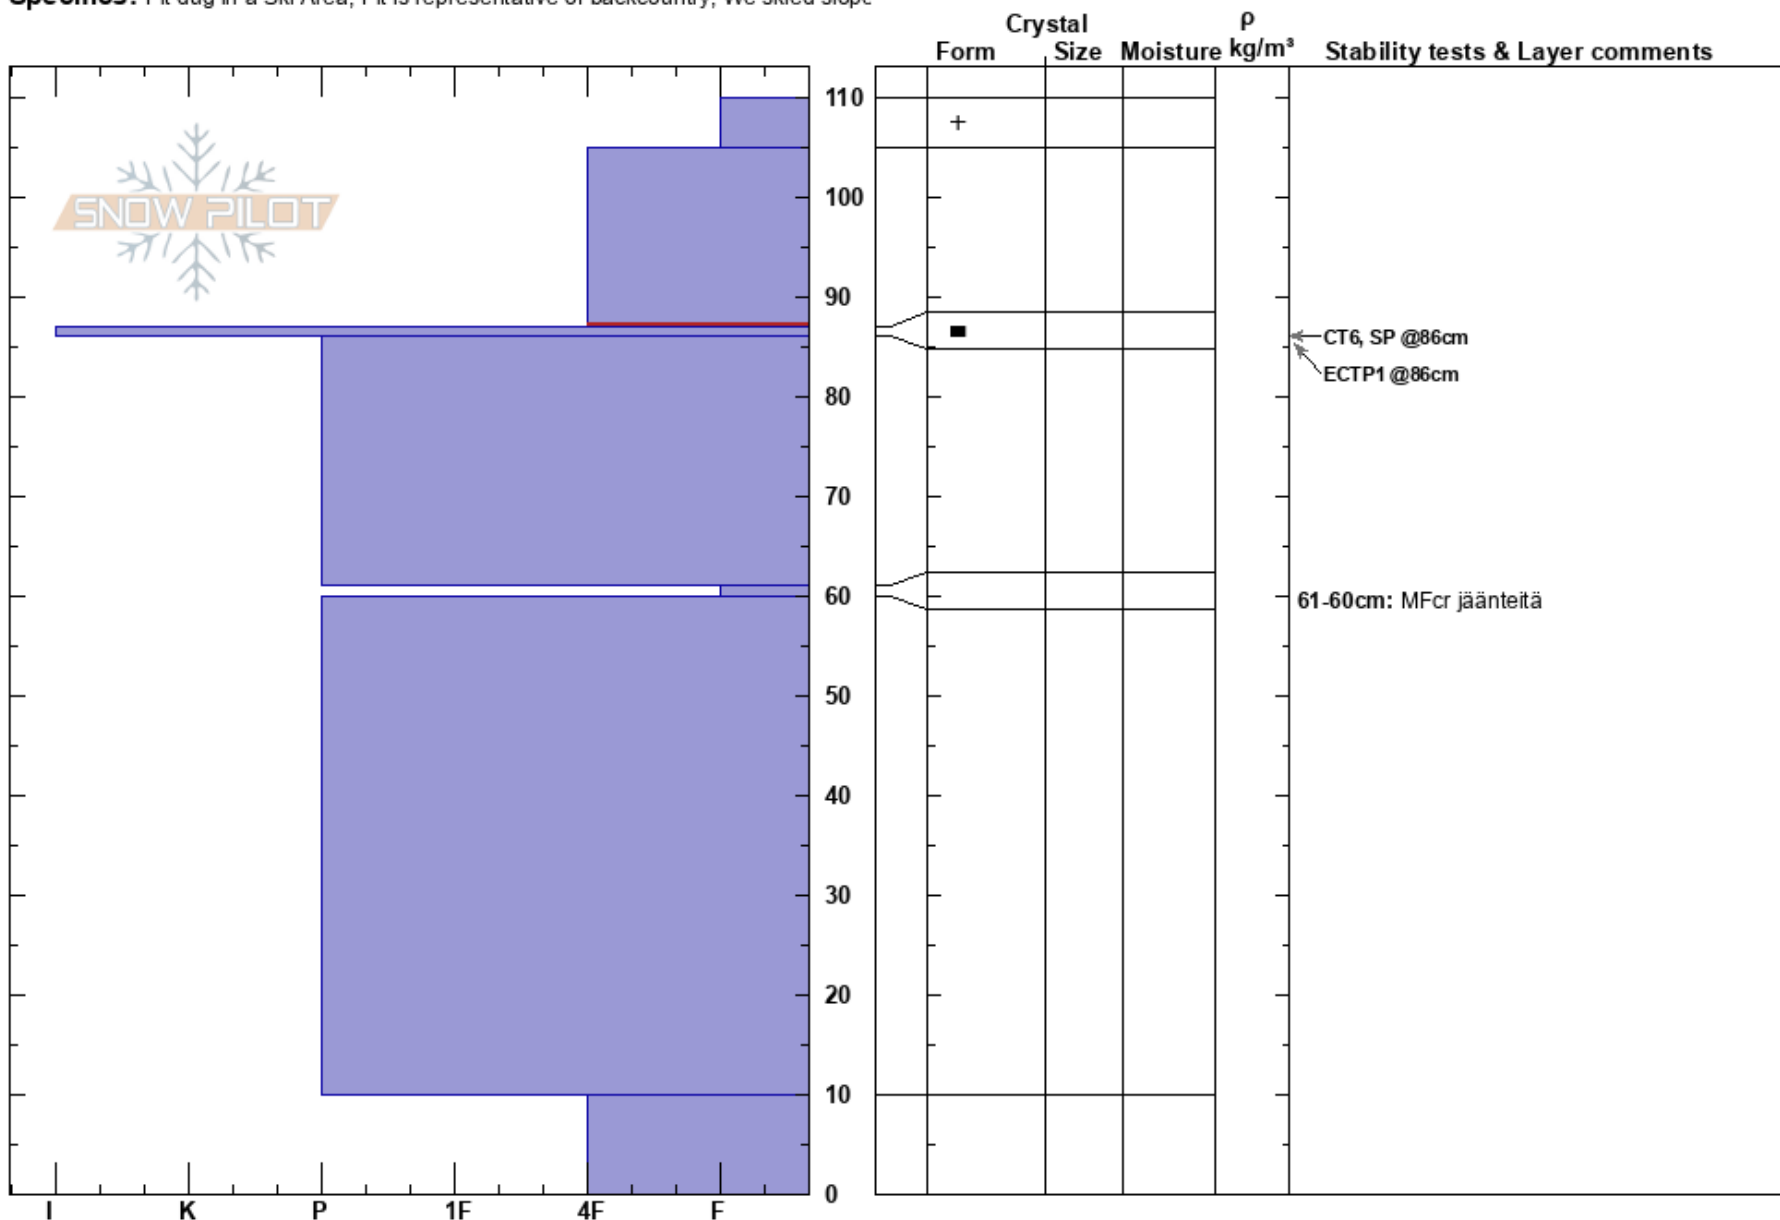

Kellostapuli

Tuomo Poukkanen

Stability: Fair

HS:110

Layer Notes:

24/02/2021 - 14:20

Air Temperature:

105-87cm: Problematic layer

Finland

Co-ord: 67.59151N, 24.23449E

Sky Cover: OVC

61-60cm: MFcr jäänteitä

Elevation: 385 m

Slope Angle: 27°

Precipitation: S-1

Aspect: N

Wind Loading: previous

Wind: S Strong

Specifics: Pit dug in a Ski Area; Pit is representative of backcountry; We skied slope

Notes: Maa kivirakkaa. Pohjoisharjanteen itäpuolelta.