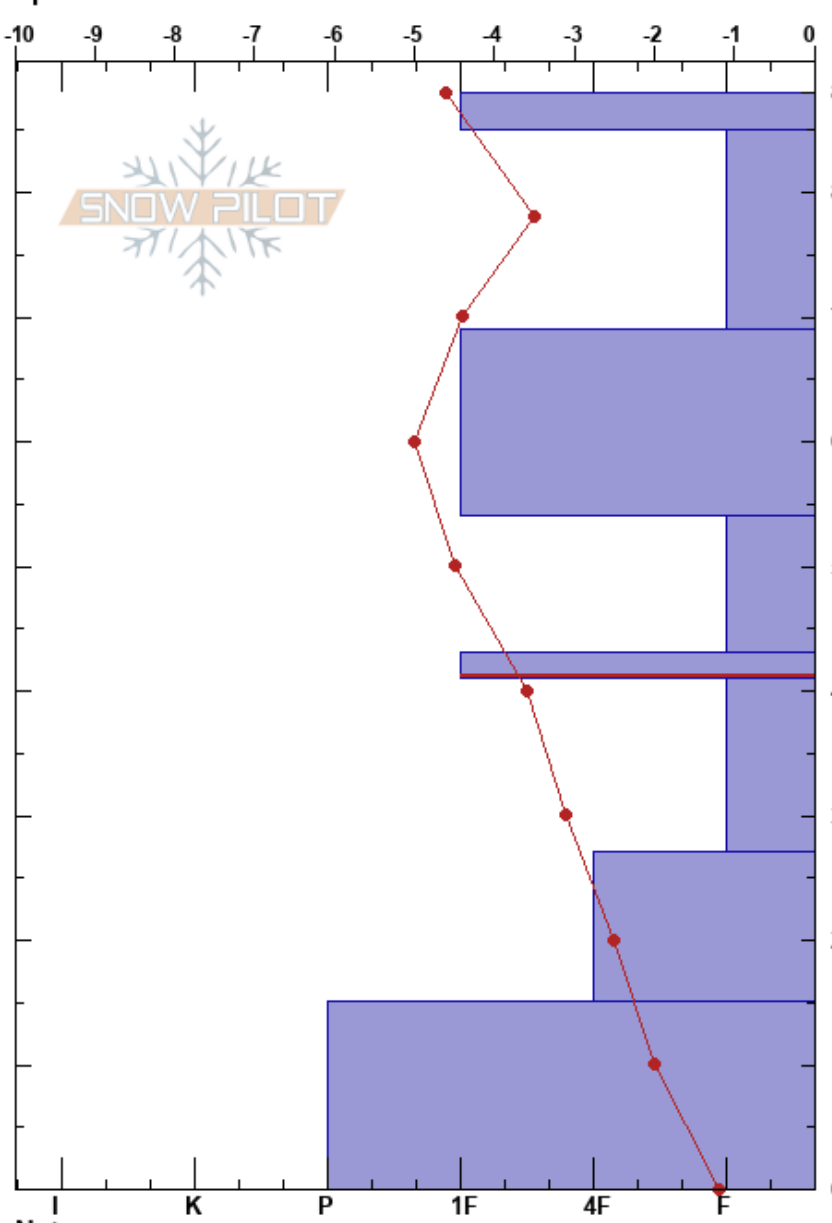

Hoosier: SoCo
 Tenmile Range
 CO
 Elevation: 11717 ft
 Aspect: SW
 Specifics:

Dave Shuey
 02/23/2021 - 4:35pm
 Co-ord: 39.36465N, -106.07183W
 Slope Angle: 22°
 Wind Loading: yes

Stability:
 Air Temperature: -1.5°C PF:73
 Sky Cover: FEW
 Precipitation: NO
 Wind: NW Strong

Layer Notes:
 43-41cm: Problematic layer

Elevation (ft)	Crystal		Moisture	ρ kg/m ³	Stability tests & Layer comments
	Form	Size			
88	/	0.1			
88	/	0.3	D		
80	□	0.3	D		
70					
60	⊖	0.5	D		
50	□	1	D		
40	⊙⊙	0.5	D		← STM @41cm ← CT23, SP @41cm ← ECTP23 @41cm ← PST24/100 (Arr) @41cm
30	^	3	D		
20	^	2	D		
10	^	3-5	D		