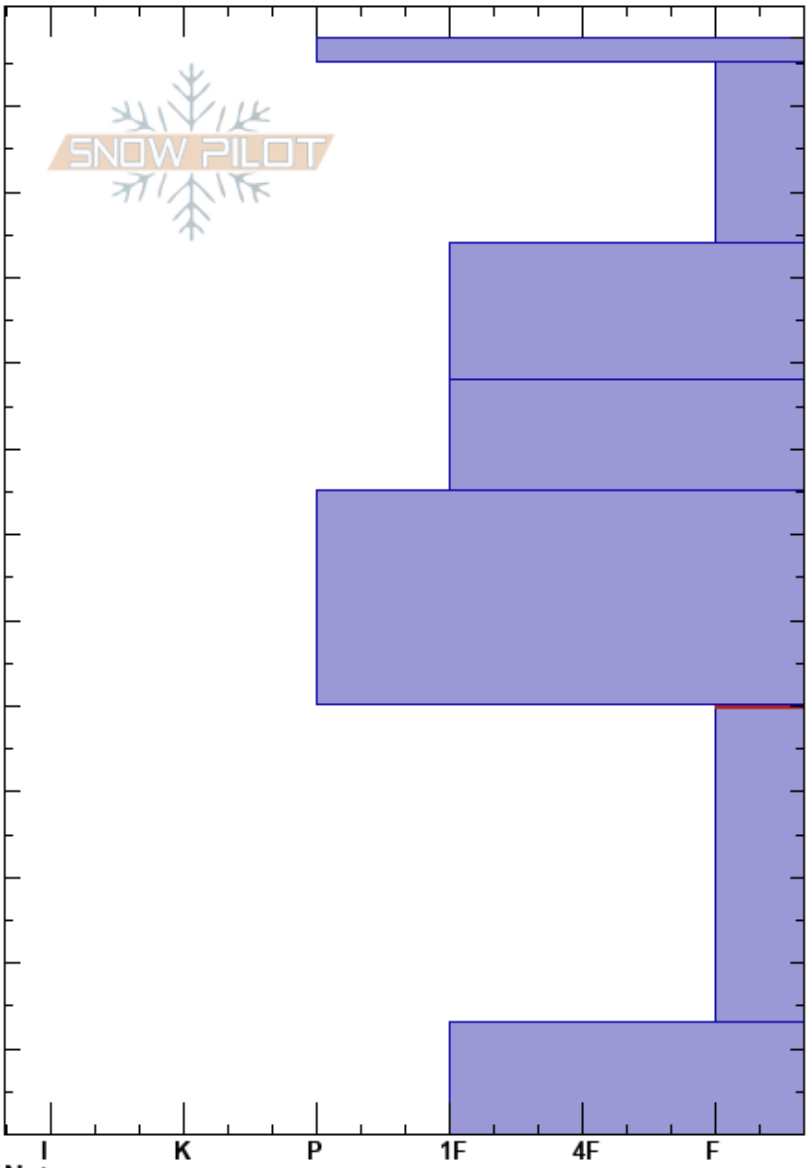

Elation 5.5
 Sawatch
 CO
 Elevation: 11492 ft
 Aspect:

Monarch Ski Patrol
 02/21/2021 - 12:30pm
 Co-ord: 38.52463N, -106.33985W
 Slope Angle:
 Wind Loading: no

Stability:
 Air Temperature:
 Sky Cover: FEW
 Precipitation: NO
 Wind: SW Moderate

HS:128
 PF:30 50-13cm:Problematic layer
 PS:12

Specifics: Pit dug in a Ski Area; Ski tracks on slope

Depth (cm)	Crystal		Moisture	ρ kg/m ³	Stability tests & Layer comments
	Form	Size			
128					
120	⊙⊙				
110					
100					
90					
80					
70					
60					← CT16, SC @60cm
50					← ECTN28 @55cm
40					
30					
20					
10					
0					