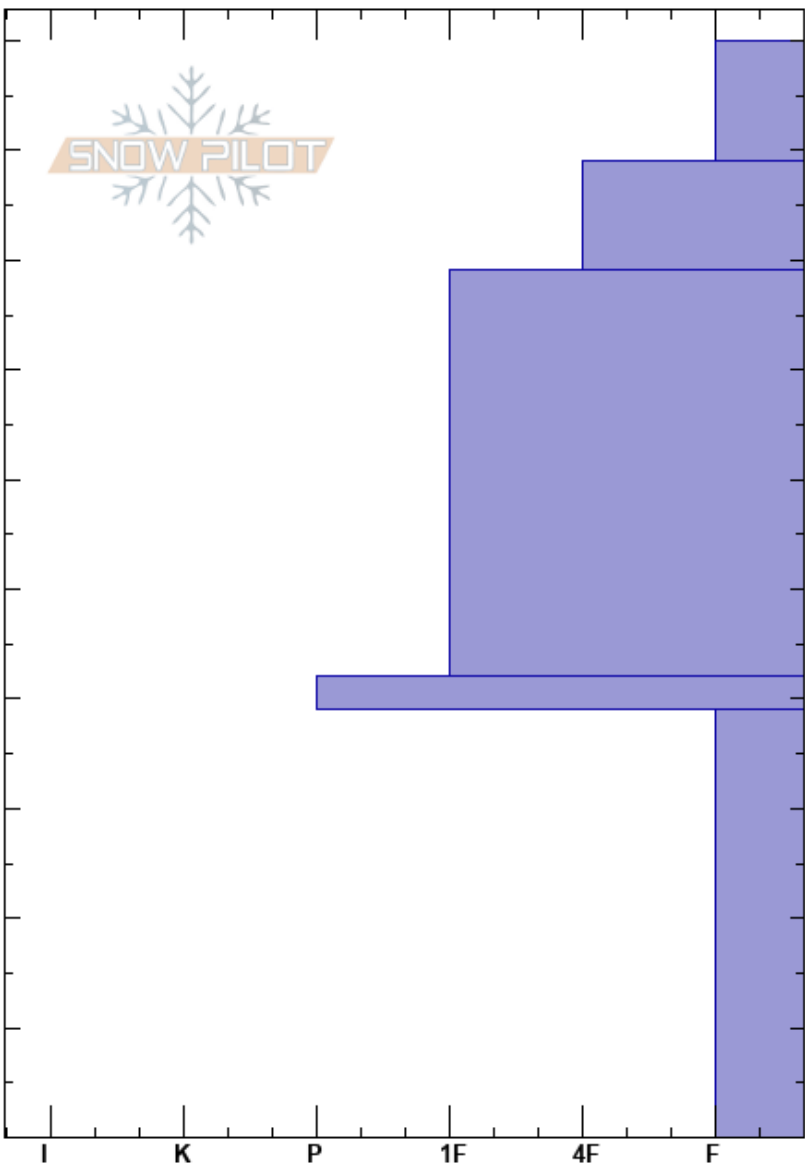

Chalk Creek Sledville
 Gore Range
 CO
Elevation: 11309 ft
Aspect: 74°
Specifics:

Bruce Hodgkins
 02/21/2021 - 3:00am
Co-ord: 39.36954N, -106.22452W
Slope Angle: 15°
Wind Loading: previous

Stability:
Air Temperature: -12°C
Sky Cover: BKN
Precipitation: NO
Wind: N Light Breeze

HS:100
 39-0cm: Problematic layer

Height (ft)	Crystal		Moisture	ρ kg/m ³	Stability tests & Layer comments
	Form	Size			
100					
90	+				
80					
70					
60					
50					
40	⊙⊙				← CT16, Q1 @39cm ← ECTP26 @39cm
30					
20	^				
10					
0					