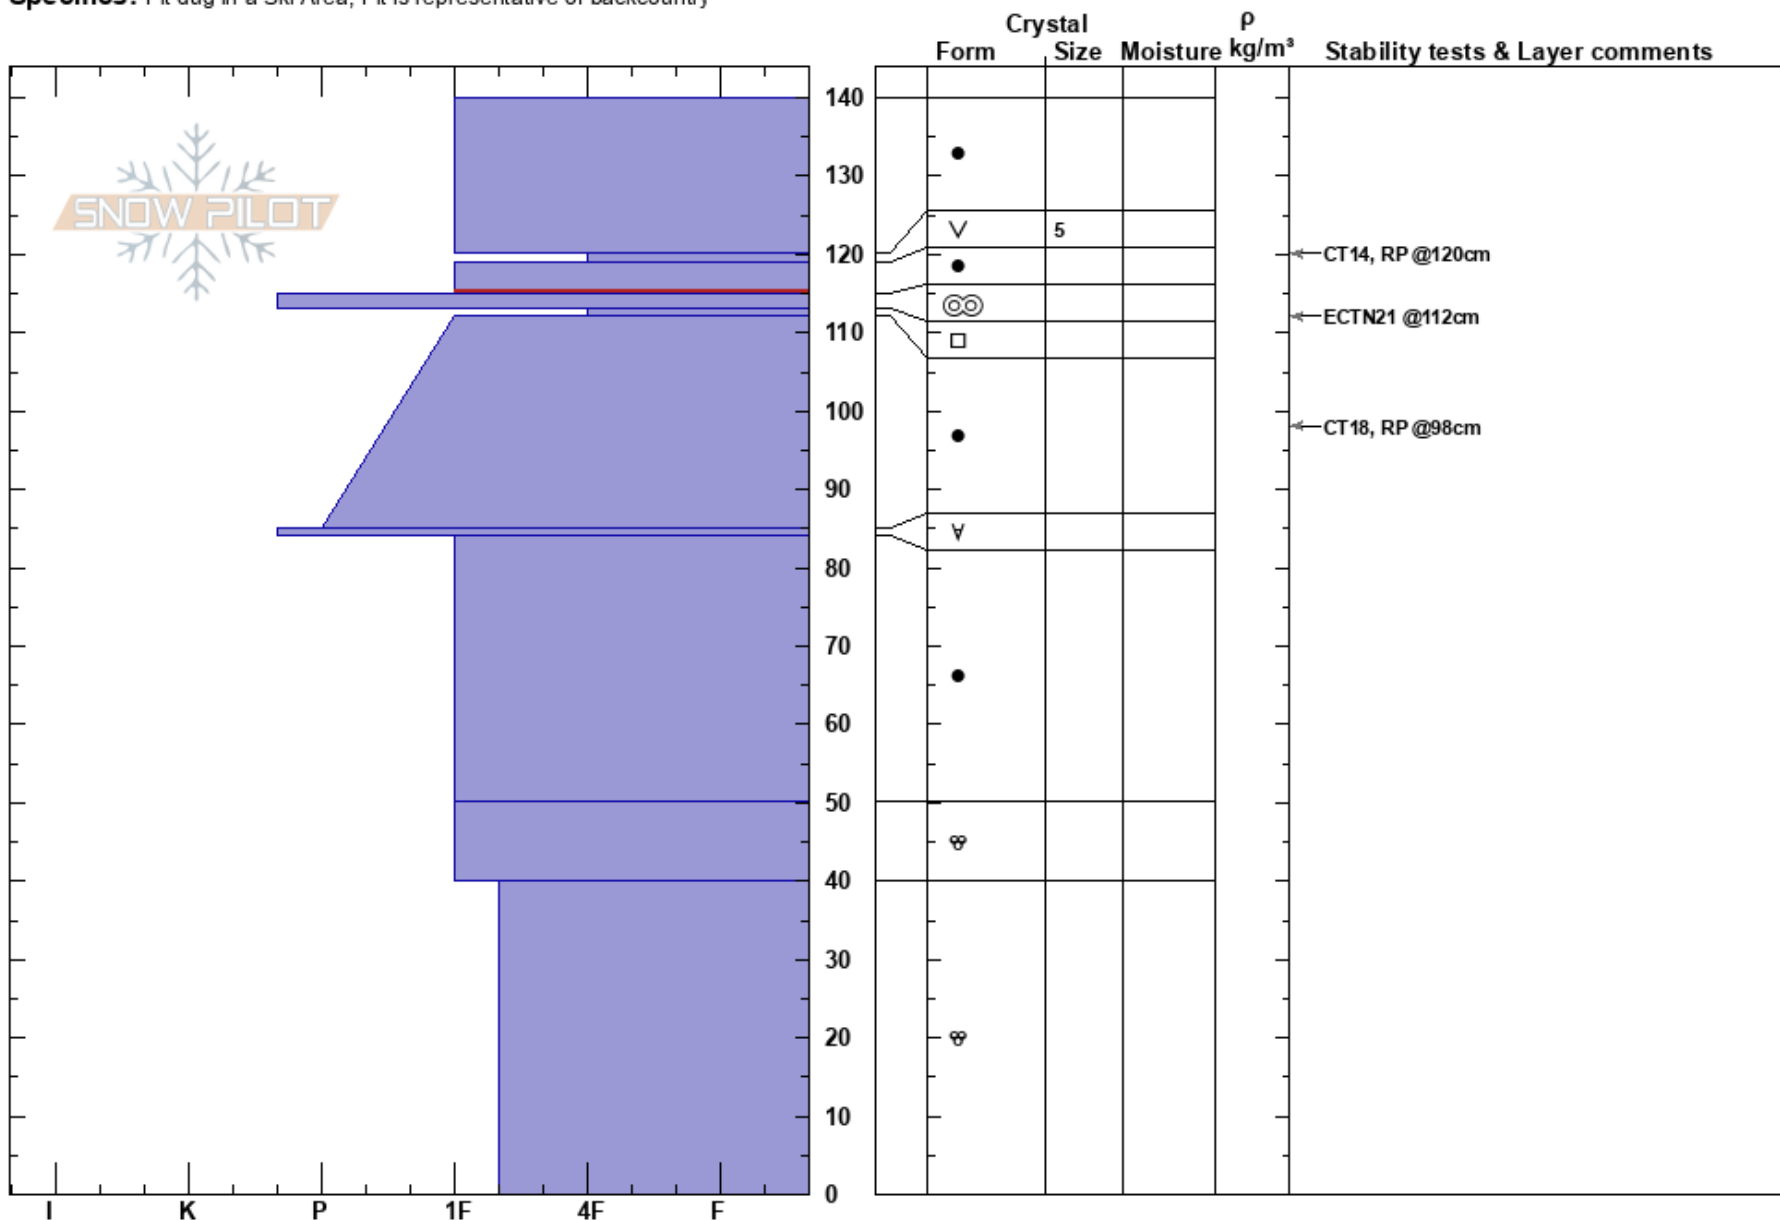

Cigar
 Remarkables Range
 New Zealand
Elevation: 1950 m
Aspect: N
Specifics: Pit dug in a Ski Area; Pit is representative of backcountry

Remarks Snow Safety
 23/07/2017 - 11:30
Co-ord: -45.05539S, 168.83139E
Slope Angle: 36°
Wind Loading: previous

Stability:
Air Temperature: -2°C
Sky Cover: CLR
Precipitation: NO
Wind: NW Calm

HS:140
PF:25 119-115cm:Problematic layer

Notes: pit by Robbie Williams: ECTN21 continued process on ECT28 propagated entire length of block Sudden Planar in nature, down 27 running on buried surface hoar.