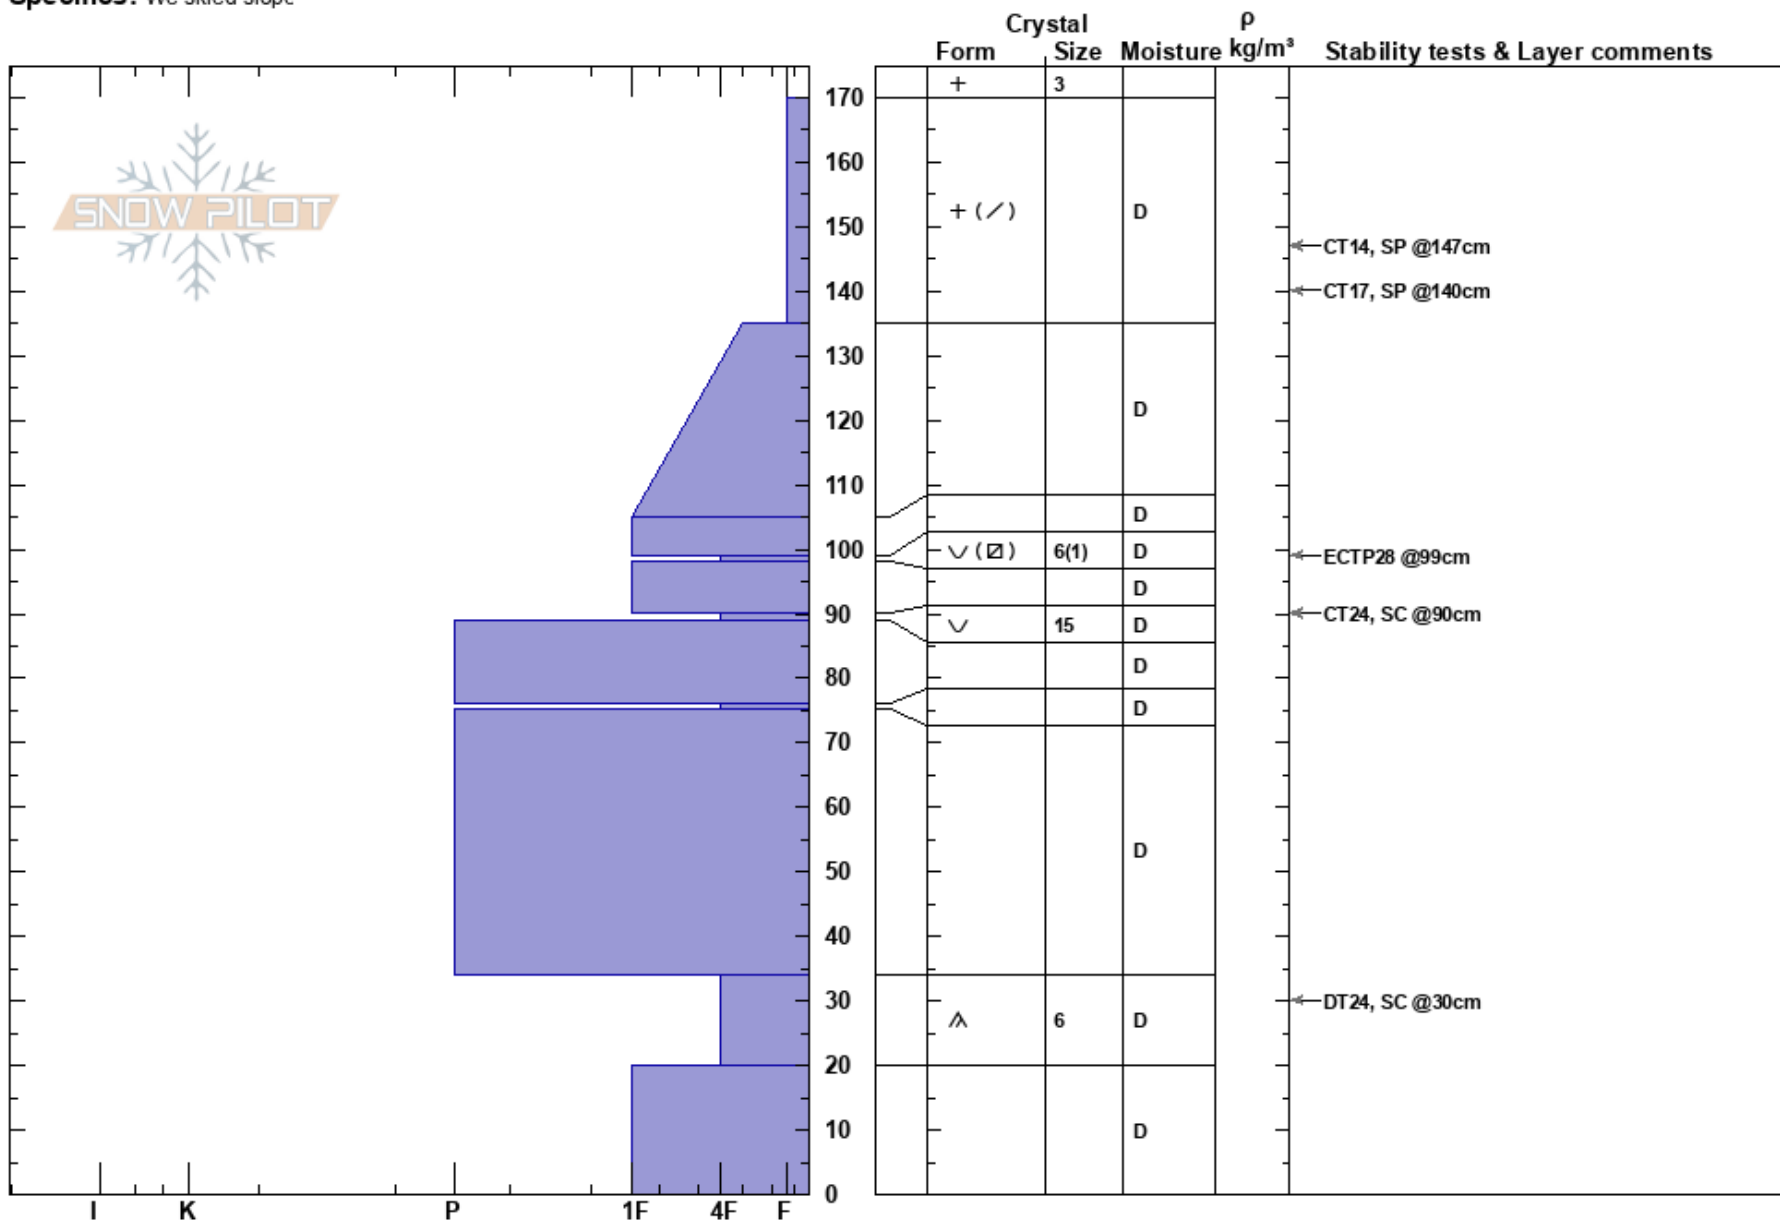

Lost Trail
 Bitterroot
 MT
 Elevation: 7253 ft
 Aspect: W
 Specifics: We skied slope

George D'Angelo
 02/20/2021 - 2:00pm
 Co-ord: 45.69540N, -113.94194W
 Slope Angle: 12°
 Wind Loading:

Stability: HS:170
 Air Temperature: PF:40 99-98cm:Problematic layer
 Sky Cover: BKN
 Precipitation: S-1
 Wind: W Light Breeze