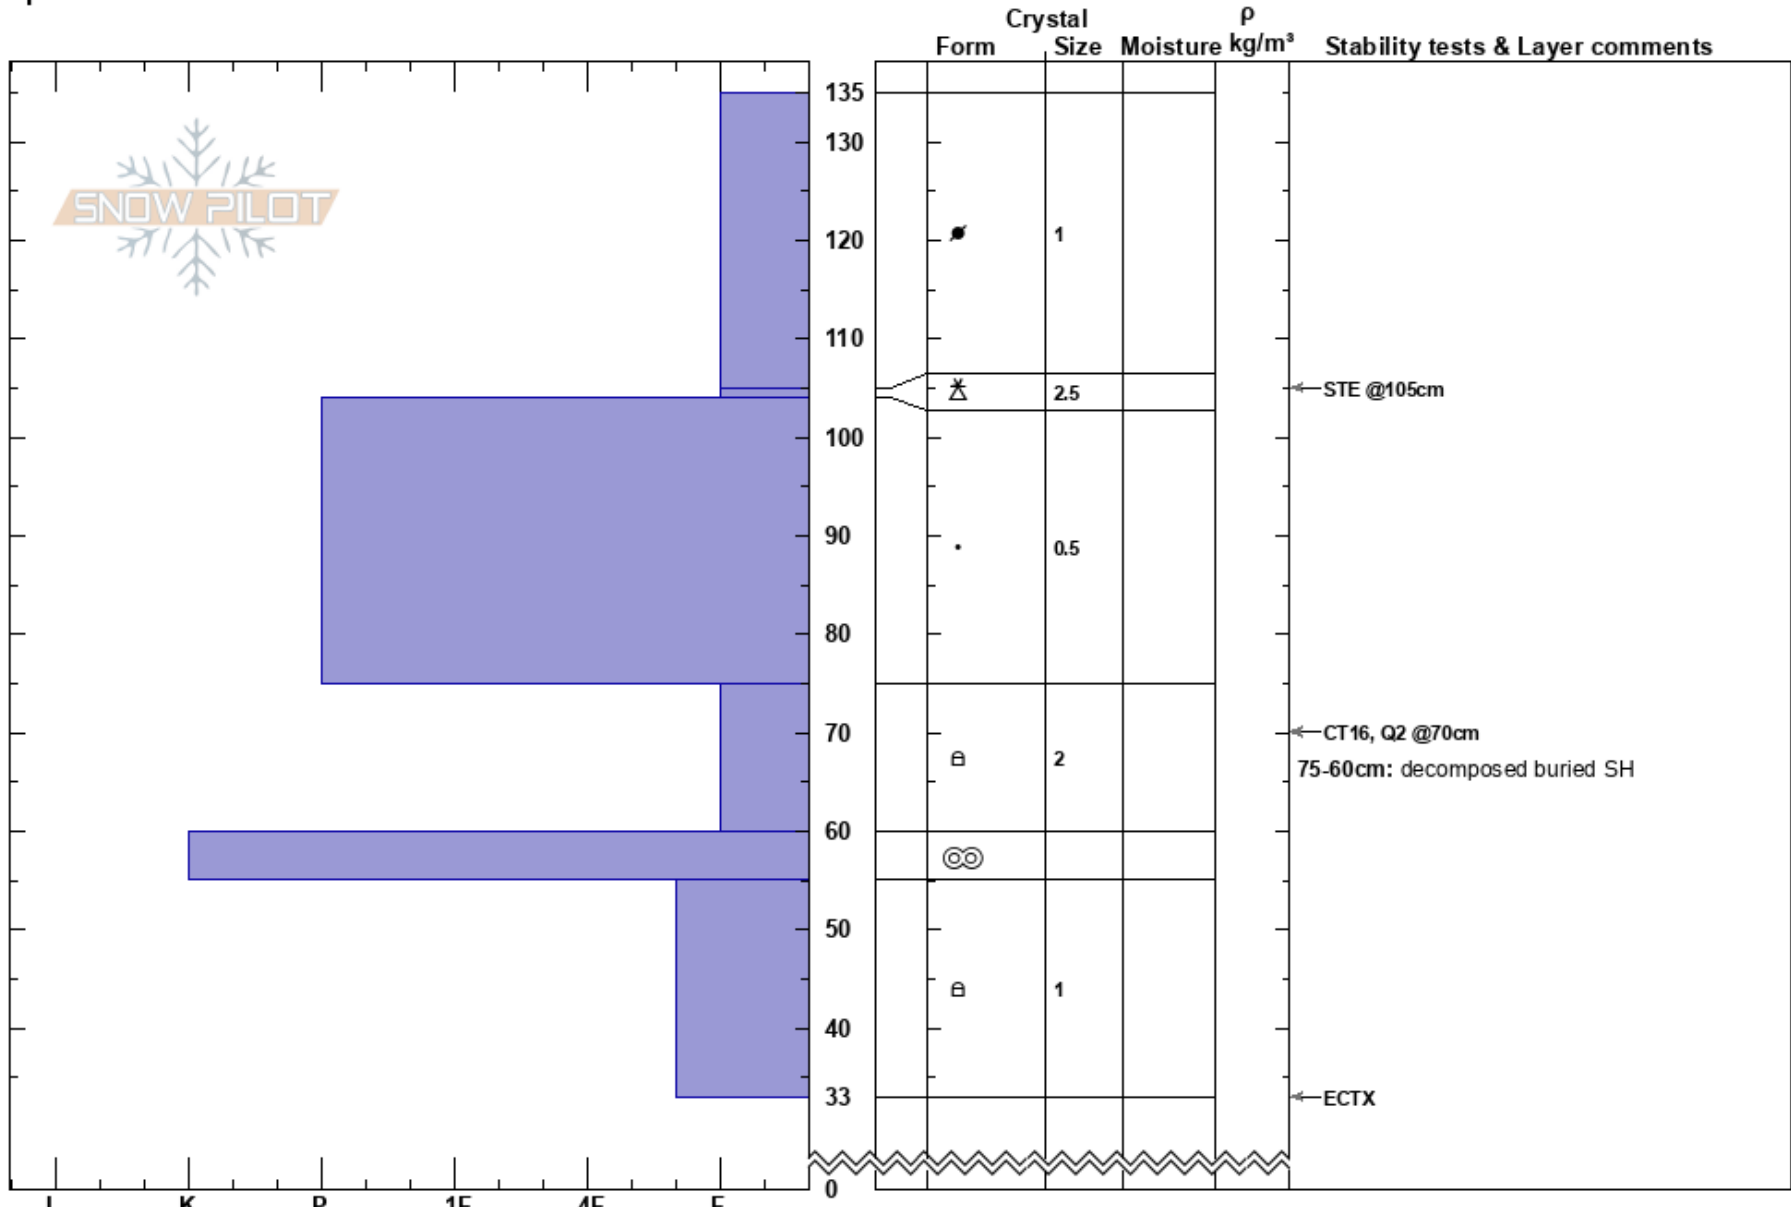

Reineer Games
 Silver Valley Area
 ID
 Elevation: 4666 ft
 Aspect: SE
 Specifics:

Nate Moody
 02/21/2021 - 3:30pm
 Co-ord: 11T 593398E 5255875N
 Slope Angle: 28°
 Wind Loading: yes

Stability: Fair
 Air Temperature: 0°C
 Sky Cover: OVC
 Precipitation: S1
 Wind: SW Moderate
 HS:135
 PF:40
 PS:20
 75-60cm: decomposed buried SH
 75-60cm: Problematic layer