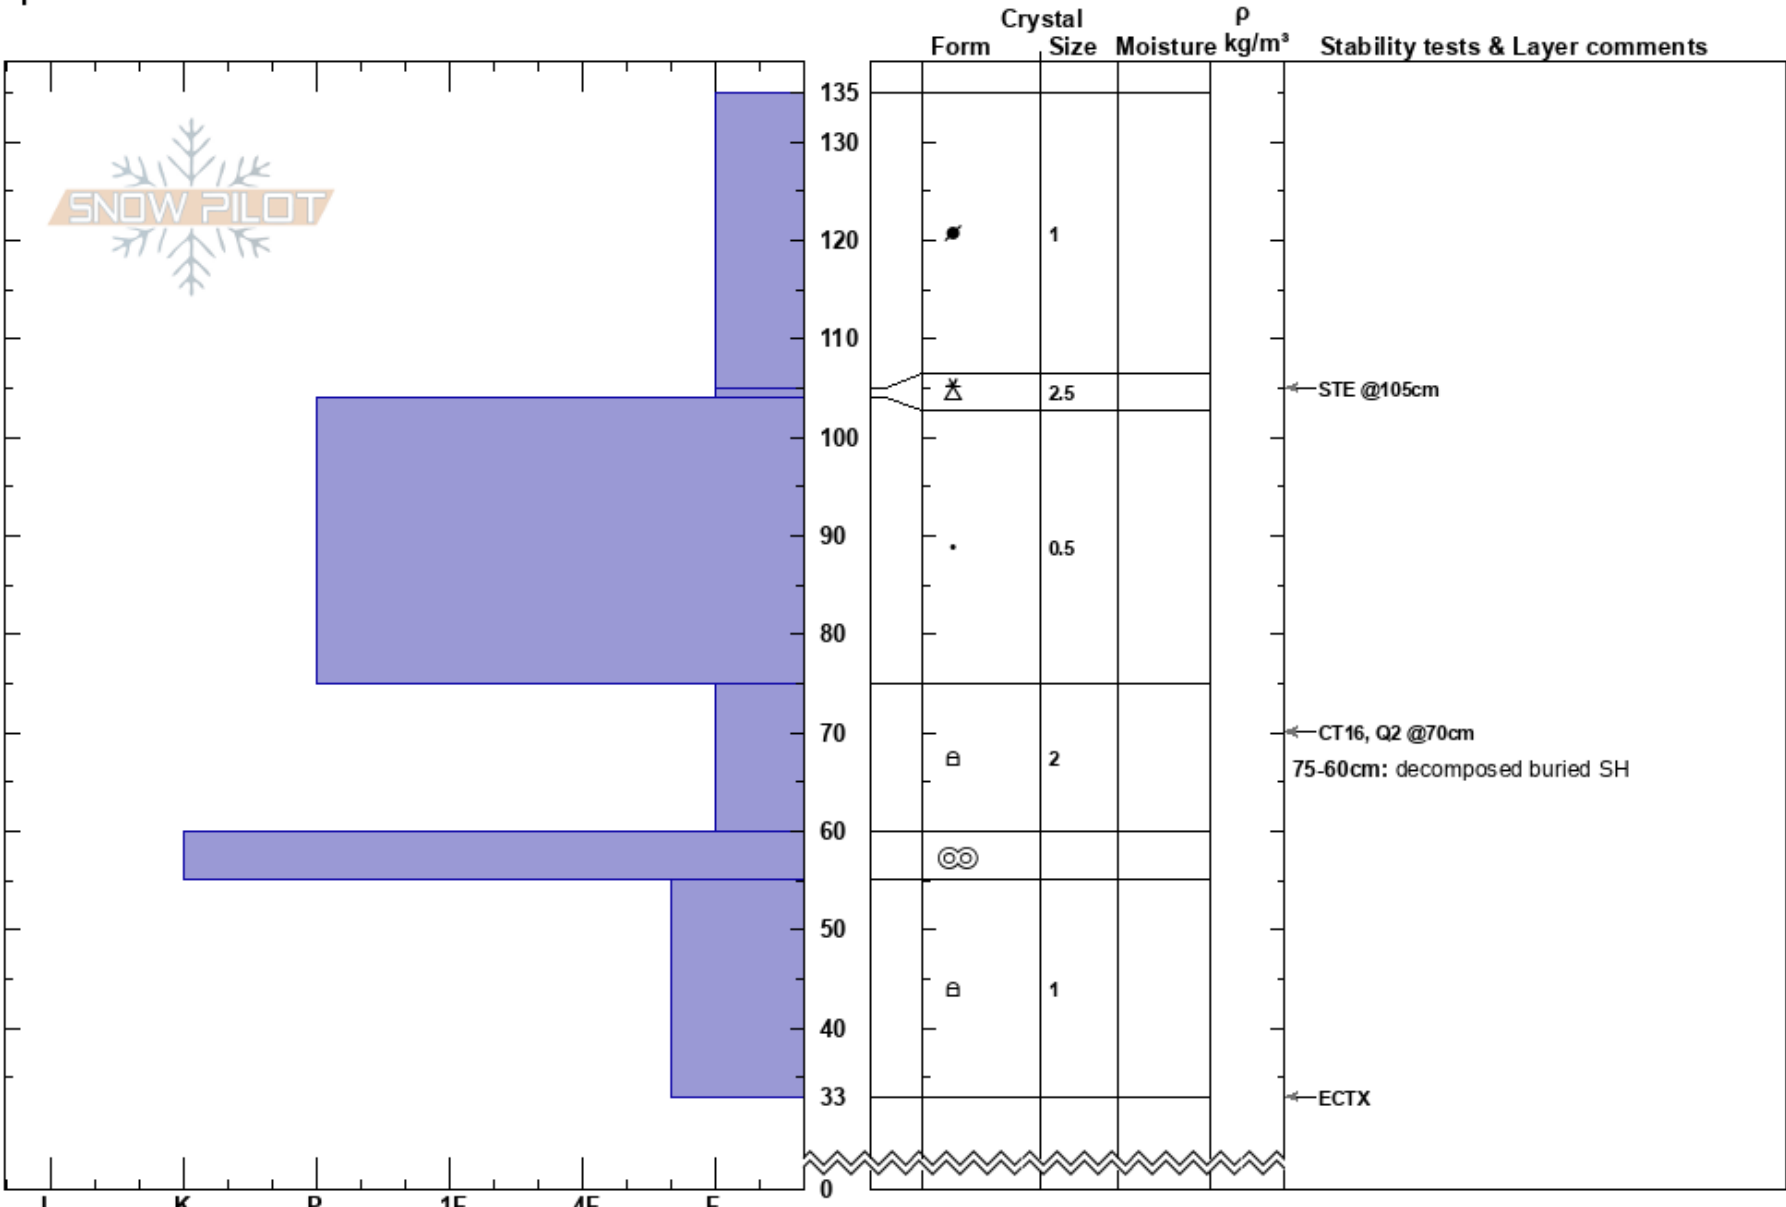

Reineer Games
 Silver Valley Area
 ID
 Elevation: 4666 ft
 Aspect: SE
 Specifics:

Nate Moody
 02/21/2021 - 3:30pm
 Co-ord: 11T 593398E 5255875N
 Slope Angle: 28°
 Wind Loading: yes

Stability: Fair
 Air Temperature: 0°C
 Sky Cover: OVC
 Precipitation: S1
 Wind: SW Moderate
 HS:135
 PF:40
 PS:20
 75-60cm: decomposed buried SH
 75-60cm: Problematic layer