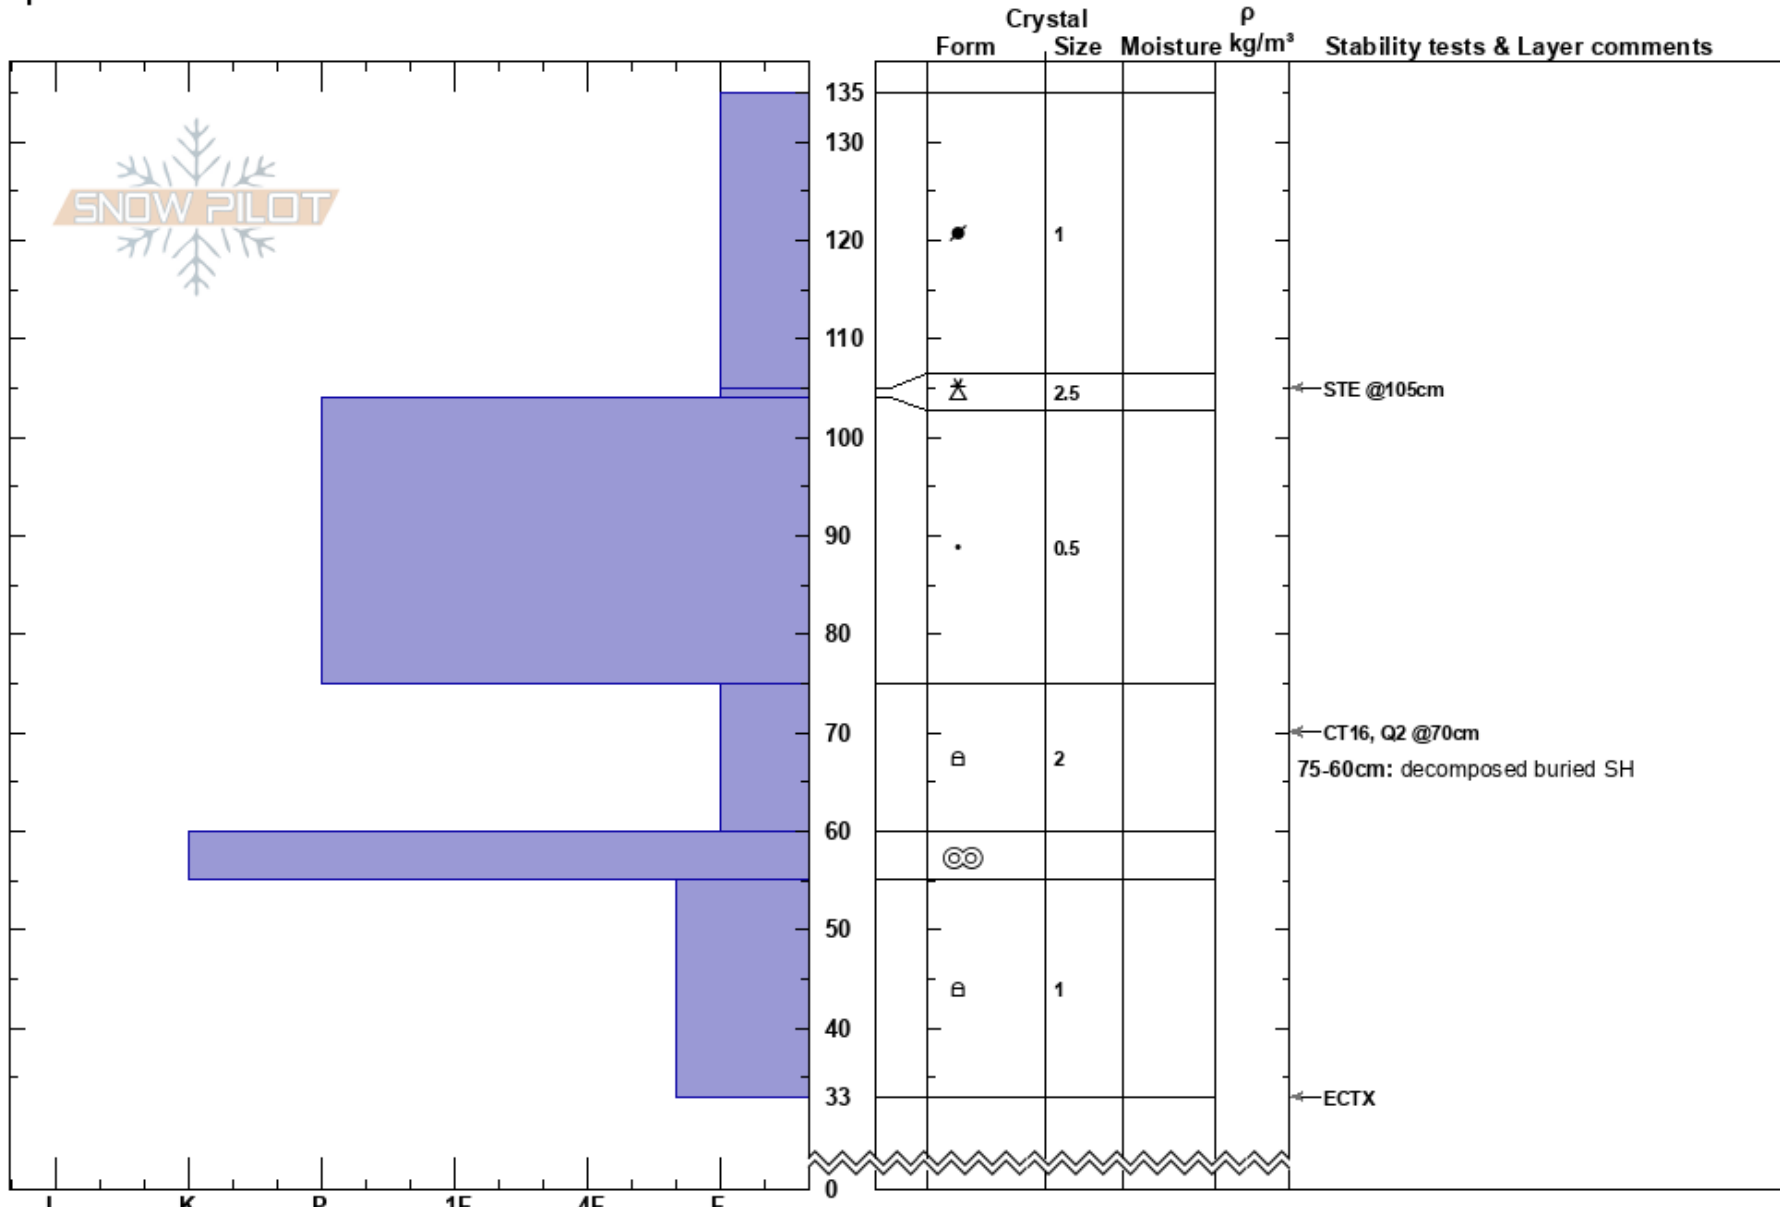

Reineer Games  
 Silver Valley Area  
 ID  
 Elevation: 4666 ft  
 Aspect: SE  
 Specifics:

Nate Moody  
 02/21/2021 - 3:30pm  
 Co-ord: 11T 593398E 5255875N  
 Slope Angle: 28°  
 Wind Loading: yes

Stability: Fair  
 Air Temperature: 0°C  
 Sky Cover: OVC  
 Precipitation: S1  
 Wind: SW Moderate  
 HS:135  
 PF:40  
 PS:20  
 75-60cm: decomposed buried SH  
 75-60cm: Problematic layer