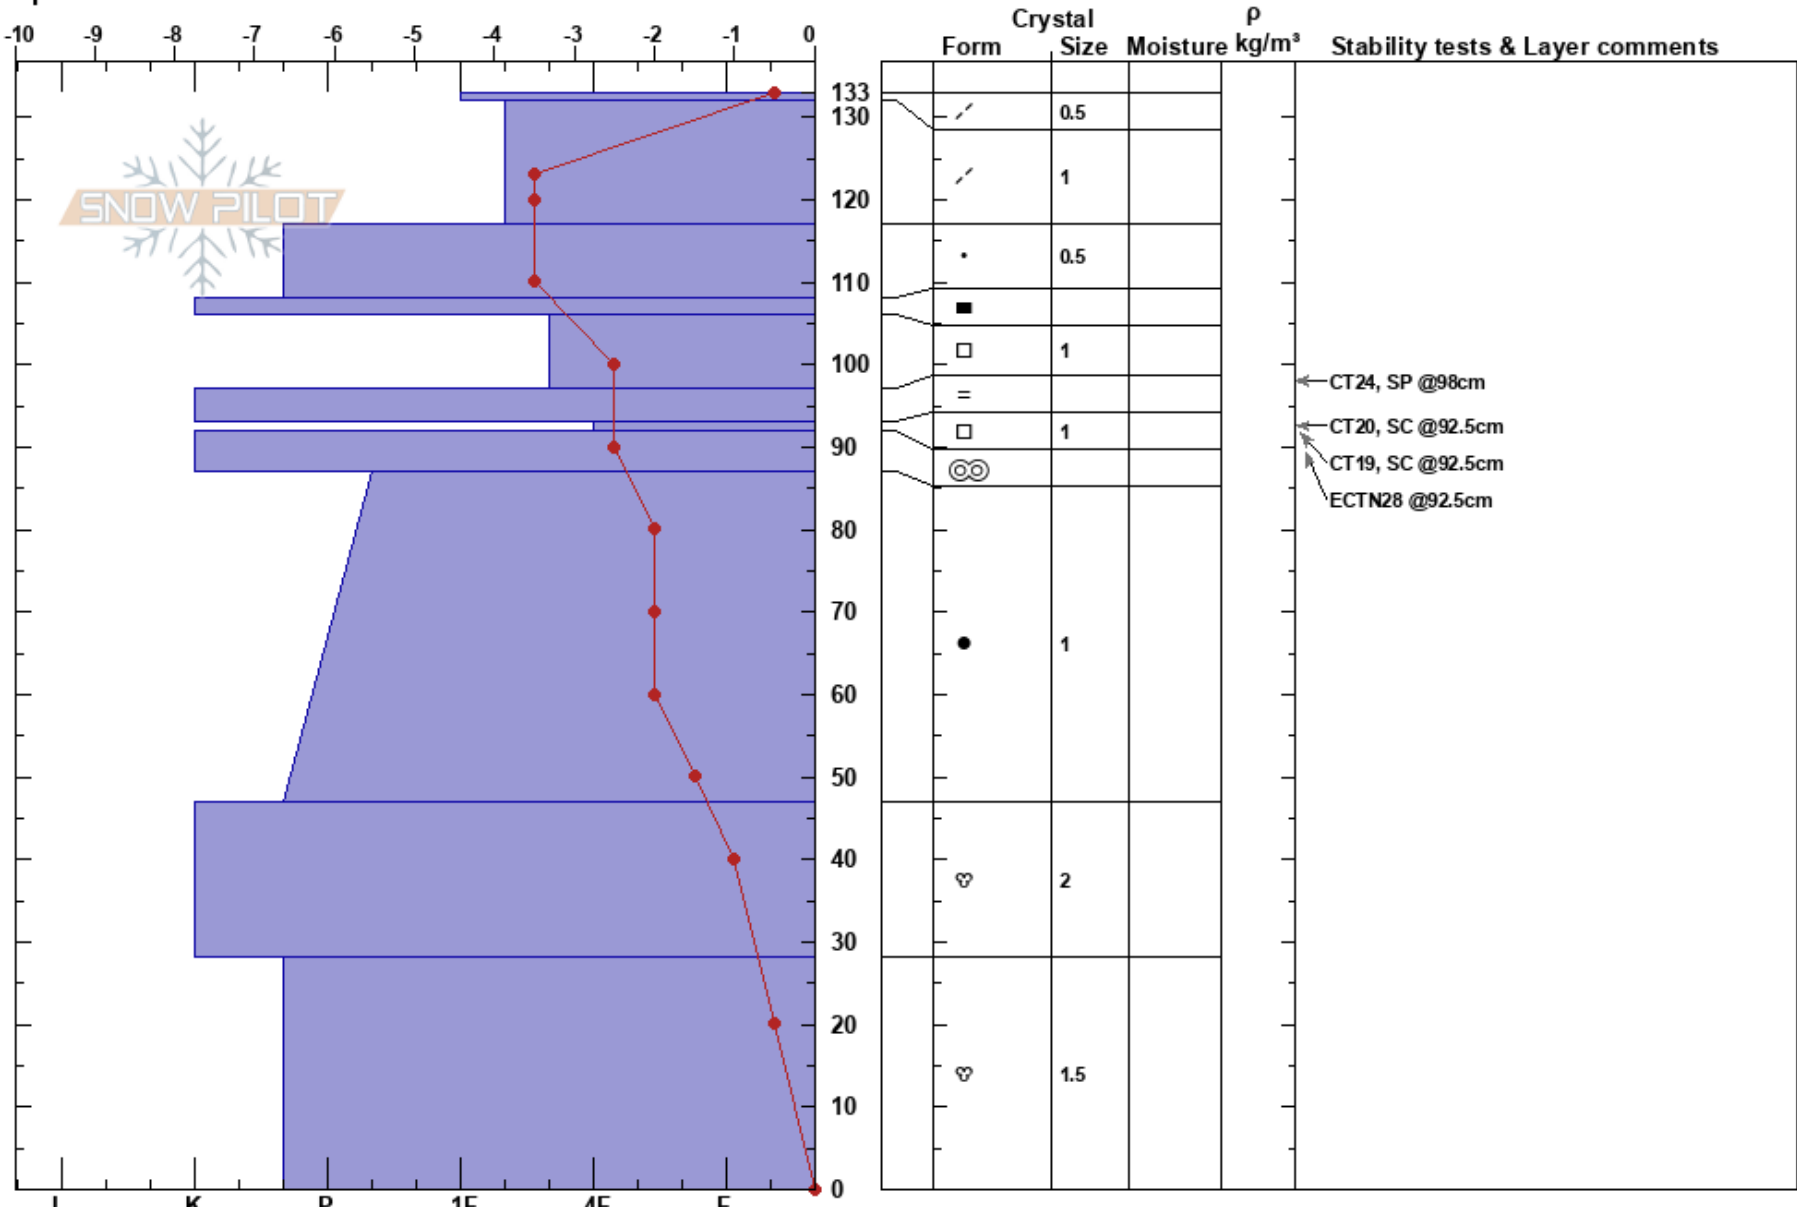

Shady Lady  
 Remarkables Range  
 New Zealand  
**Elevation:** 1920 m  
**Aspect:** SE  
**Specifics:**

Remarks Snow Safety  
 25/07/2017 - 09:45  
**Co-ord:** -45.05444S, 168.80428E  
**Slope Angle:** 40°  
**Wind Loading:** previous

**Stability:**  
**Air Temperature:** -2°C  
**Sky Cover:** SCT  
**Precipitation:** NO  
**Wind:** NW Light Breeze

**HS:**133  
**PF:**20  
 97-93cm: Multiple variable layers  
 93-92cm: Problematic layer

**Notes:** Pit by Irene Henninger. Snowpack HS ranging across upper half of slope around 150cm. Bottom 1/3 HS around 60cm.