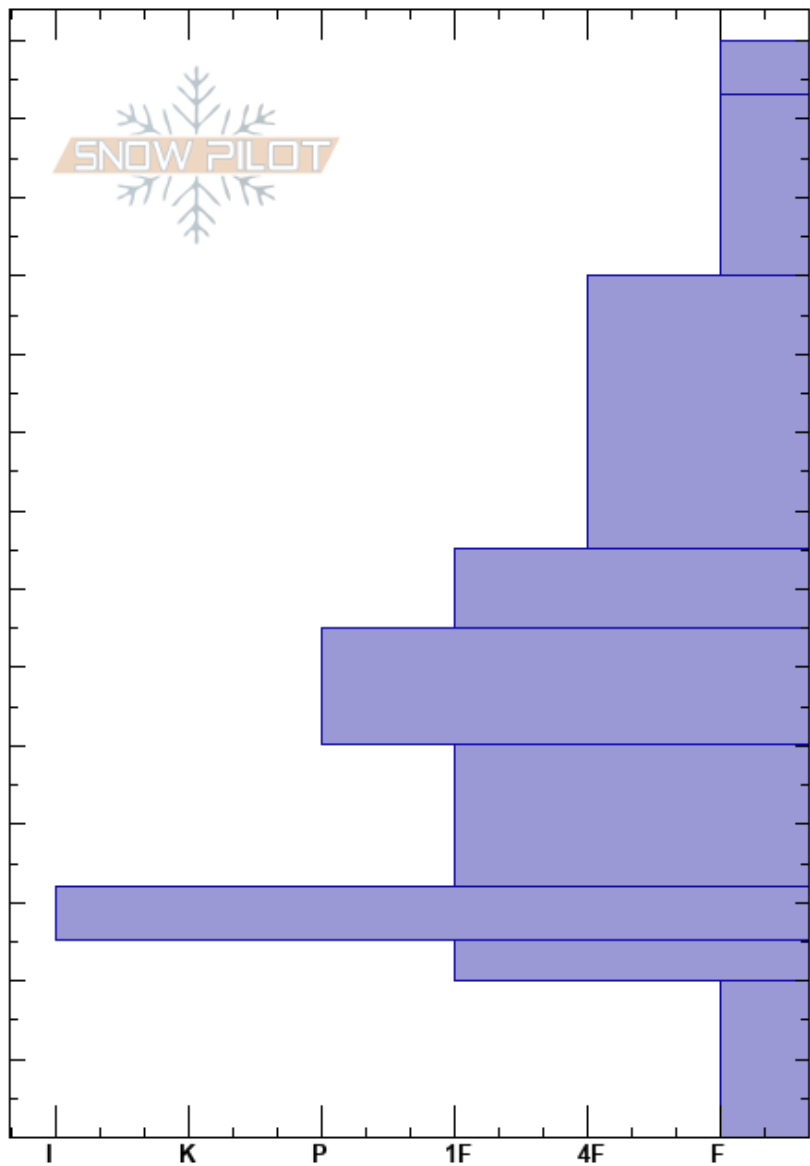

Lil Monte  
 Monte Cristo Range  
 UT  
 Elevation: 7355 ft  
 Aspect:  
 Specifics:

Michael Davis  
 02/21/2021 - 2:00pm  
 Co-ord: 41.49480N, -111.55500W  
 Slope Angle:  
 Wind Loading: no

Stability:  
 Air Temperature:  
 Sky Cover: OVC  
 Precipitation: S-1  
 Wind: SW Light Breeze

HS:140  
 Layer Notes:  
 20-0cm: Problematic layer

Crystal Form	Crystal Size	Moisture	$\rho$ kg/m <sup>3</sup>	Stability tests & Layer comments
+				
/				
o				
^				

ECTX No Propagation

Notes: