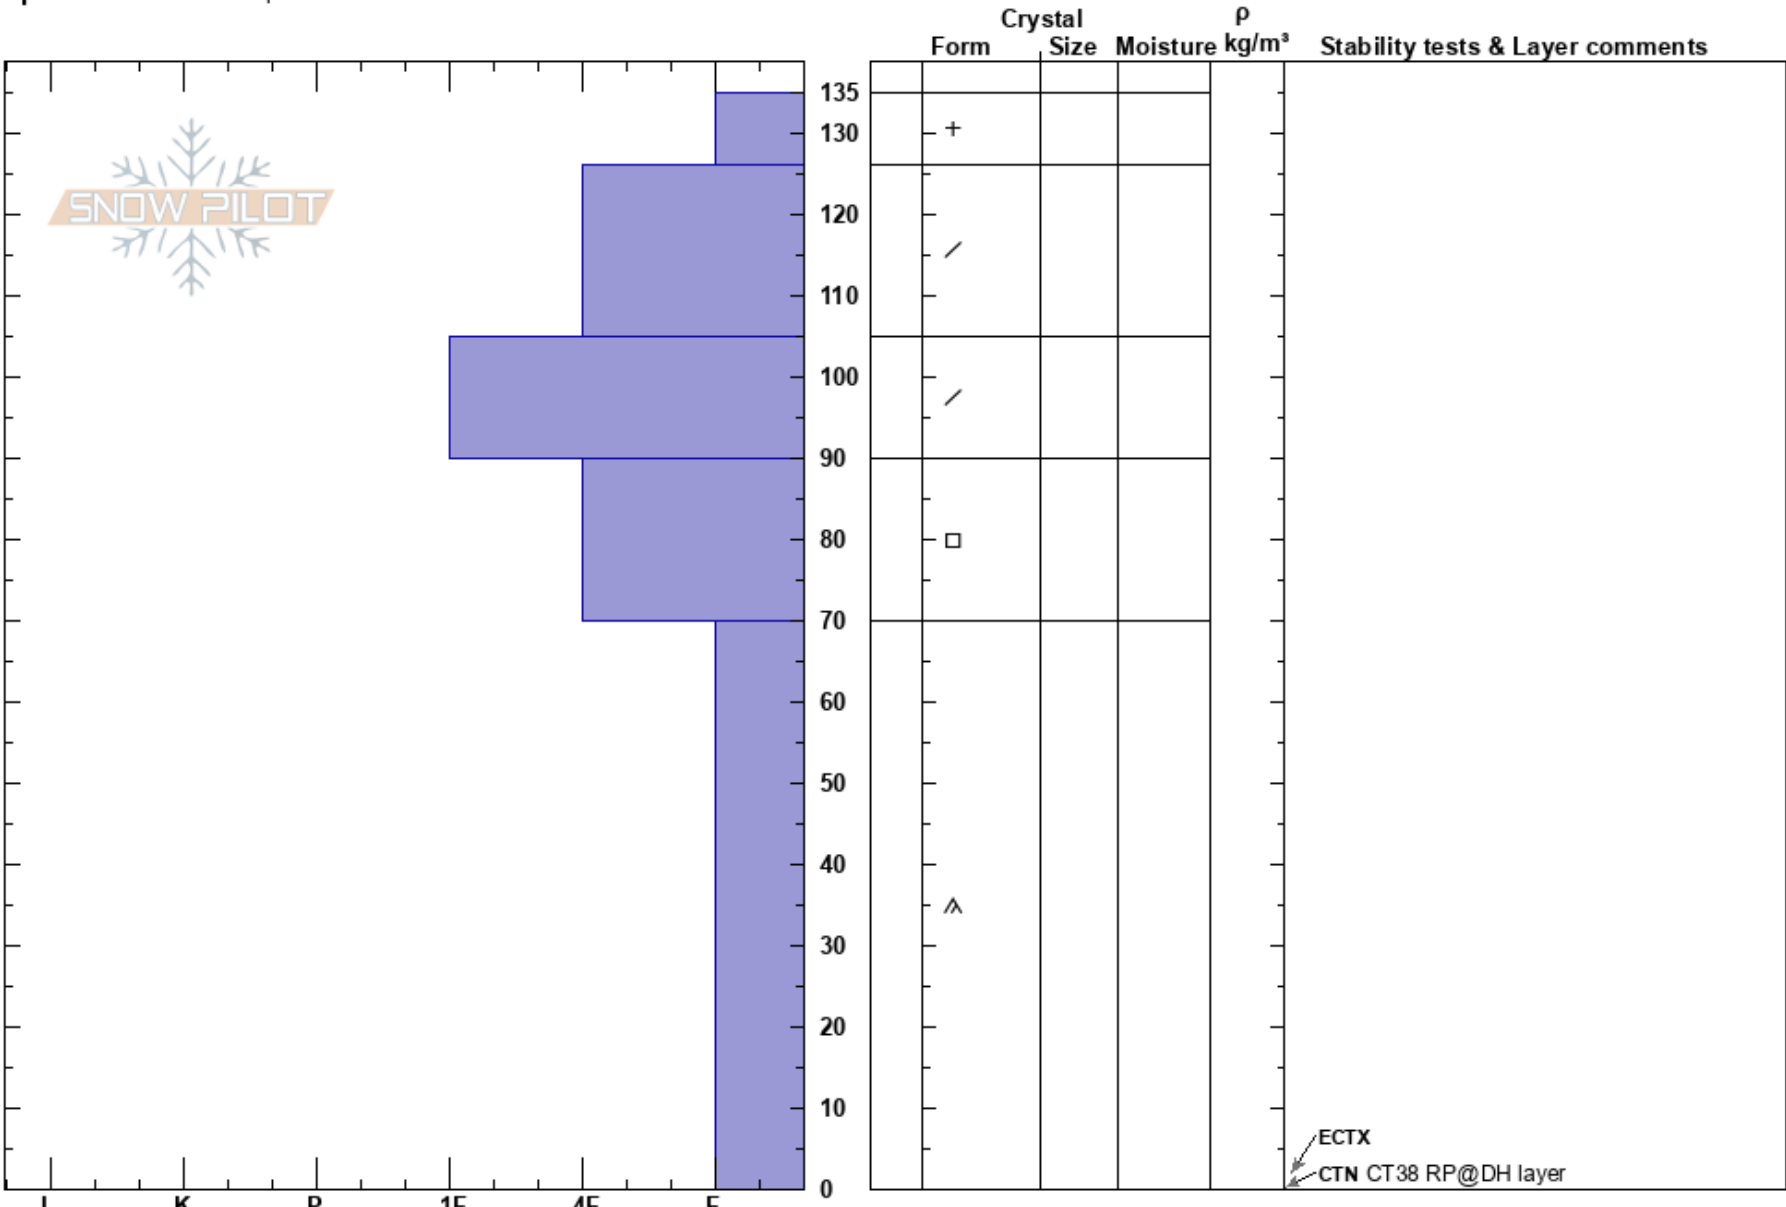

Montezuma Saints John2
 Continental Divide
 CO
Elevation: 11622 ft
Aspect: NE
Specifics: We skied slope

Japhy Dhungana
 02/21/2021 - 12:45pm
Co-ord: 39.55807N, -105.89335W
Slope Angle: 34°
Wind Loading: previous

Stability: Fair
Air Temperature:
Sky Cover: BKN
Precipitation: NO
Wind: NW Moderate

HS: 135
Layer Notes:
 70-0cm: Problematic layer

Notes: Pit was in a sheltered zone that felt more representative of BTL elevation. No signs of instability or avalanches observed in this aspect.