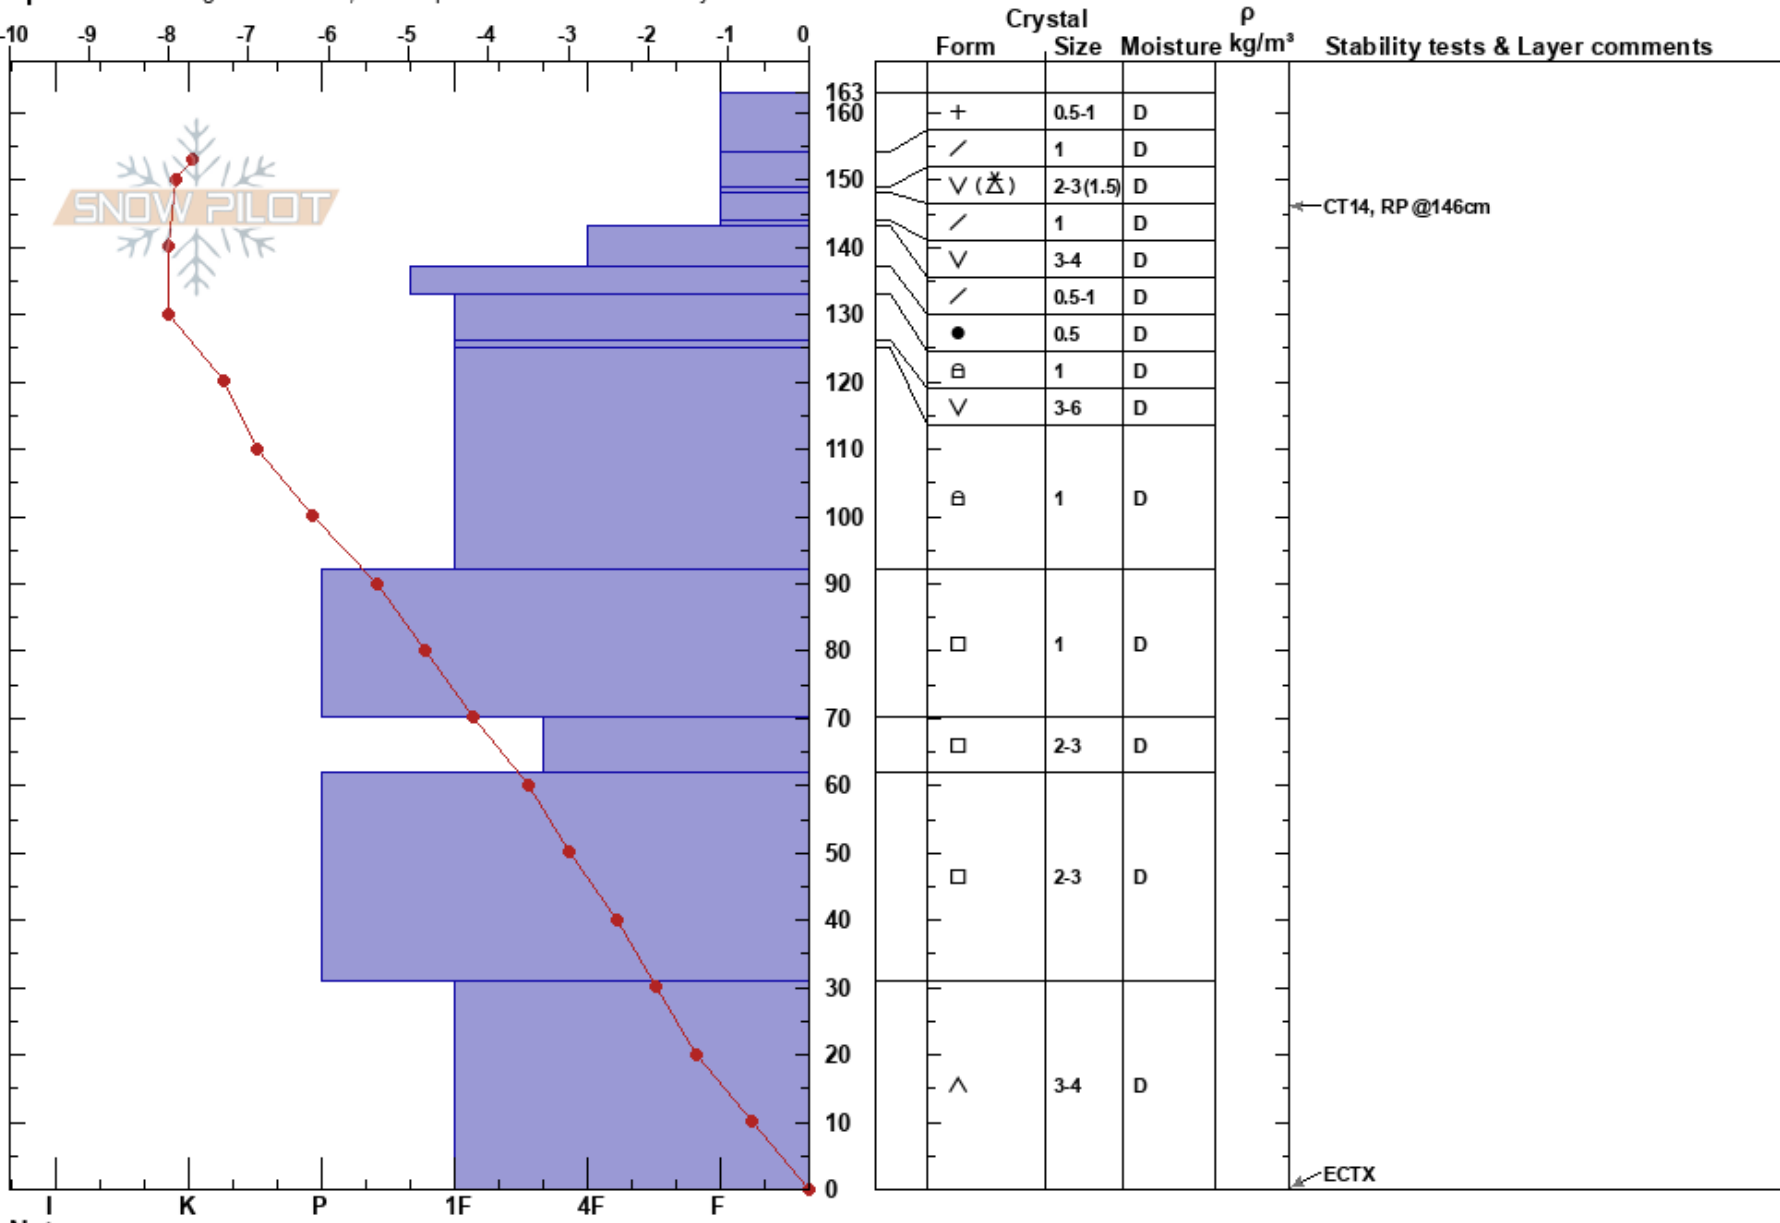

West Bowl
 Columbia Mountains
 BC
 Elevation: 2070 m
 Aspect:

Amanda Bischke
 21/02/2021 - 13:15
 Co-ord:
 Slope Angle: 0°
 Wind Loading:

Stability: HS:163 Layer Notes:
 Air Temperature: -3.6°C
 Sky Cover: OVC
 Precipitation: NO
 Wind: SW Light Breeze

Specifics: Pit dug in a Ski Area; Pit is representative of backcountry

Notes: