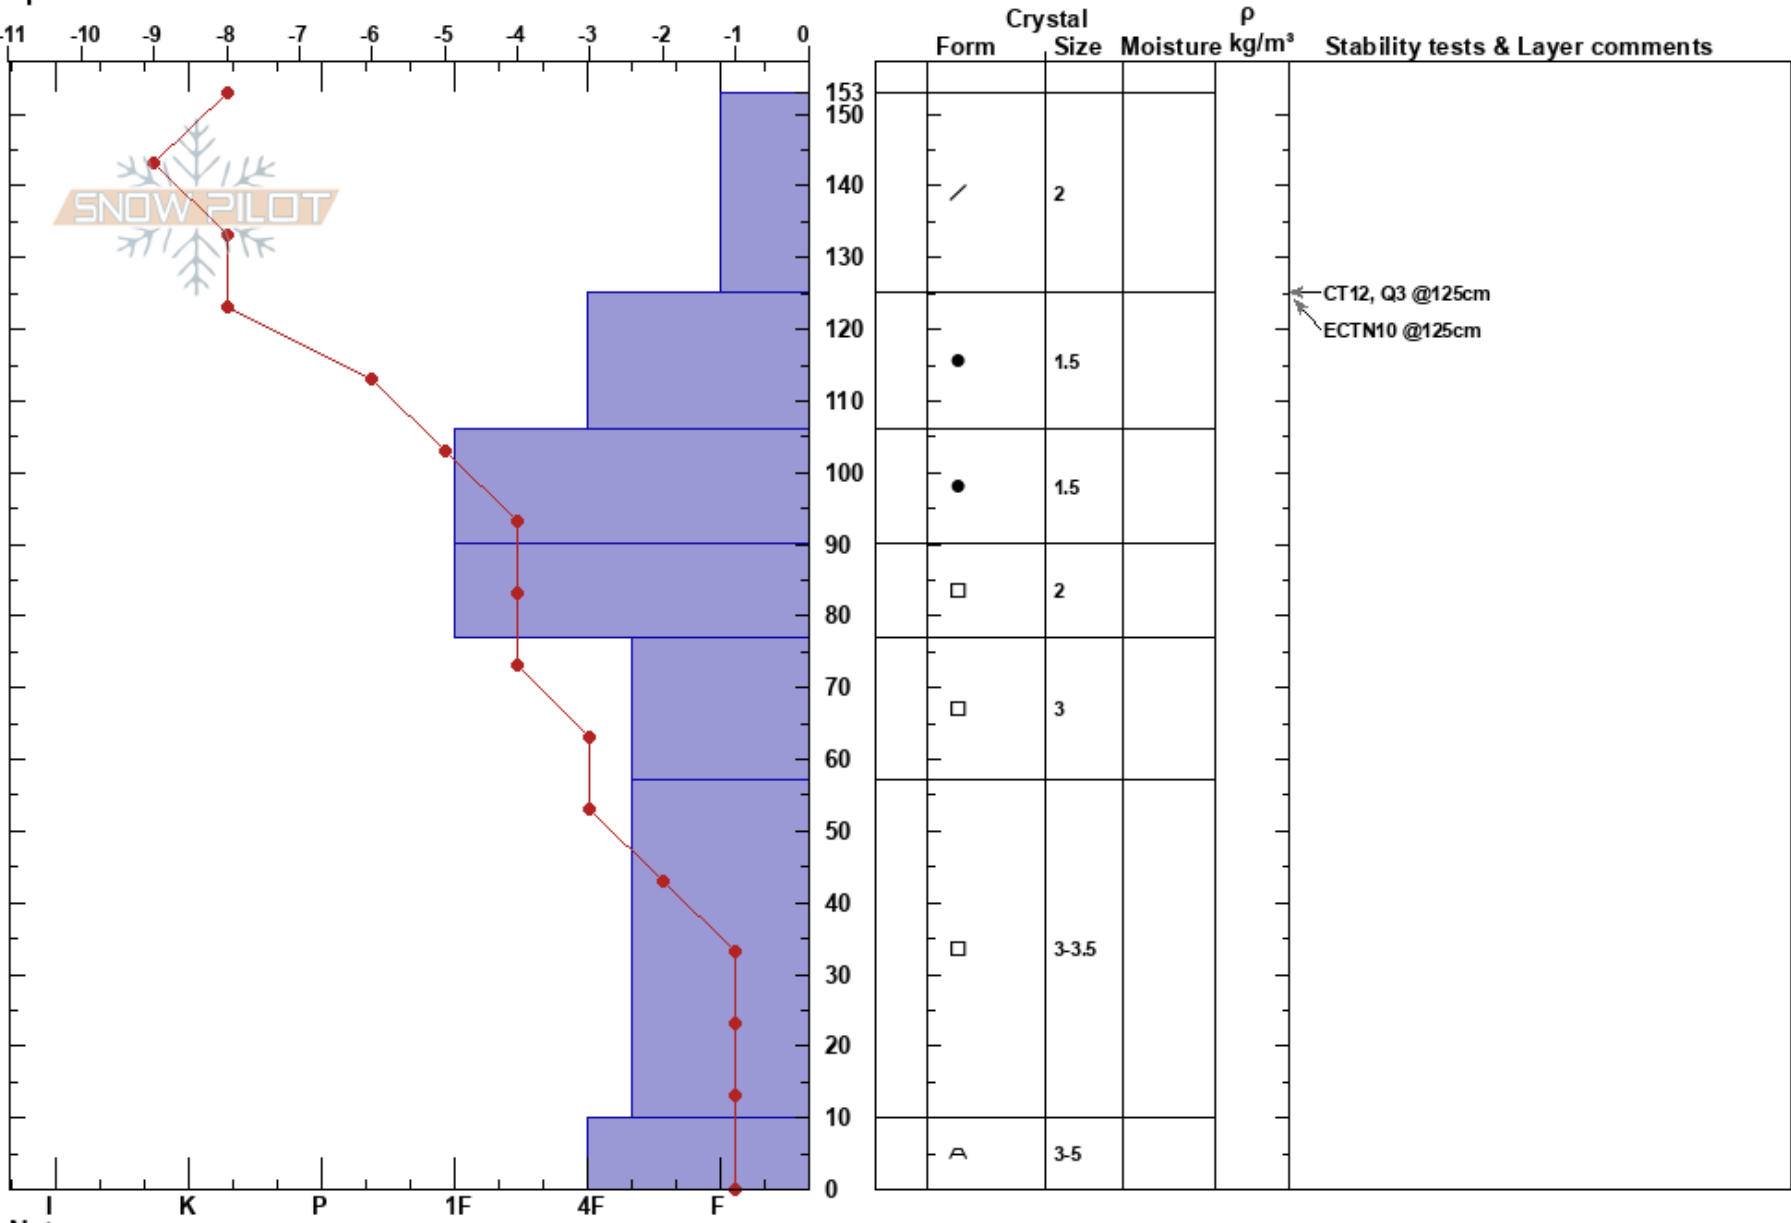

Richmond Ridge Full
 Elk Mountains
 CO
 Elevation: 3422 m
 Aspect: E
 Specifics:

Anton Sponar
 02/21/2021 - 11:50am
 Co-ord:
 Slope Angle: 25°
 Wind Loading:

Stability:
 Air Temperature: -11°C
 Sky Cover: BKN
 Precipitation: NO
 Wind: W Light Breeze

HS:153
 PF:35
 PS:20
 Layer Notes:

Notes: