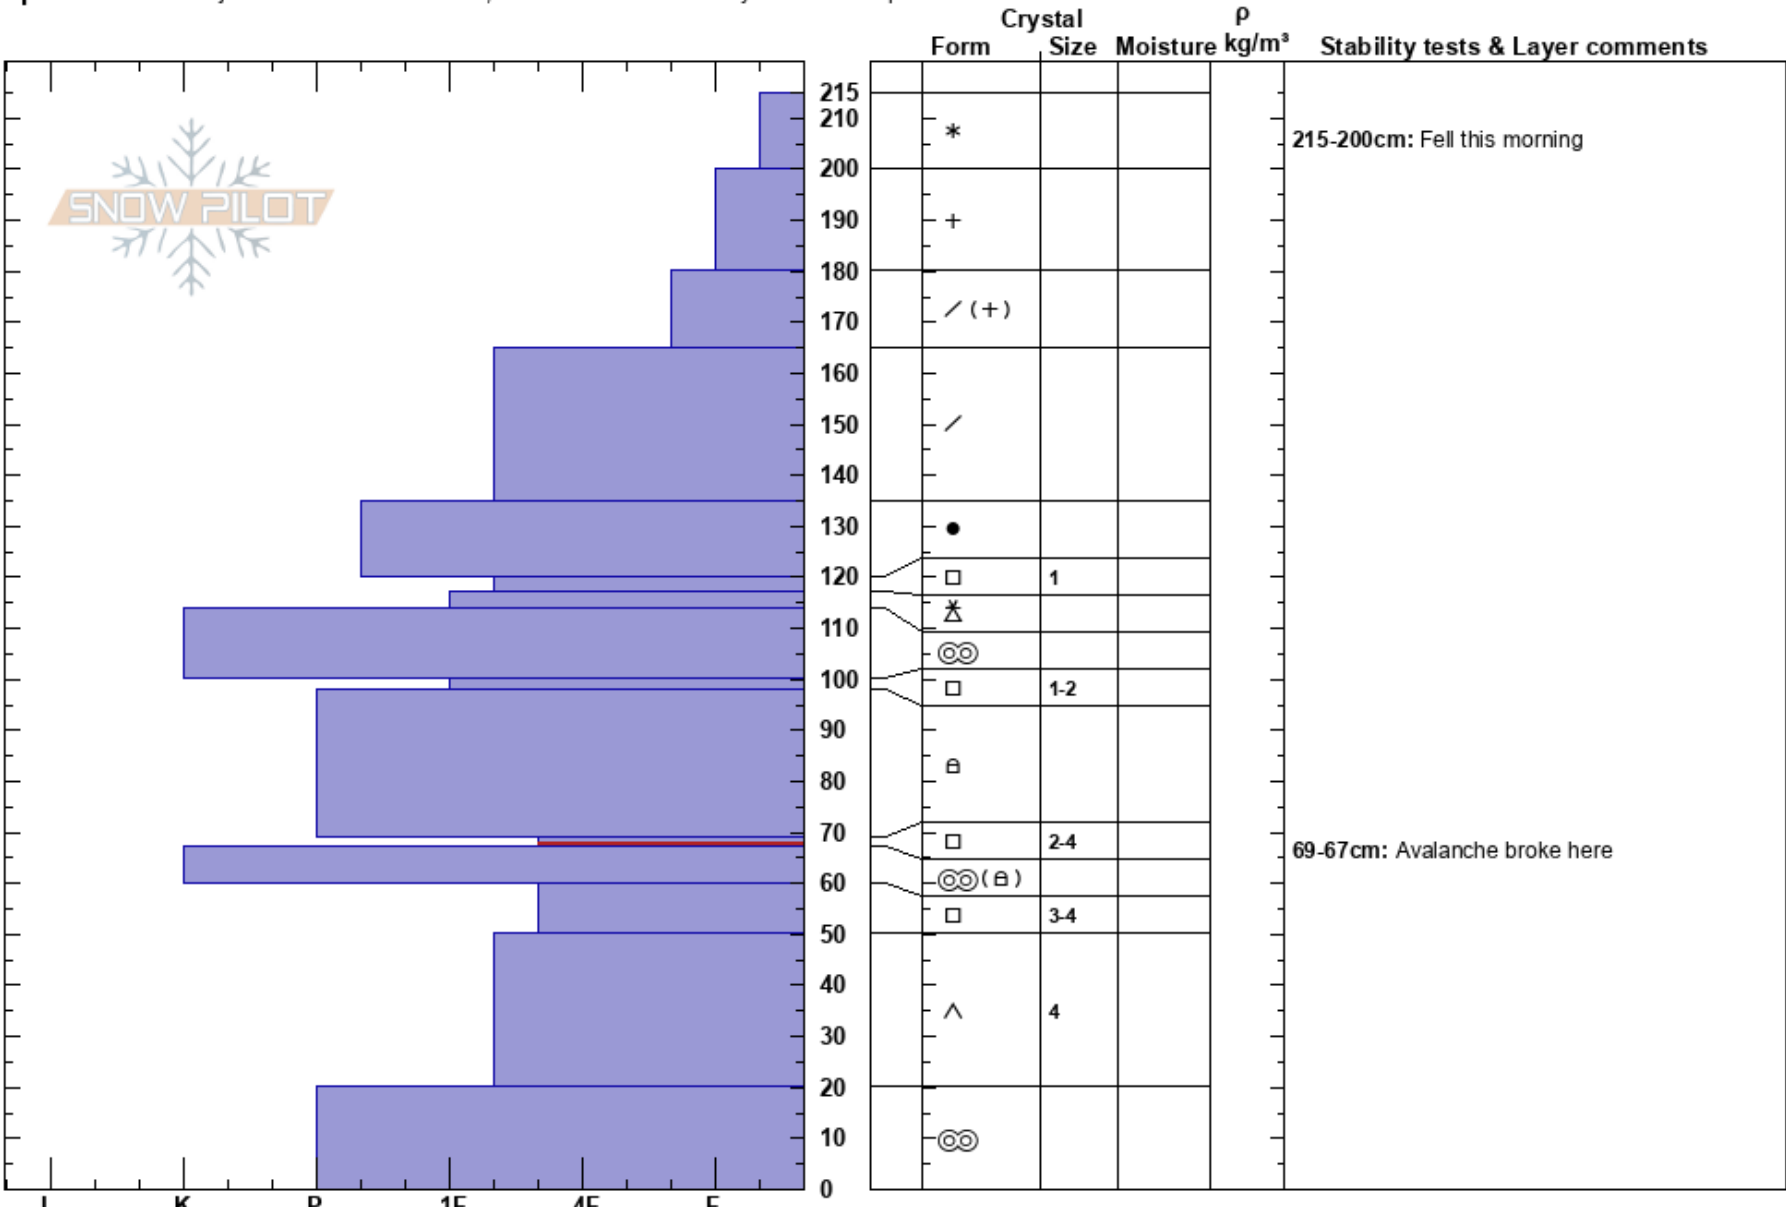

BlackmoreCrown N-R4-D3 Alex Marienthal
 Gallatin Range-N 02/20/2021 - 12:30pm
 MT Co-ord: 45.44298N, -110.99868W
 Elevation: 9417 ft Slope Angle: 34°
 Aspect: 40° Wind Loading: previous
 Specifics: Pit is adjacent to avalanche: crown; Recent avalanche activity on similar slopes

Stability: Poor
 Air Temperature:
 Sky Cover: BKN
 Precipitation: S1
 Wind: W Calm

HS:215 Layer Notes:
 215-200cm: Fell this morning
 69-67cm: Avalanche broke here
 69-67cm: Problematic layer

Notes: Crown profile of N-R4-D3-O broke on 2/18 or 2/19. Dug in shallower end of crown. Estimated up to 10 feet (3m) at its deepest, avg 6-8 feet deep crown. 700 feet wide.