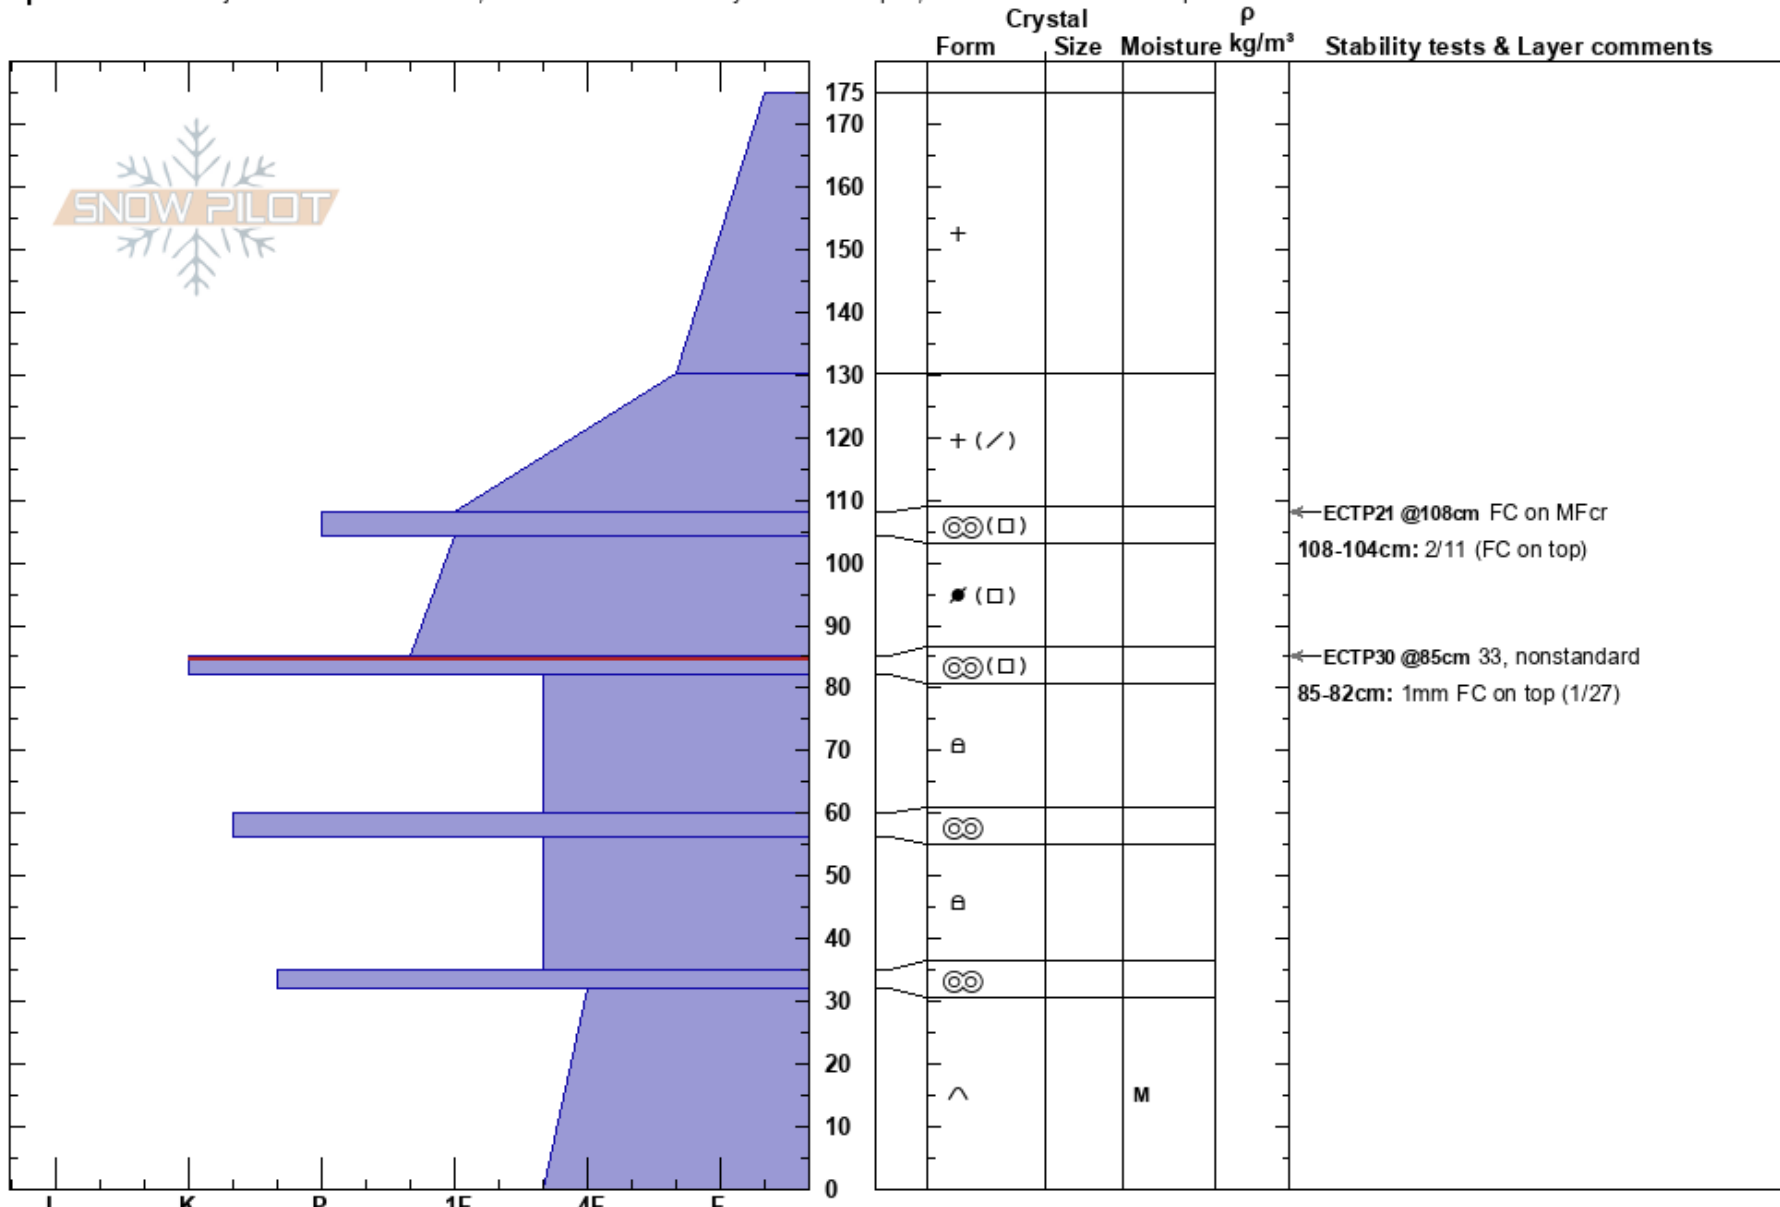

Smiley Creek Accident
 Smoky
 ID
 Elevation: 8386 ft
 Aspect: 180°

Ben VandenBos
 02/19/2021 - 3:15pm
 Co-ord: 43.81345N, -114.84453W
 Slope Angle: 33°
 Wind Loading: yes

Stability:
 Air Temperature:
 Sky Cover: BKN
 Precipitation: S-1
 Wind: NW Light Breeze

HS:175
 Layer Notes:
 108-104cm: 2/11 (FC on top)
 85-82cm: 1mm FC on top (1/27)
 85-82cm: Problematic layer

Specifics: Pit is adjacent to avalanche: flank; Recent avalanche activity on similar slopes; Snowmobile tracks on slope

Notes: Pit was dug on lower crown/flank of an avalanche that was triggered by a snowmobiler earlier in the day. The snowmobiler was caught, carried, and partially buried. He was killed by trauma sustained in the avalanche.