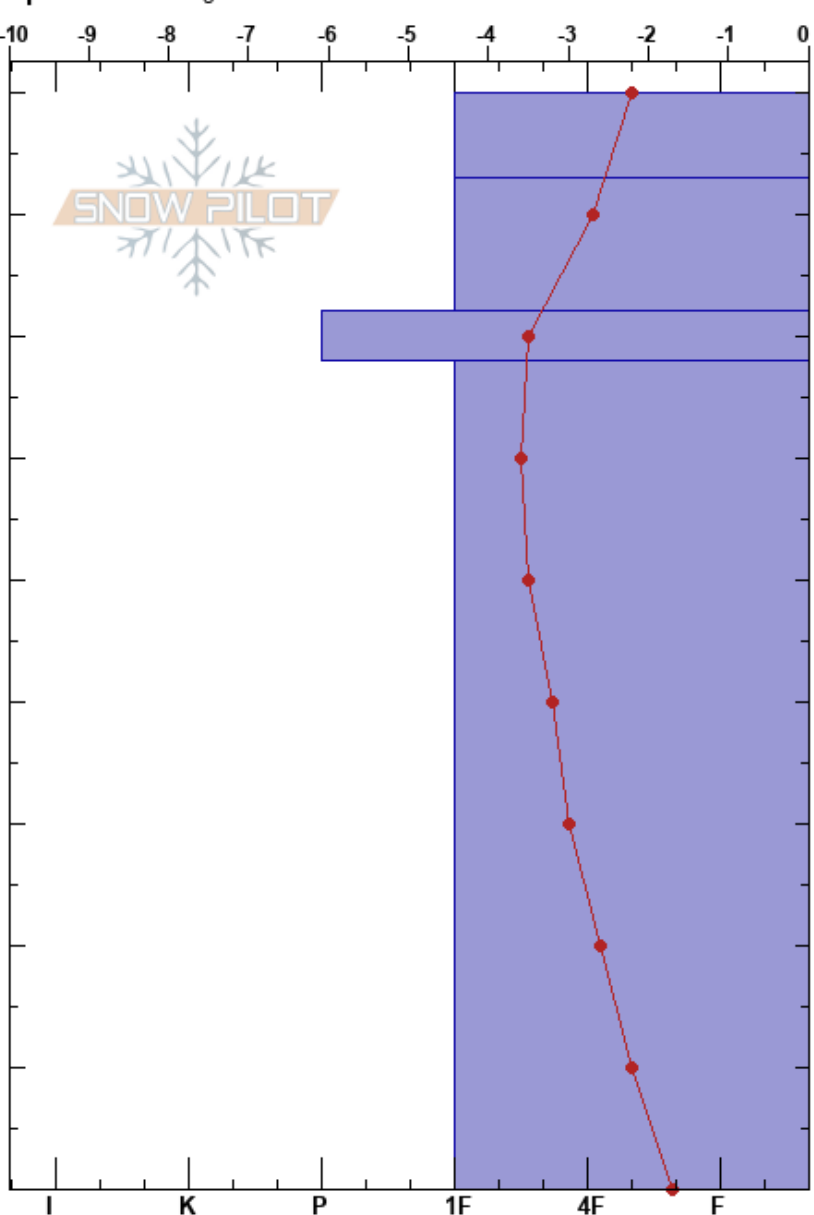

Ridge Run
 Craigieburn Range
 New Zealand
Elevation: 1750 m
Aspect: 135°
Specifics: Pit dug in a Ski Area

Porters Snow Safety
 19/07/2017 - 14:25
Co-ord:
Slope Angle: 34°
Wind Loading:

Stability:
Air Temperature: 0.5°C
Sky Cover:
Precipitation: NO
Wind: SW Moderate

HS:90
Layer Notes:

Form	Crystal		ρ kg/m ³	Stability tests & Layer comments
	Size	Moisture		
• (/)	0.5	M		
•	0.5			
• (/)	0.5	M		
/	0.3	M		← CT24, SP @32cm
				← CT23, RP @15cm

Notes: