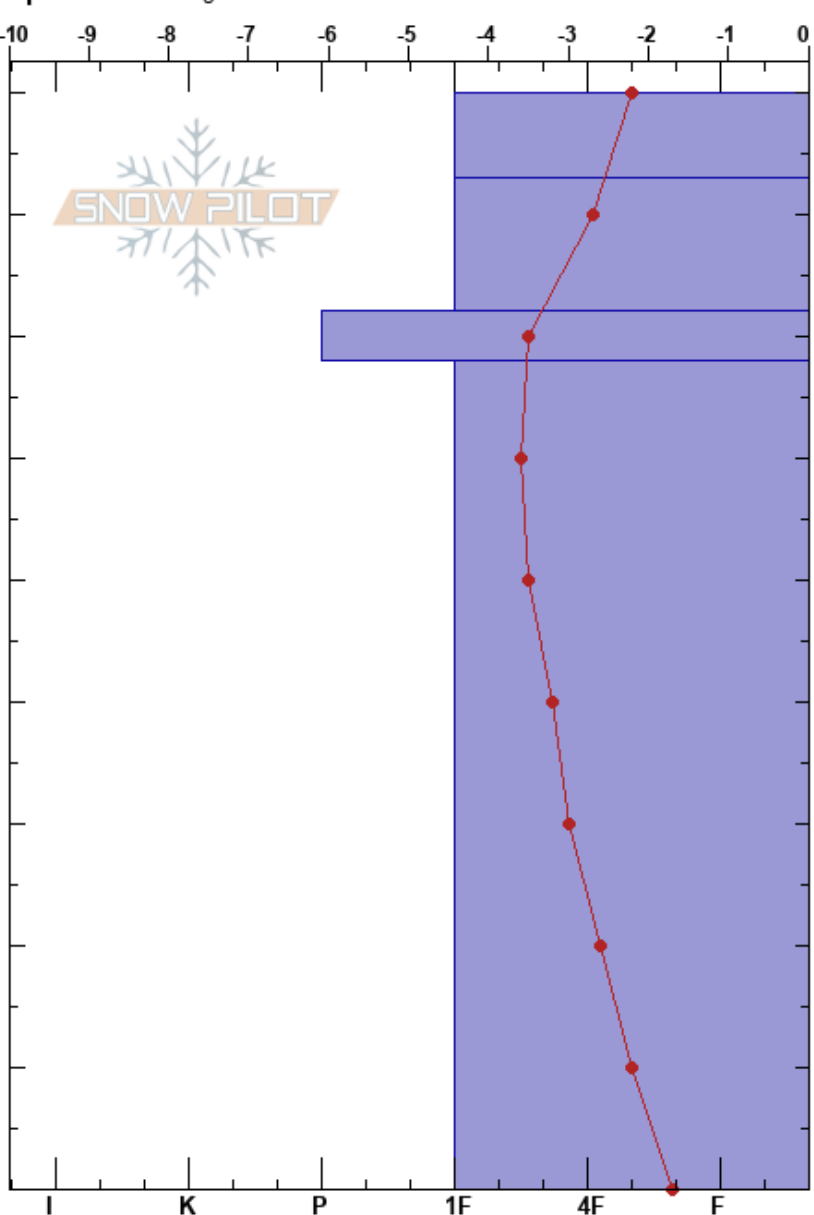

Ridge Run  
 Craigieburn Range  
 New Zealand  
**Elevation:** 1750 m  
**Aspect:** 135°  
**Specifics:** Pit dug in a Ski Area

Porters Snow Safety  
 19/07/2017 - 14:25  
**Co-ord:**  
**Slope Angle:** 34°  
**Wind Loading:**

**Stability:**  
**Air Temperature:** 0.5°C  
**Sky Cover:**  
**Precipitation:** NO  
**Wind:** SW Moderate

**HS:**90 **Layer Notes:**

Form	Crystal Size	Moisture	$\rho$ kg/m <sup>3</sup>	Stability tests & Layer comments
• ( / )	0.5	M		
•	0.5			
• ( / )	0.5	M		
/	0.3	M		← CT24, SP @32cm
				← CT23, RP @15cm