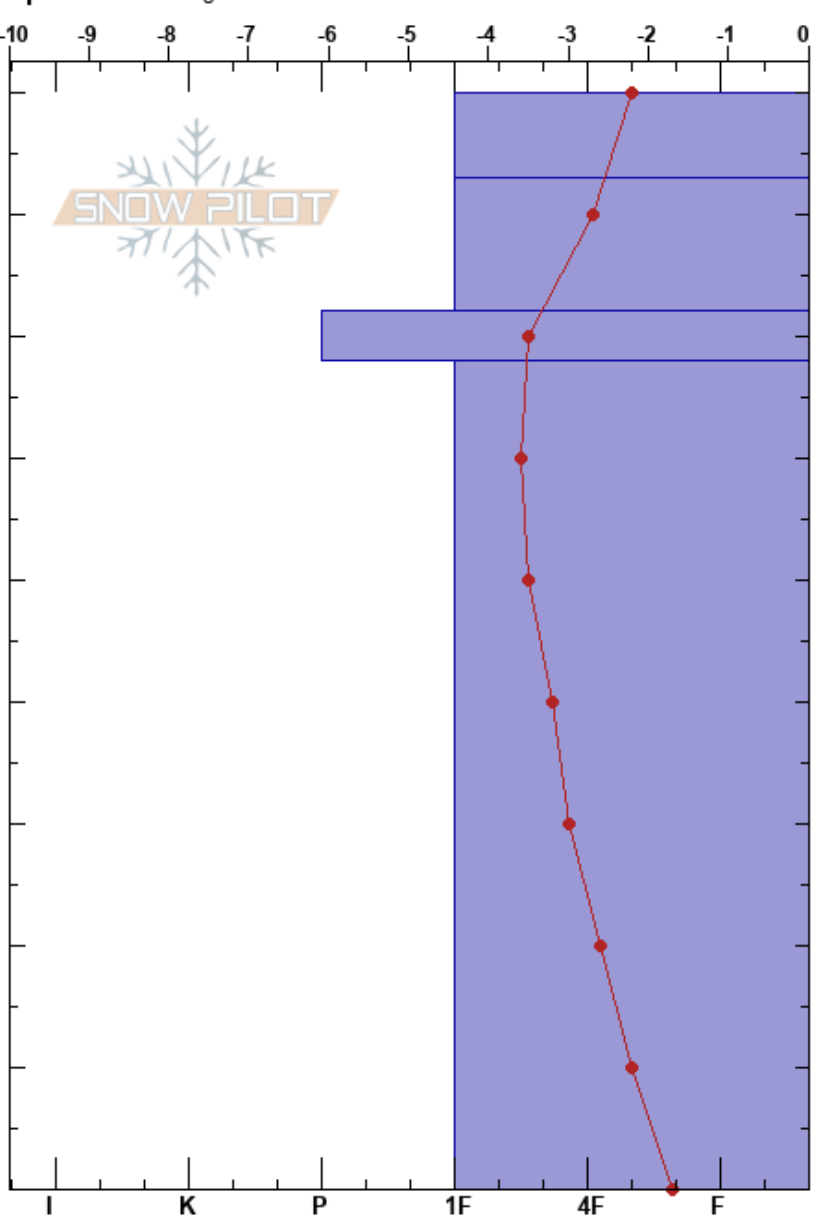

Ridge Run  
 Craigieburn Range  
 New Zealand  
**Elevation:** 1750 m  
**Aspect:** 135°  
**Specifics:** Pit dug in a Ski Area

Porters Snow Safety  
 19/07/2017 - 14:25  
**Co-ord:**  
**Slope Angle:** 34°  
**Wind Loading:**

**Stability:**  
**Air Temperature:** 0.5°C  
**Sky Cover:**  
**Precipitation:** NO  
**Wind:** SW Moderate

**HS:**90

**Layer Notes:**

Form	Crystal		$\rho$ kg/m <sup>3</sup>	Stability tests & Layer comments
	Size	Moisture		
• ( / )	0.5	M		
•	0.5			
• ( / )	0.5	M		
/	0.3	M		← CT24, SP @32cm
				← CT23, RP @15cm