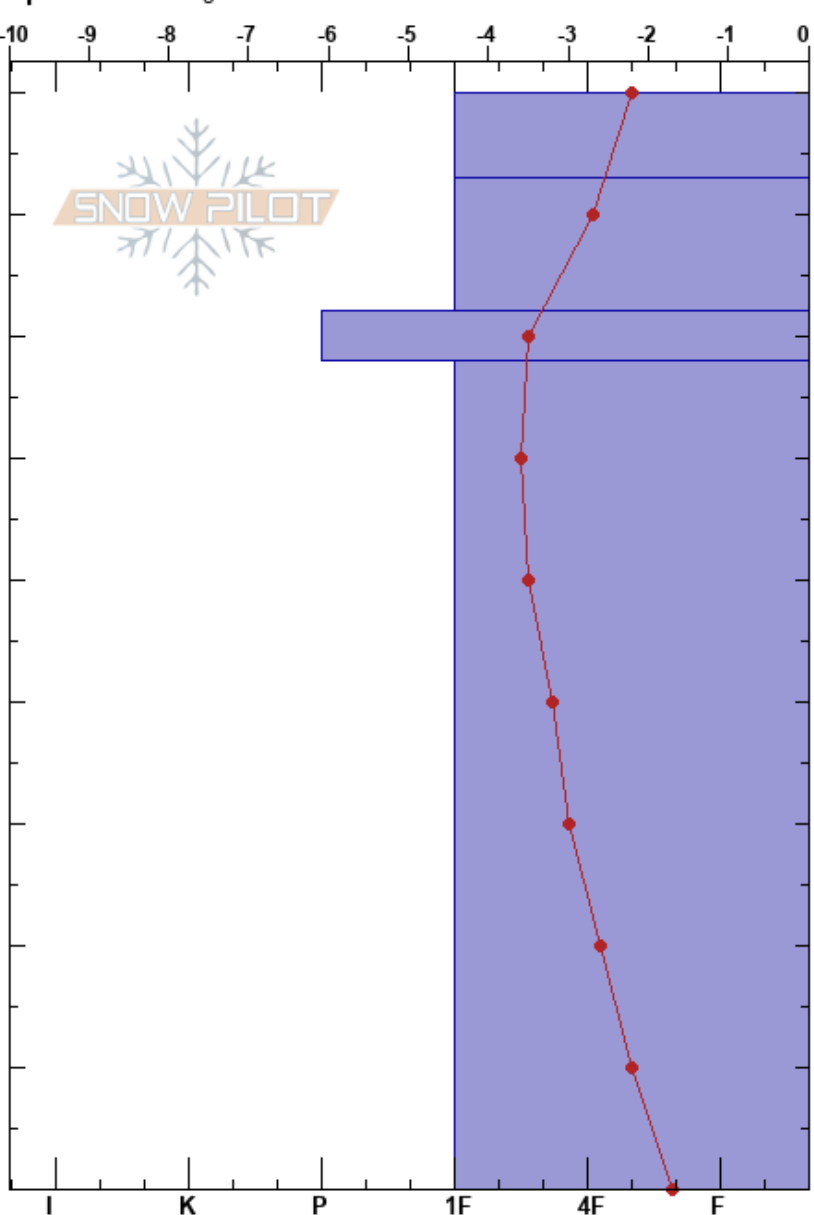

Ridge Run
 Craigieburn Range
 New Zealand
Elevation: 1750 m
Aspect: 135°
Specifics: Pit dug in a Ski Area

Porters Snow Safety
 19/07/2017 - 14:25
Co-ord:
Slope Angle: 34°
Wind Loading:

Stability:
Air Temperature: 0.5°C
Sky Cover:
Precipitation: NO
Wind: SW Moderate

HS:90

Layer Notes:

Form	Crystal		ρ kg/m ³	Stability tests & Layer comments
	Size	Moisture		
• (/)	0.5	M		
•	0.5			
• (/)	0.5	M		
/	0.3	M		← CT24, SP @32cm
				← CT23, RP @15cm

Notes: