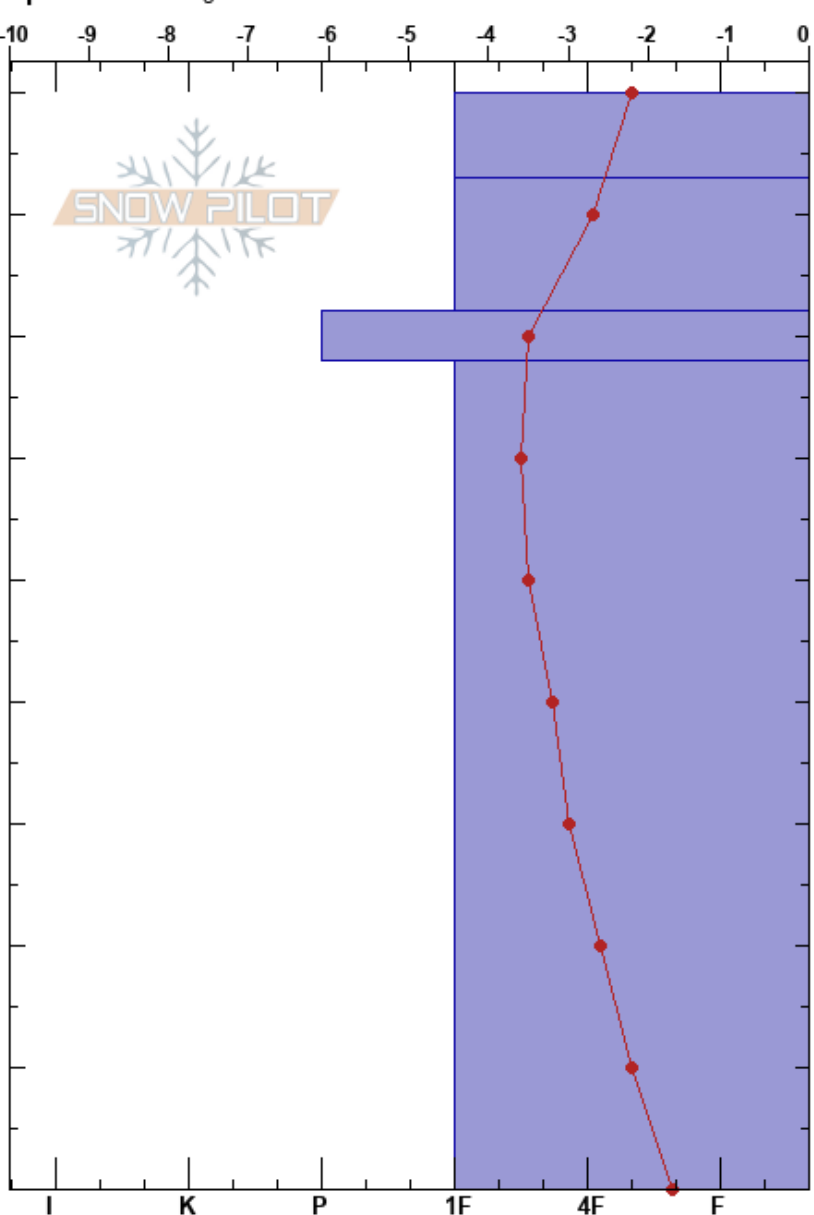

Ridge Run
 Craigieburn Range
 New Zealand
Elevation: 1750 m
Aspect: 135°
Specifics: Pit dug in a Ski Area

Porters Snow Safety
 19/07/2017 - 14:25
Co-ord:
Slope Angle: 34°
Wind Loading:

Stability:
Air Temperature: 0.5°C
Sky Cover:
Precipitation: NO
Wind: SW Moderate

HS:90
Layer Notes:

Form	Crystal Size	Moisture	ρ kg/m ³	Stability tests & Layer comments
• (/)	0.5	M		
•	0.5			
• (/)	0.5	M		
/	0.3	M		← CT24, SP @32cm
				← CT23, RP @15cm

Notes: