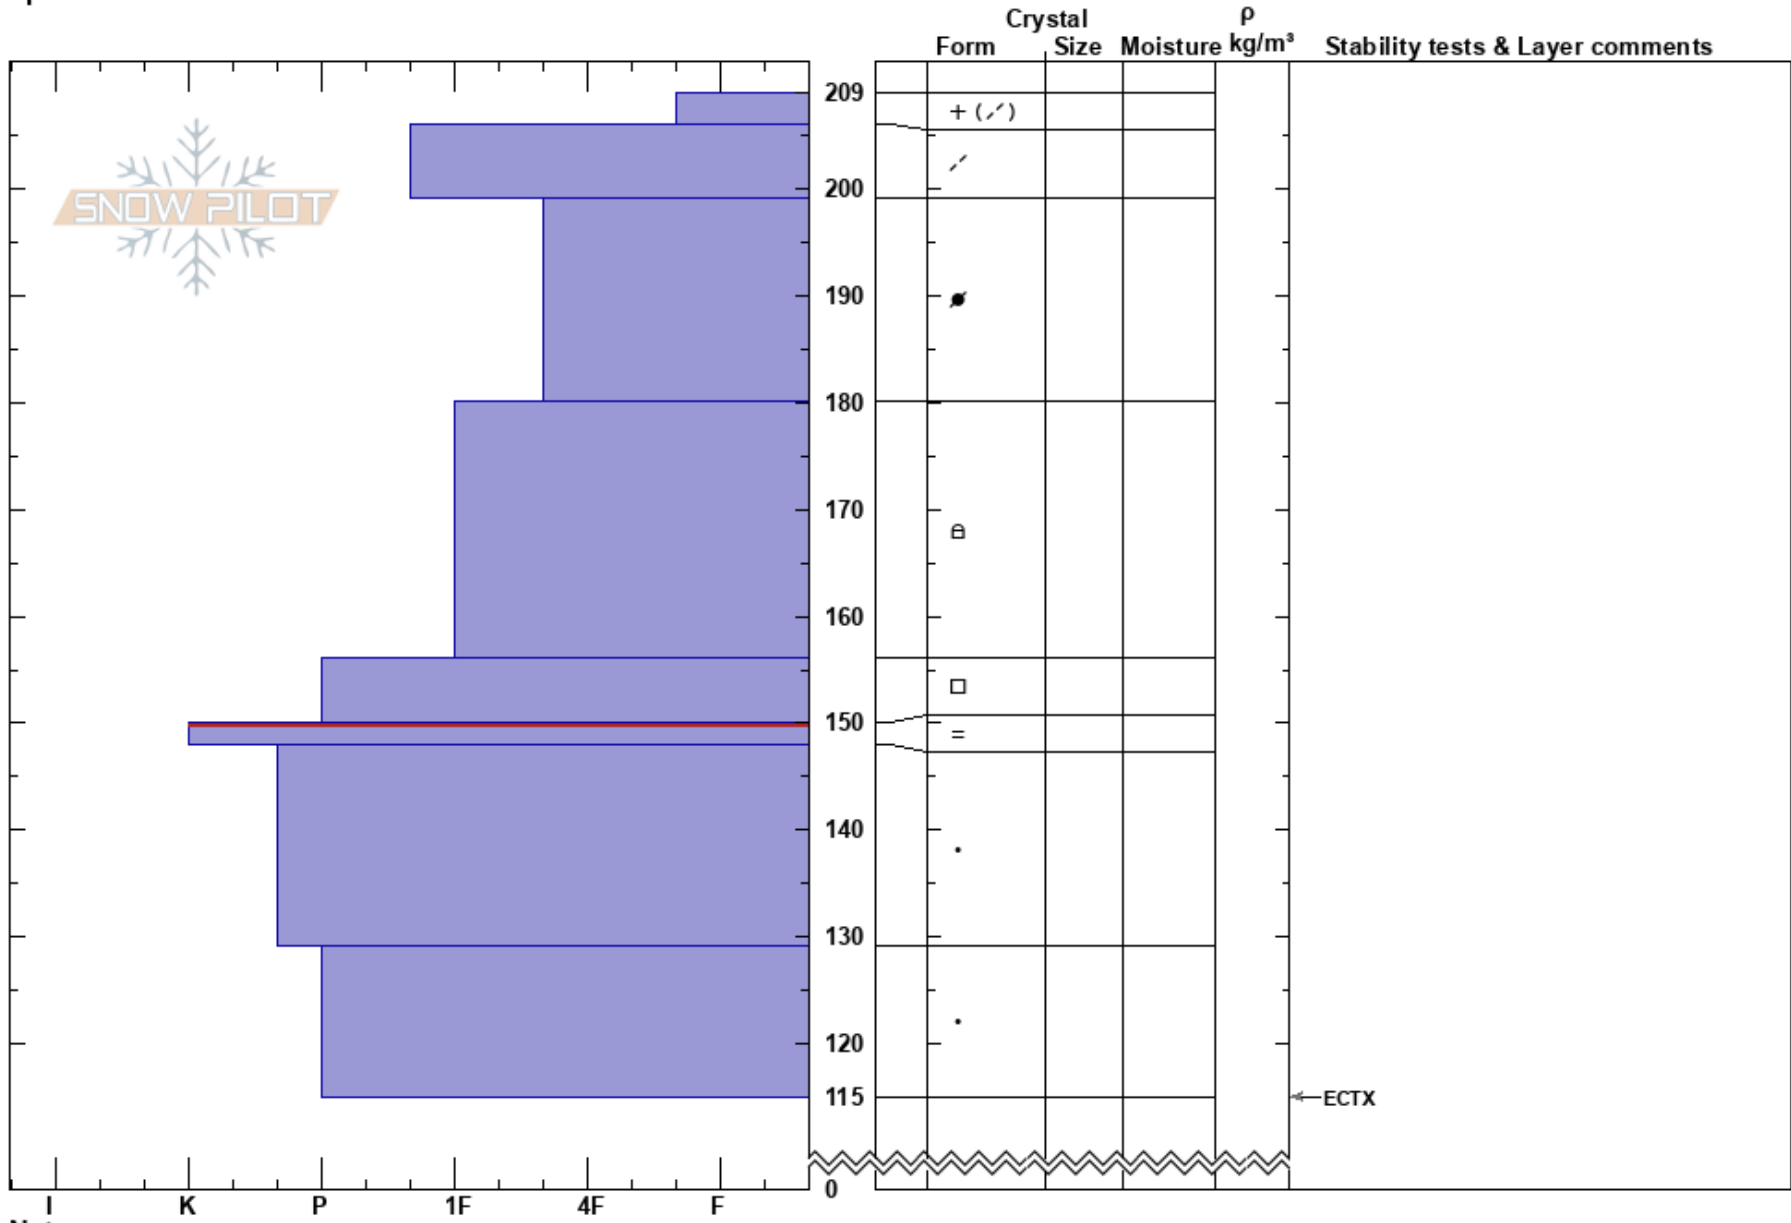

Devils Hump  
 Flathead Range  
 MT  
 Elevation: 7291 ft  
 Aspect: 260°  
 Specifics:

Jackson George  
 02/20/2021 - 11:58am  
 Co-ord: 12U 315426W 5343498N  
 Slope Angle: 26°  
 Wind Loading: yes

Stability:  
 Air Temperature:  
 Sky Cover: OVC  
 Precipitation: S1  
 Wind: NW Strong

**HS:209**    **Layer Notes:**  
 150-148cm: Problematic layer

Notes: