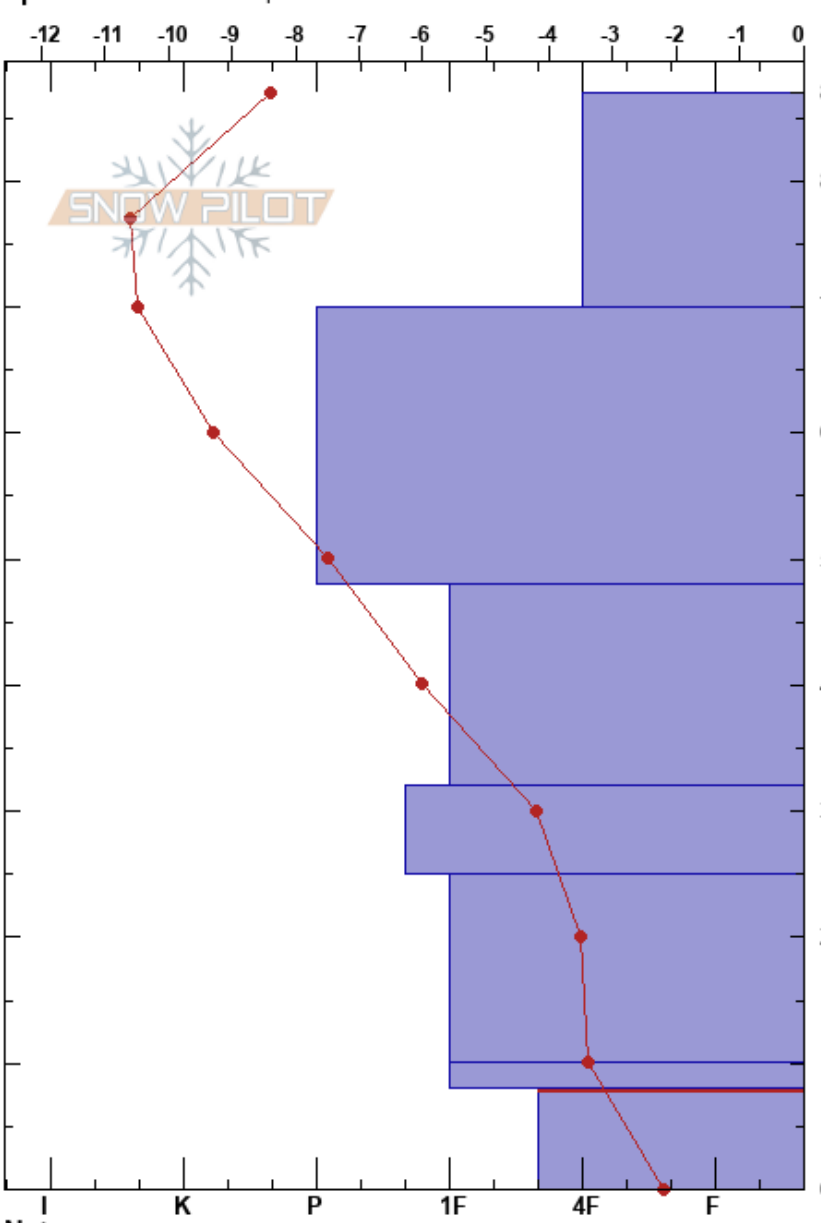

Buckeye Gulch-Mt. Zion
 Sawatch
 CO
Elevation: 11703 ft
Aspect: 47°
Specifics: We skied slope

Keith Hadyk
 02/19/2021 - 1:30pm
Co-ord: 13S 390714E 4352790N
Slope Angle: 14°
Wind Loading: yes

Stability:
Air Temperature: -9°C
Sky Cover: OVC
Precipitation: NO
Wind: W Moderate

HS:87
PF:40
PS: 10
 8-0cm:Problematic layer

Form	Crystal Size	Moisture	ρ kg/m ³	Stability tests & Layer comments
☐	0.5			
●	0.5			
				← STM @48cm
☐	2			
☐	2			
				← ECTP20 @25cm ← PST35/100 (End) @25cm
^	3			
				← CT13, Q2 @8cm
^	4			
^	5-6			