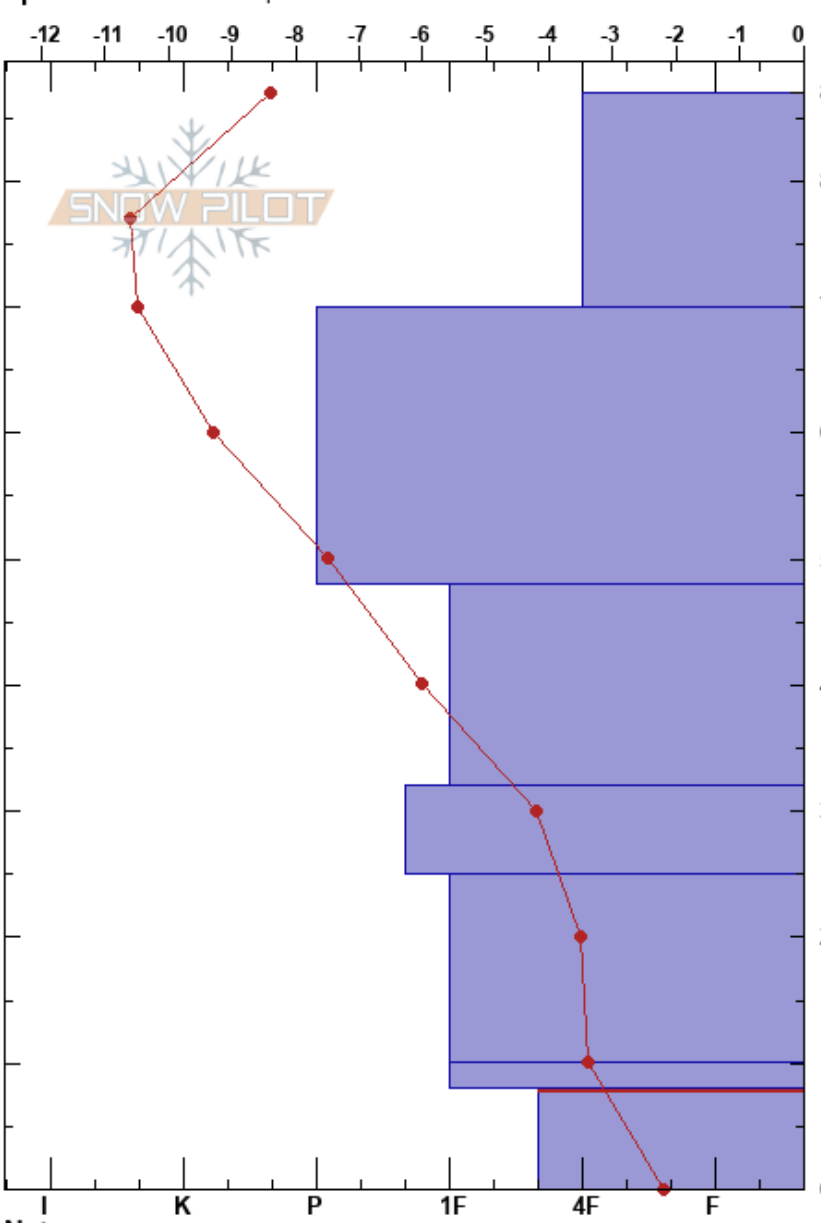

Buckeye Gulch-Mt. Zion
 Sawatch
 CO
Elevation: 11703 ft
Aspect: 47°
Specifics: We skied slope

Keith Hadyk
 02/19/2021 - 1:30pm
Co-ord: 13S 390714E 4352790N
Slope Angle: 14°
Wind Loading: yes

Stability:
Air Temperature: -9°C
Sky Cover: OVC
Precipitation: NO
Wind: W Moderate

HS:87
PF:40
PS:10
 8-0cm:Problematic layer

Form	Crystal Size	Moisture	ρ kg/m ³	Stability tests & Layer comments
☐	0.5			
●	0.5			
				← STM @48cm
☐	2			
☐	2			
				← ECTP20 @25cm ← PST35/100 (End) @25cm
^	3			
				← CT13, Q2 @8cm
^	4			
^	5-6			