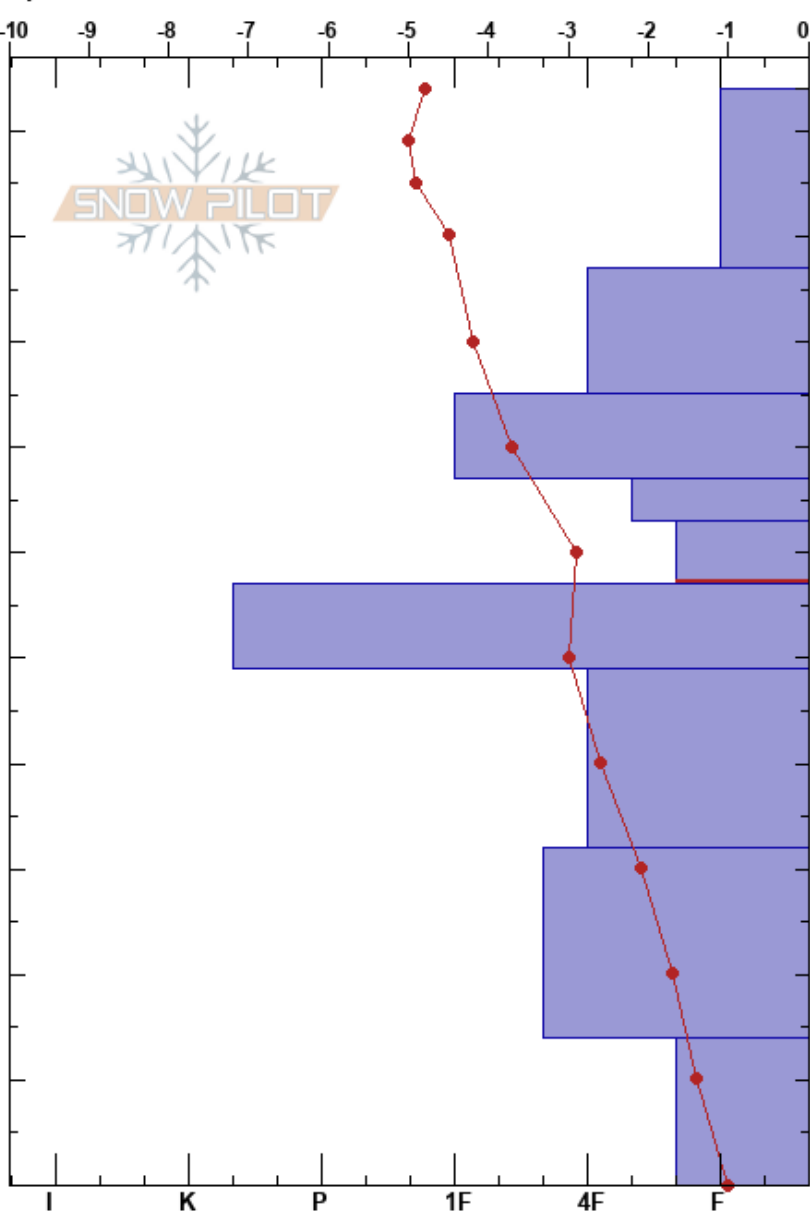

North Face S1
 Silver Valley Area
 ID
 Elevation: 5474 ft
 Aspect: 302°

morgan winchester
 02/20/2021 - 11:25am
 Co-ord: 47.49420N, -116.12860W
 Slope Angle: 47°
 Wind Loading: yes

Stability: Fair
 Air Temperature: -5.6°C
 Sky Cover: OVC
 Precipitation: NO
 Wind: NW Light Breeze

HS:104
 PF:60
 63-57cm: Problematic layer

Layer Notes:

Specifics: Pit dug in a Ski Area; Ski tracks on slope; We skied slope

Height (cm)	Crystal		Moisture	ρ kg/m ³	Stability tests & Layer comments
	Form	Size			
104	Fr	0.5			
100	/	1			← ECTN10 @97cm ← CT4, Q3 @97cm
90	/	0.5			
80	⊖	0.5			
70	⊖	0.5			
60	□	2			← ECTN13 @57cm ← CT10, Q1 @57cm
50	= (⊖)	(1)			← ECTN15 @49cm
40	□	2			
30	⊖ (□)	5(2)			
20	⊖	4			
10	⊖	4			
0					