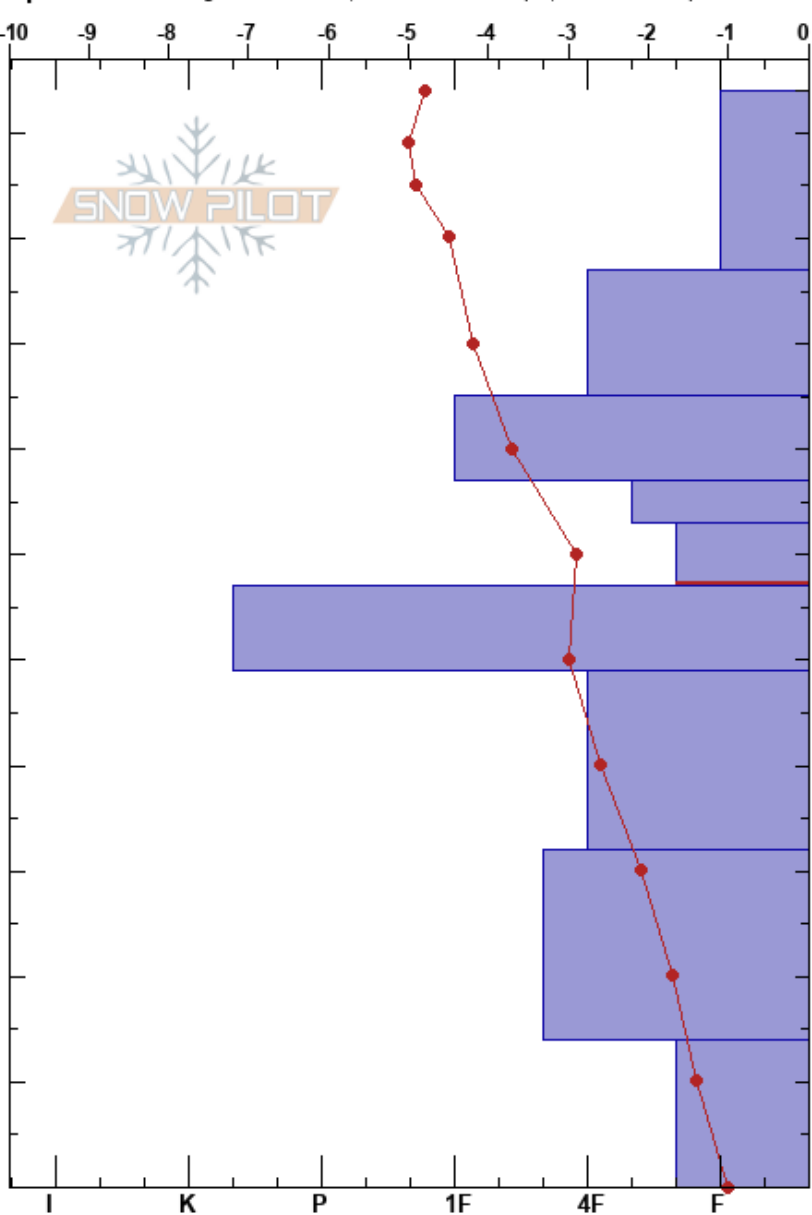

North Face S1
 Silver Valley Area
 ID
 Elevation: 5474 ft
 Aspect: 302°

morgan winchester
 02/20/2021 - 11:25am
 Co-ord: 47.49420N, -116.12860W
 Slope Angle: 47°
 Wind Loading: yes

Stability: Fair
 Air Temperature: -5.6°C
 Sky Cover: OVC
 Precipitation: NO
 Wind: NW Light Breeze

HS:104
 PF:60
 63-57cm: Problematic layer

Layer Notes:

Specifics: Pit dug in a Ski Area; Ski tracks on slope; We skied slope

Height (cm)	Crystal		Moisture	ρ kg/m ³	Stability tests & Layer comments
	Form	Size			
104	Fr	0.5			
100	/	1			← ECTN10 @97cm ← CT4, Q3 @97cm
90					
80	/	0.5			
70	⊖	0.5			
60	⊖				
60	□	2			← ECTN13 @57cm ← CT10, Q1 @57cm
50	= (⊖)	(1)			← ECTN15 @49cm
40	□	2			
30	⊖ (□)	5(2)			
20					
10	△	4			
0					