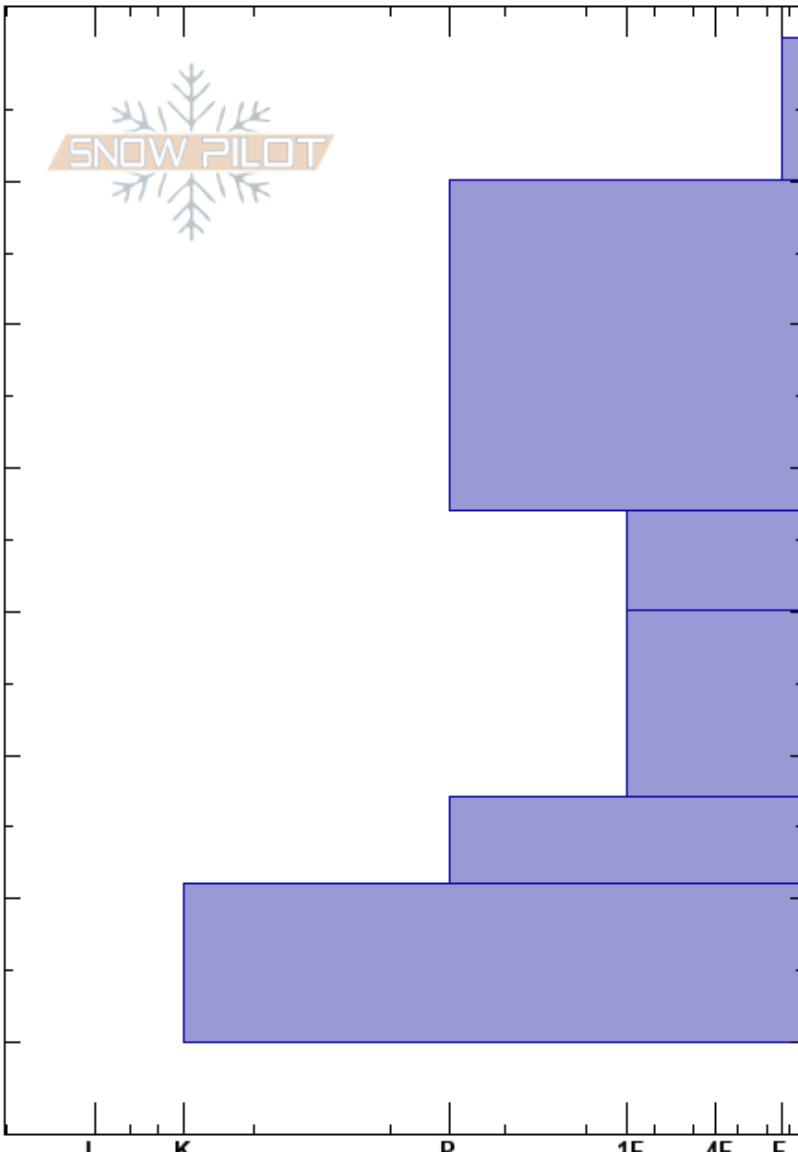

Zero
 South Rockies
 AB
 Elevation: 2300 m
 Aspect: SE
 Specifics:

Nata de Leeuw
 20/02/2021 - 10:00
 Co-ord: 11U 685771W 5464438N
 Slope Angle:
 Wind Loading:

Stability:
 Air Temperature:
 Sky Cover:
 Precipitation:
 Wind:

HS:290
 Layer Notes:
 0-10cm: new HST
 10-33cm: windsl
 33-40cm: windsl
 40-53cm: Problematic layer

Crystal Form	Crystal Size	Moisture	ρ kg/m ³	Stability tests & Layer comments
				0-10cm: new HST
				10-33cm: windsl
				33-40cm: windsl
				← ECTN28 @40cm