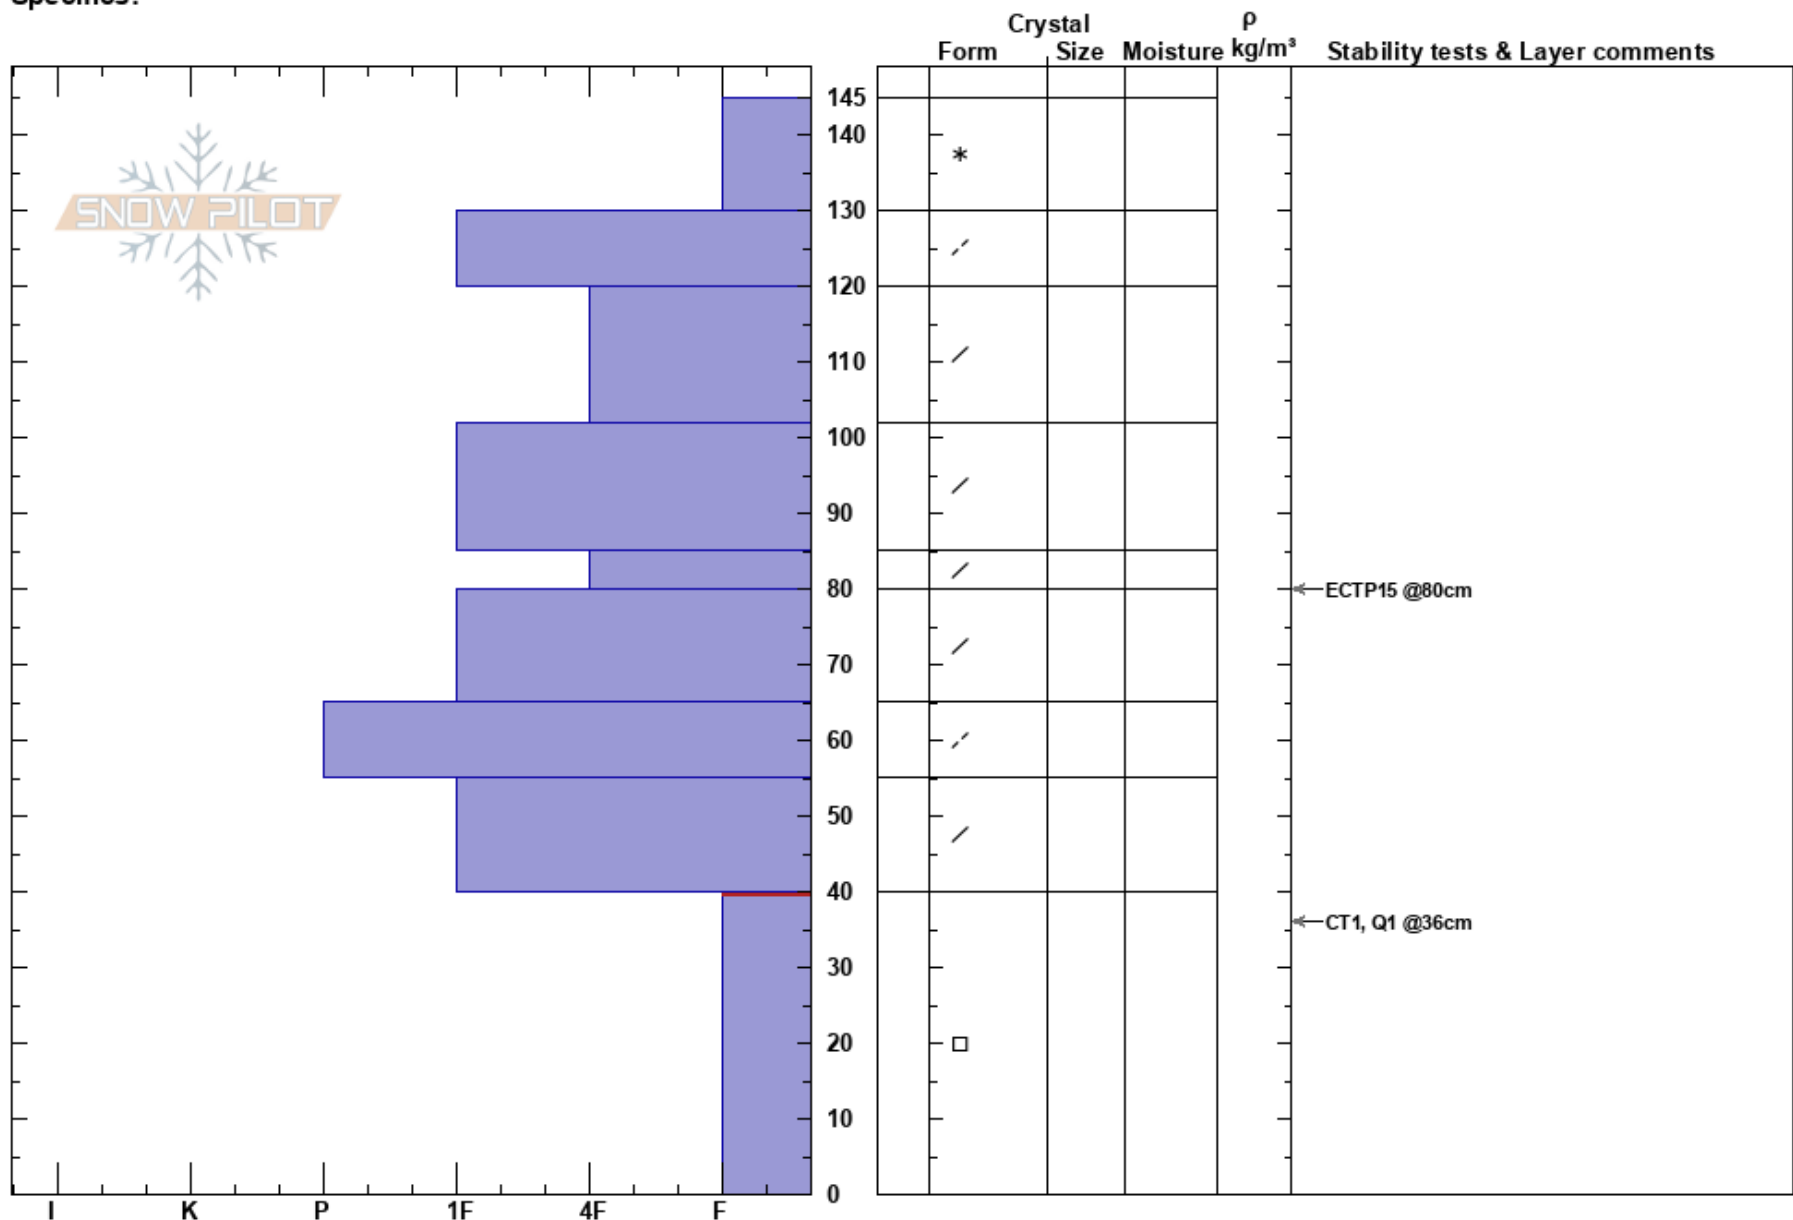

Skyline Yurt 022021  
Portneuf Range  
ID  
Elevation: 6703 ft  
Aspect: NW  
Specifics:

Jack Mitchell  
02/20/2021 - 10:00am  
Co-ord: 42.81457N, -112.15508W  
Slope Angle: 23°  
Wind Loading: yes

Stability:  
Air Temperature: 26°C  
Sky Cover: X  
Precipitation: S1  
Wind: SW Light Breeze  
HS:145  
PF:50 40-0cm: Problematic layer  
PS:20