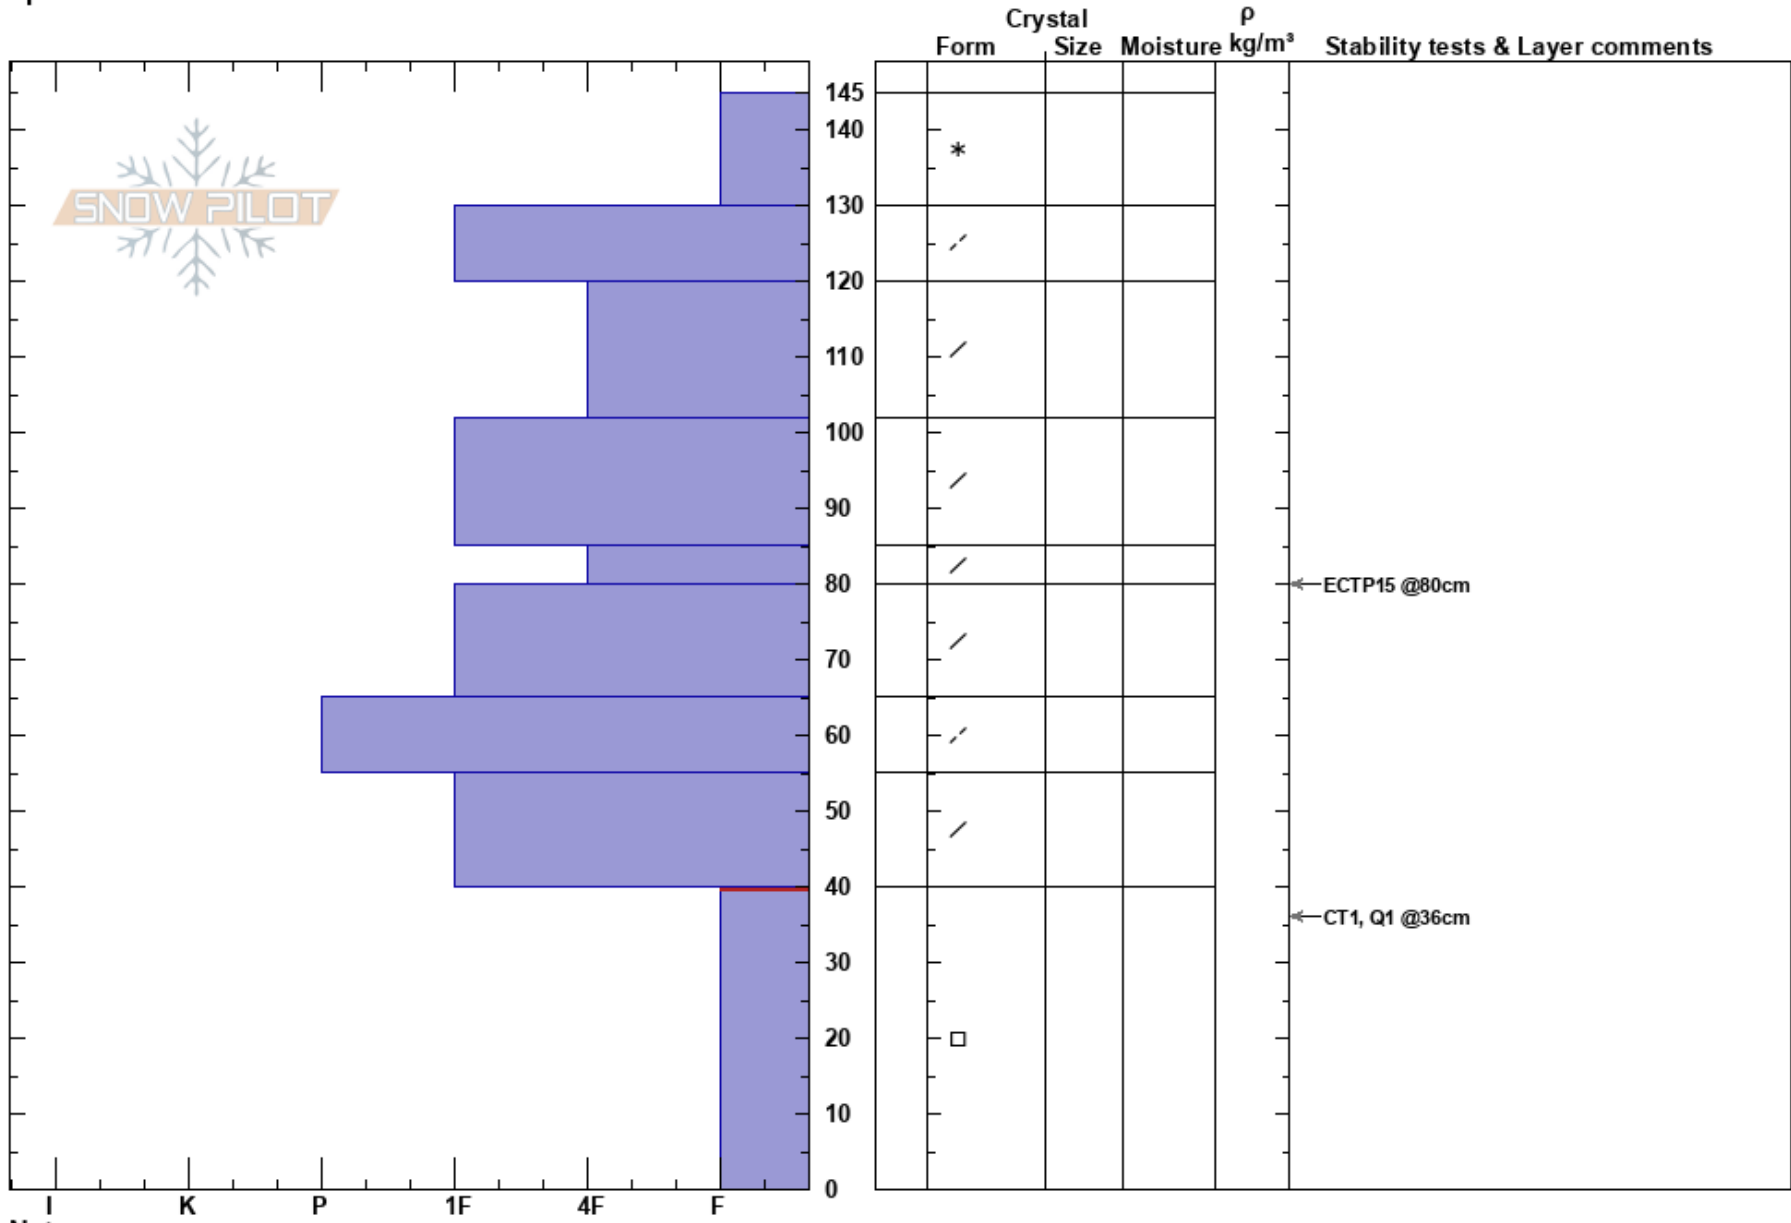

Skyline Yurt 022021  
 Portneuf Range  
 ID  
 Elevation: 6703 ft  
 Aspect: NW  
 Specifics:

Jack Mitchell  
 02/20/2021 - 10:00am  
 Co-ord: 42.81457N, -112.15508W  
 Slope Angle: 23°  
 Wind Loading: yes

Stability:  
 Air Temperature: 26°C  
 Sky Cover: X  
 Precipitation: S1  
 Wind: SW Light Breeze

HS:145  
 PF:50 40-0cm: Problematic layer  
 PS:20

Notes: