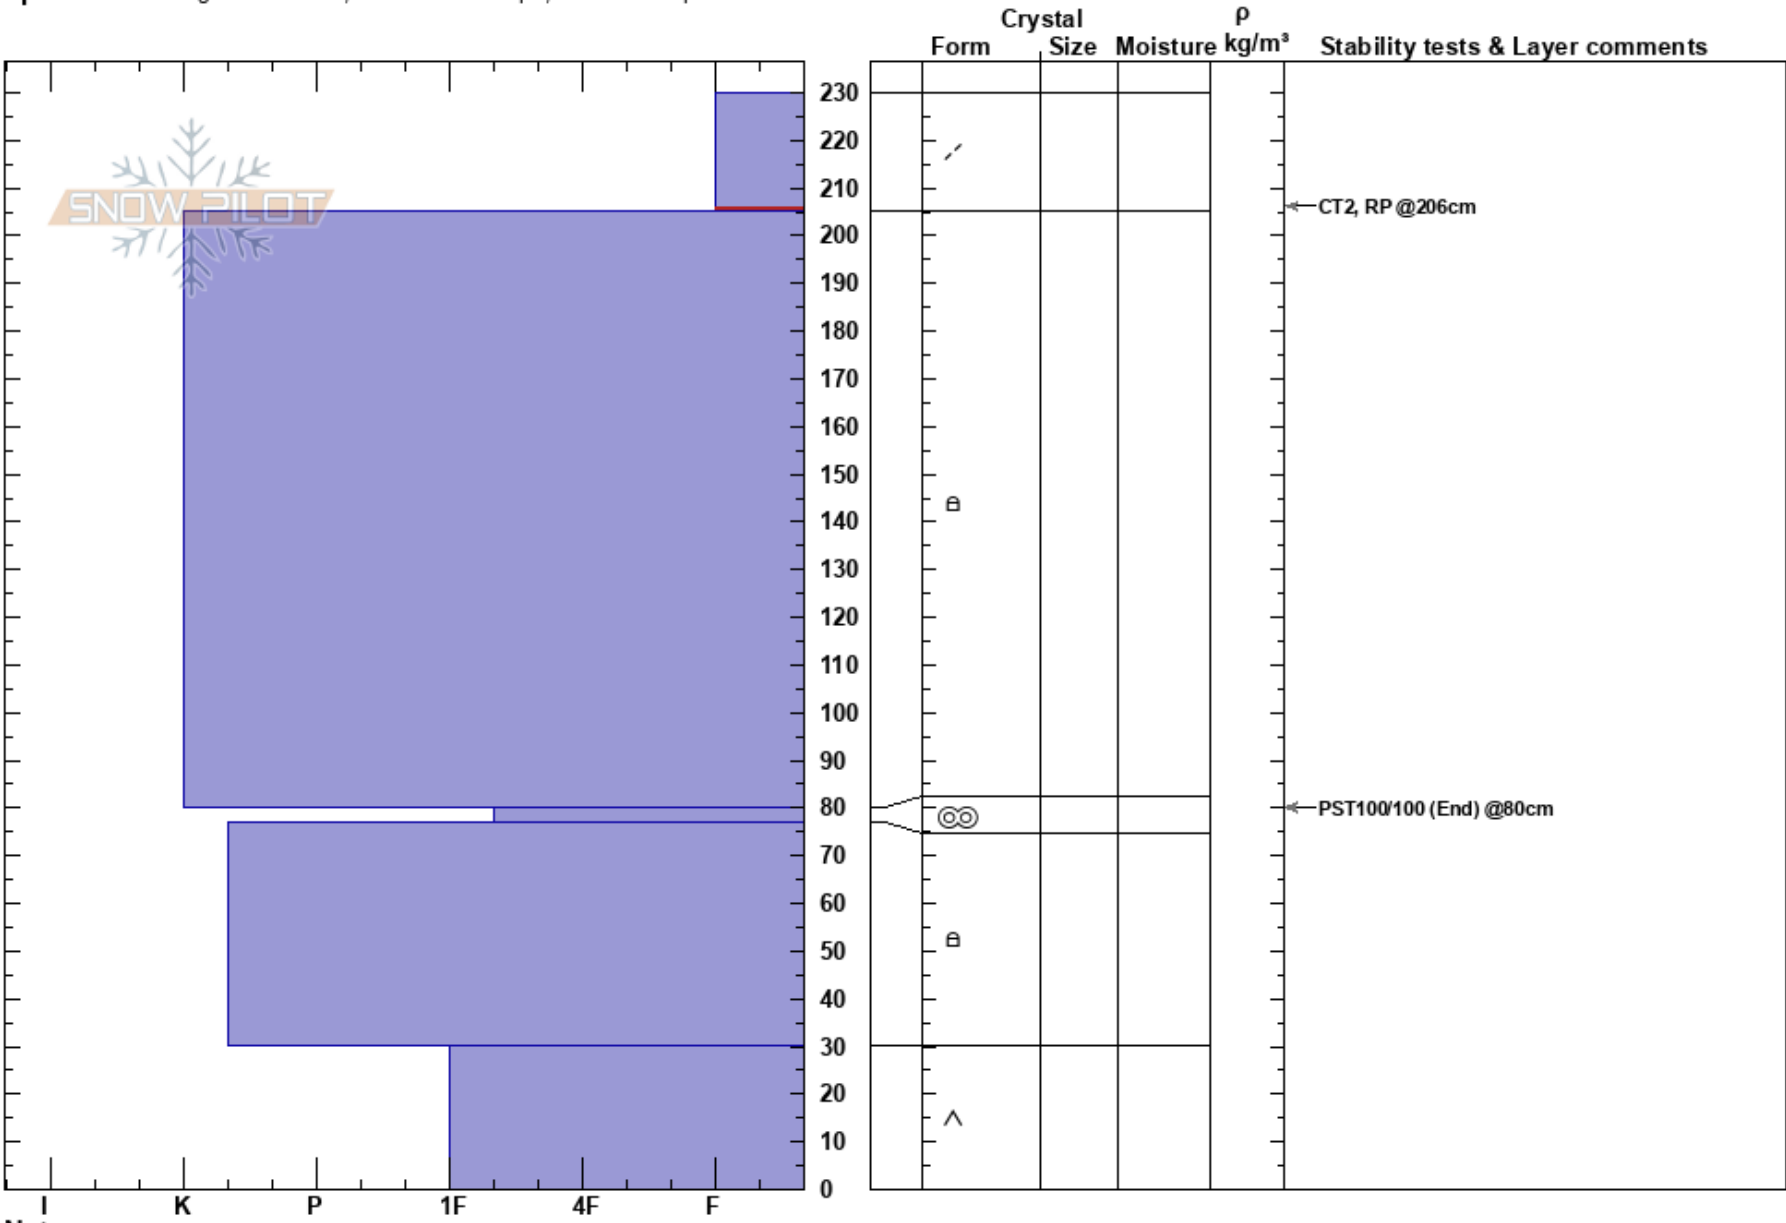

WUR 2  
 Vail/Summit County  
 CO  
**Elevation:** 12000 ft  
**Aspect:** 135°  
**Specifics:** Pit dug in a Ski Area; Ski tracks on slope; We skied slope

Jake Johnson  
 02/18/2021 - 9:30am  
**Co-ord:** 39.46419N, -106.17925W  
**Slope Angle:** 36°  
**Wind Loading:**

**Stability:**  
**Air Temperature:** -15°C **HS:**230 **Layer Notes:**  
**PF:**25 230-205cm:Problematic layer  
**Sky Cover:** SCT  
**Precipitation:** NO  
**Wind:** W Moderate

Notes: