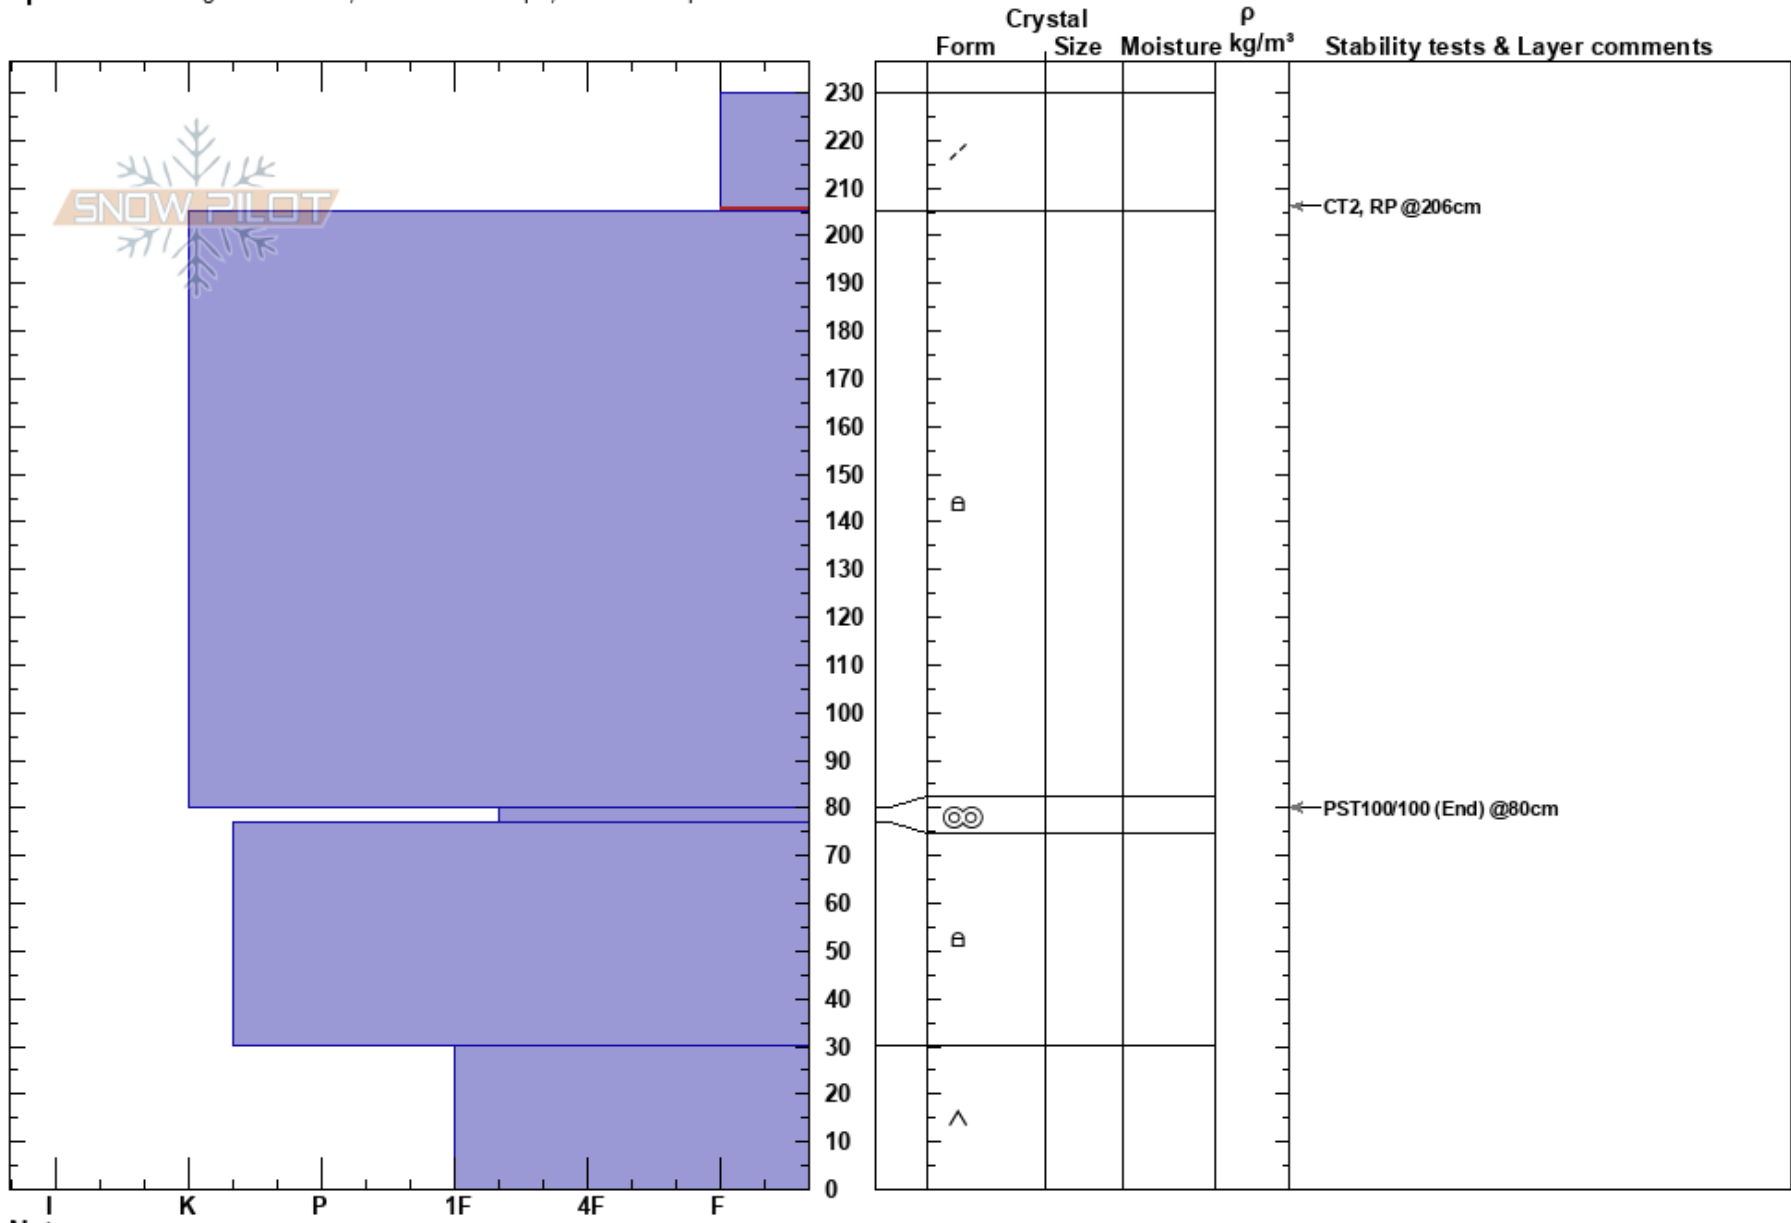

WUR 2  
 Vail/Summit County  
 CO  
**Elevation:** 12000 ft  
**Aspect:** 135°  
**Specifics:** Pit dug in a Ski Area; Ski tracks on slope; We skied slope

Jake Johnson  
 02/18/2021 - 9:30am  
**Co-ord:** 39.46419N, -106.17925W  
**Slope Angle:** 36°  
**Wind Loading:**

**Stability:**  
**Air Temperature:** -15°C  
**Sky Cover:** SCT  
**Precipitation:** NO  
**Wind:** W Moderate

**HS:**230  
**PF:**25 230-205cm:Problematic layer

Notes: