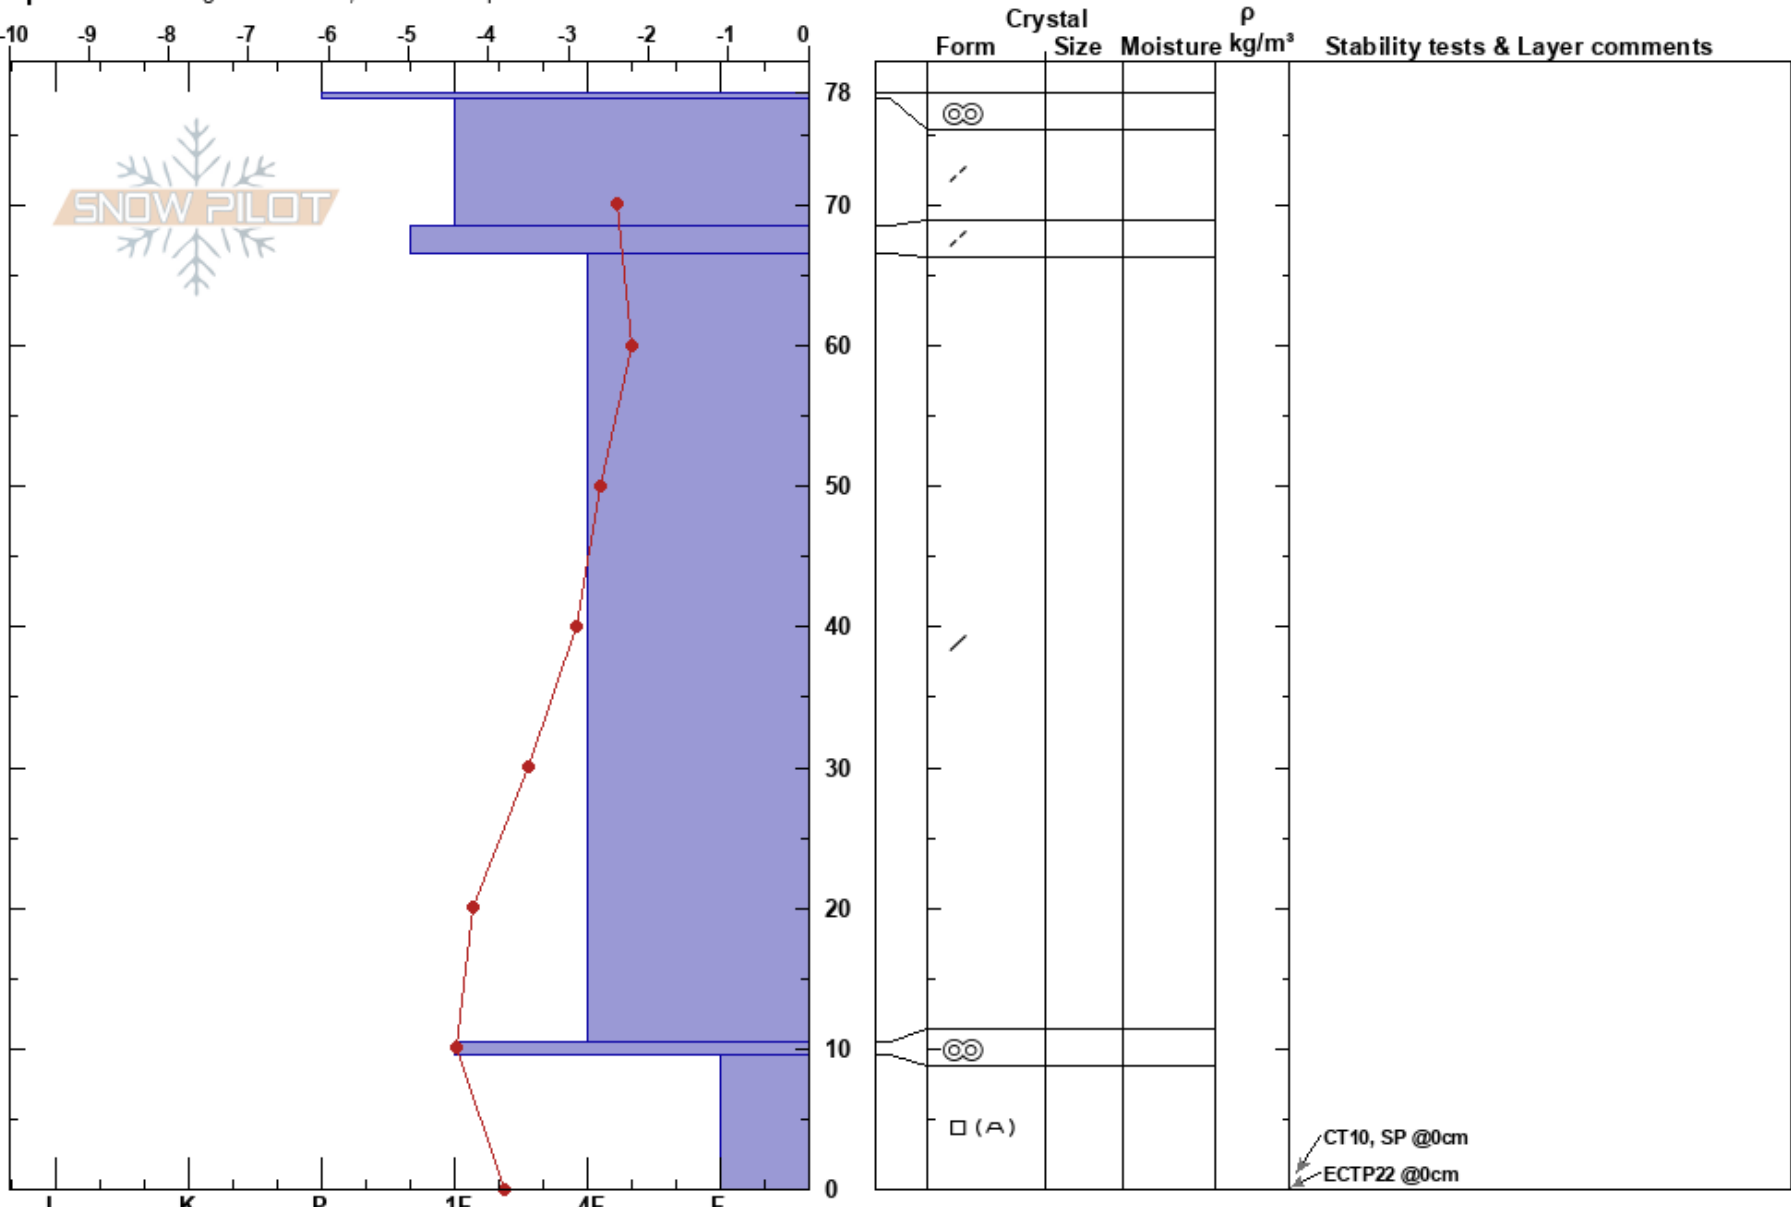

Aorangi/Solitude
 Craigieburn Range
 New Zealand
Elevation: 1905 m
Aspect: 25°

Porters Snow Safety
 19/07/2017 - 12:00
Co-ord:
Slope Angle: 35°
Wind Loading: previous

Stability:
Air Temperature:
Sky Cover: BKN
Precipitation: NO
Wind: NW Moderate

HS: 78
PS: 5 9.5-0cm: Problematic layer

Specifics: Pit dug in a Ski Area; We skied slope

Notes: Slope has been shot with explosives and seen skier traffic.