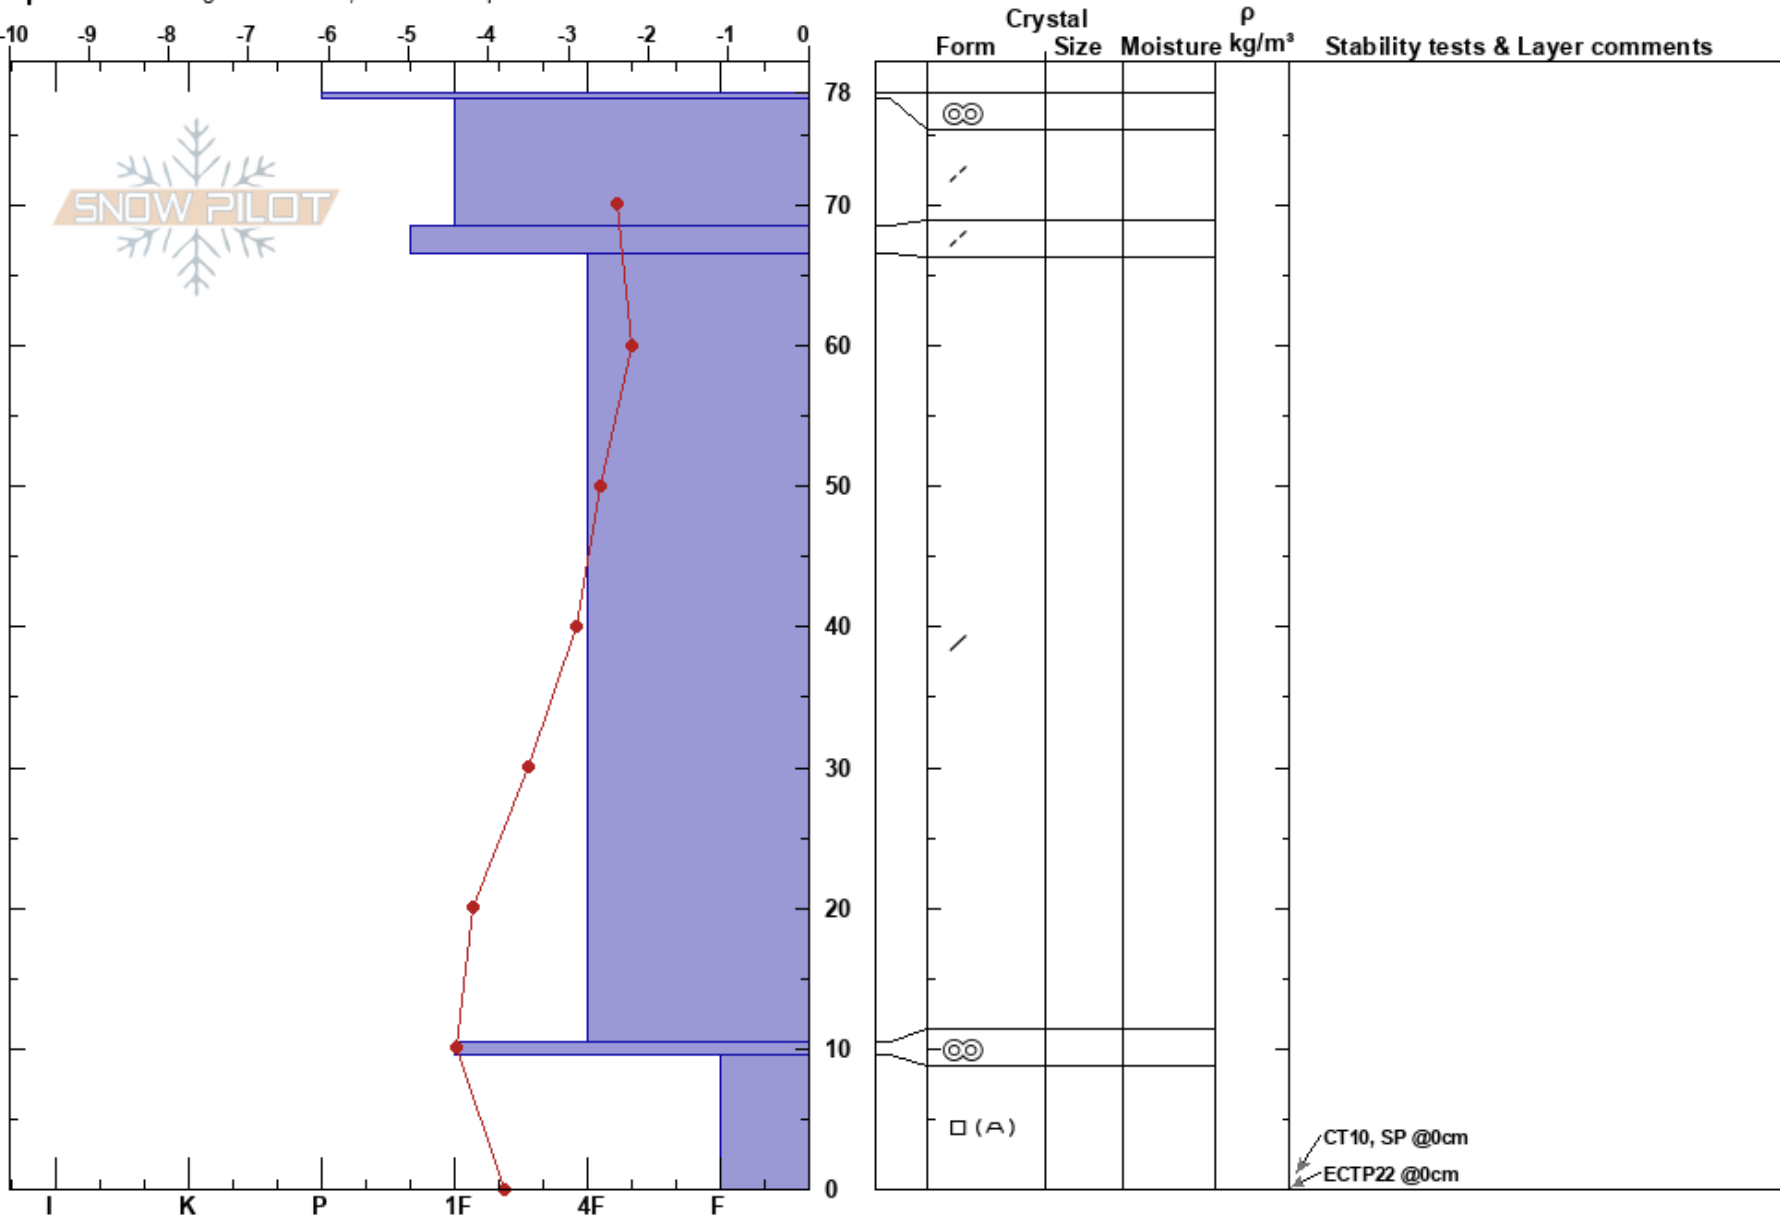

Aorangi/Solitude
 Craigieburn Range
 New Zealand
Elevation: 1905 m
Aspect: 25°

Porters Snow Safety
 19/07/2017 - 12:00
Co-ord:
Slope Angle: 35°
Wind Loading: previous

Stability:
Air Temperature:
Sky Cover: BKN
Precipitation: NO
Wind: NW Moderate

HS: 78
PS: 5 9.5-0cm: Problematic layer

Specifics: Pit dug in a Ski Area; We skied slope

Notes: Slope has been shot with explosives and seen skier traffic.