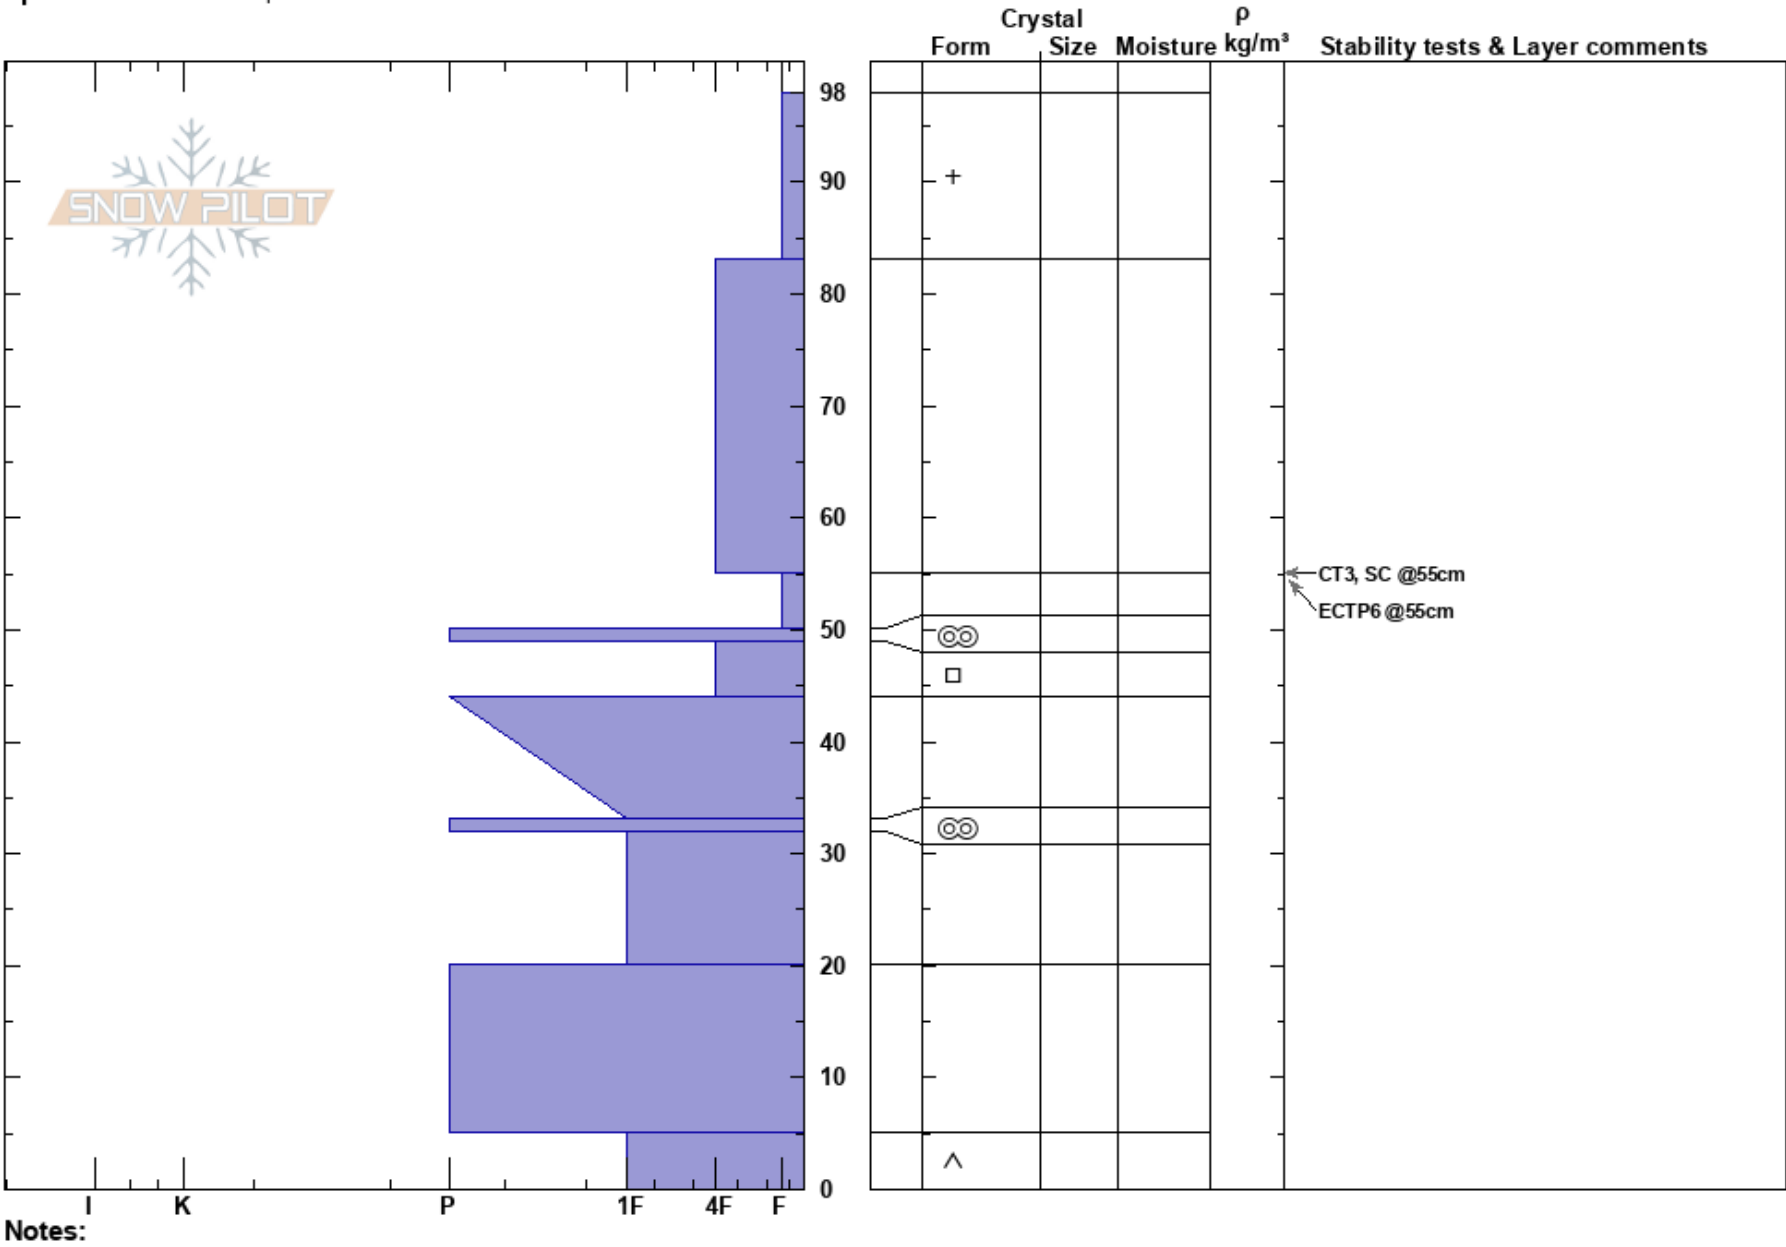

Kellostapuli
 Finland
 Elevation: 426 m
 Aspect:
 Specifics: We skied slope

Kai Lehtonen
 20/02/2021 - 13:00
 Co-ord: 35W 382730E 7499777N
 Slope Angle:
 Wind Loading: yes

Stability: HS:98
 Air Temperature: -17.3°C PF:30
 Sky Cover: OVC
 Precipitation: S1
 Wind: SE Moderate
 Layer Notes: 55-50cm: Problematic layer