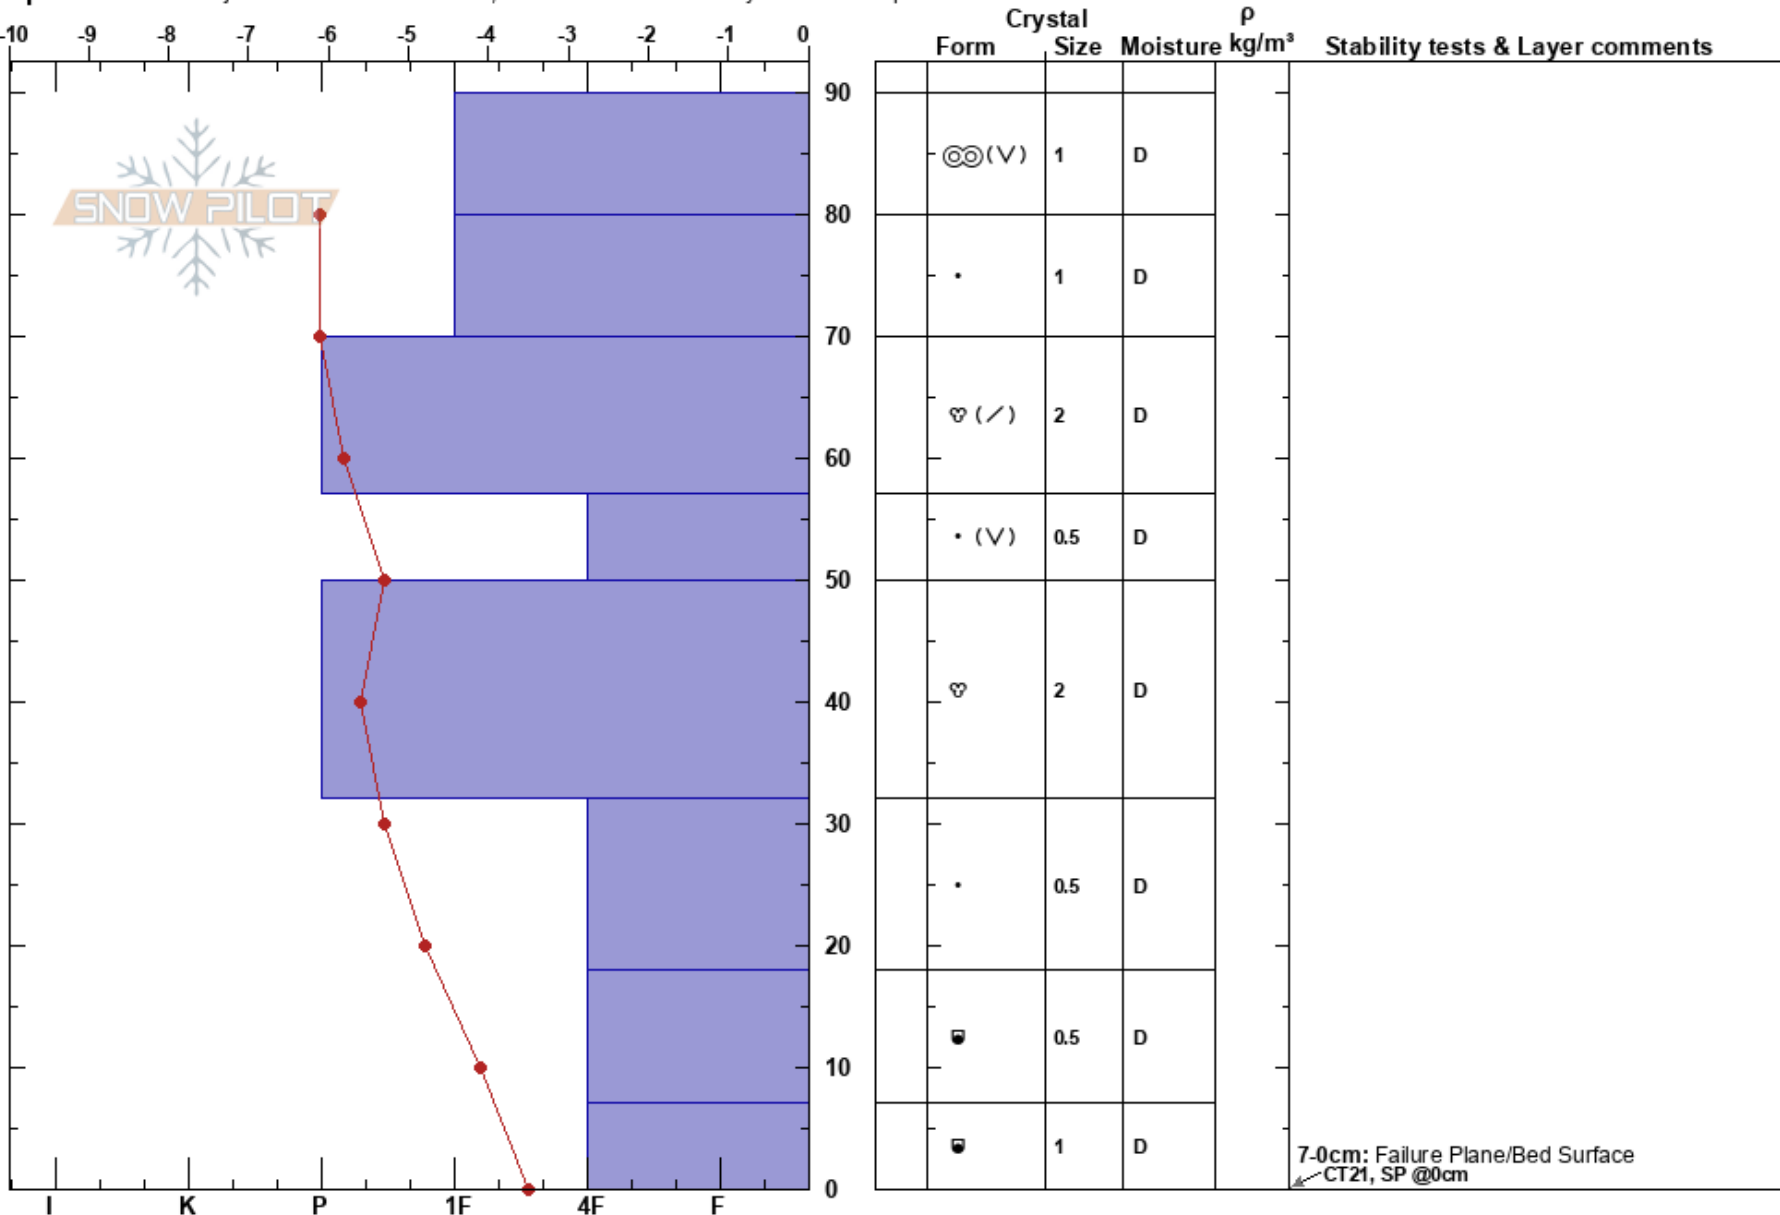

Pot Belly
 Craigieburn Range
 New Zealand
Elevation: 1940 m
Aspect: 130°

Porters Snow Safety
 18/07/2017 - 02:50
Co-ord:
Slope Angle: 30°
Wind Loading: previous

Stability:
Air Temperature: -1.6°C
Sky Cover: FEW
Precipitation: NO
Wind: NW Light Breeze

HS:90
Layer Notes:
 7-0cm: Failure Plane/Bed Surface

Specifics: Pit is adjacent to avalanche: crown; Recent avalanche activity on similar slopes

7-0cm: Failure Plane/Bed Surface
 CT21, SP @0cm

Notes: Crown Profile. Sr, ?? m. Exact distance of remote trigger unknown. Fracture propagated full path, over a small ridge and initiated another path.