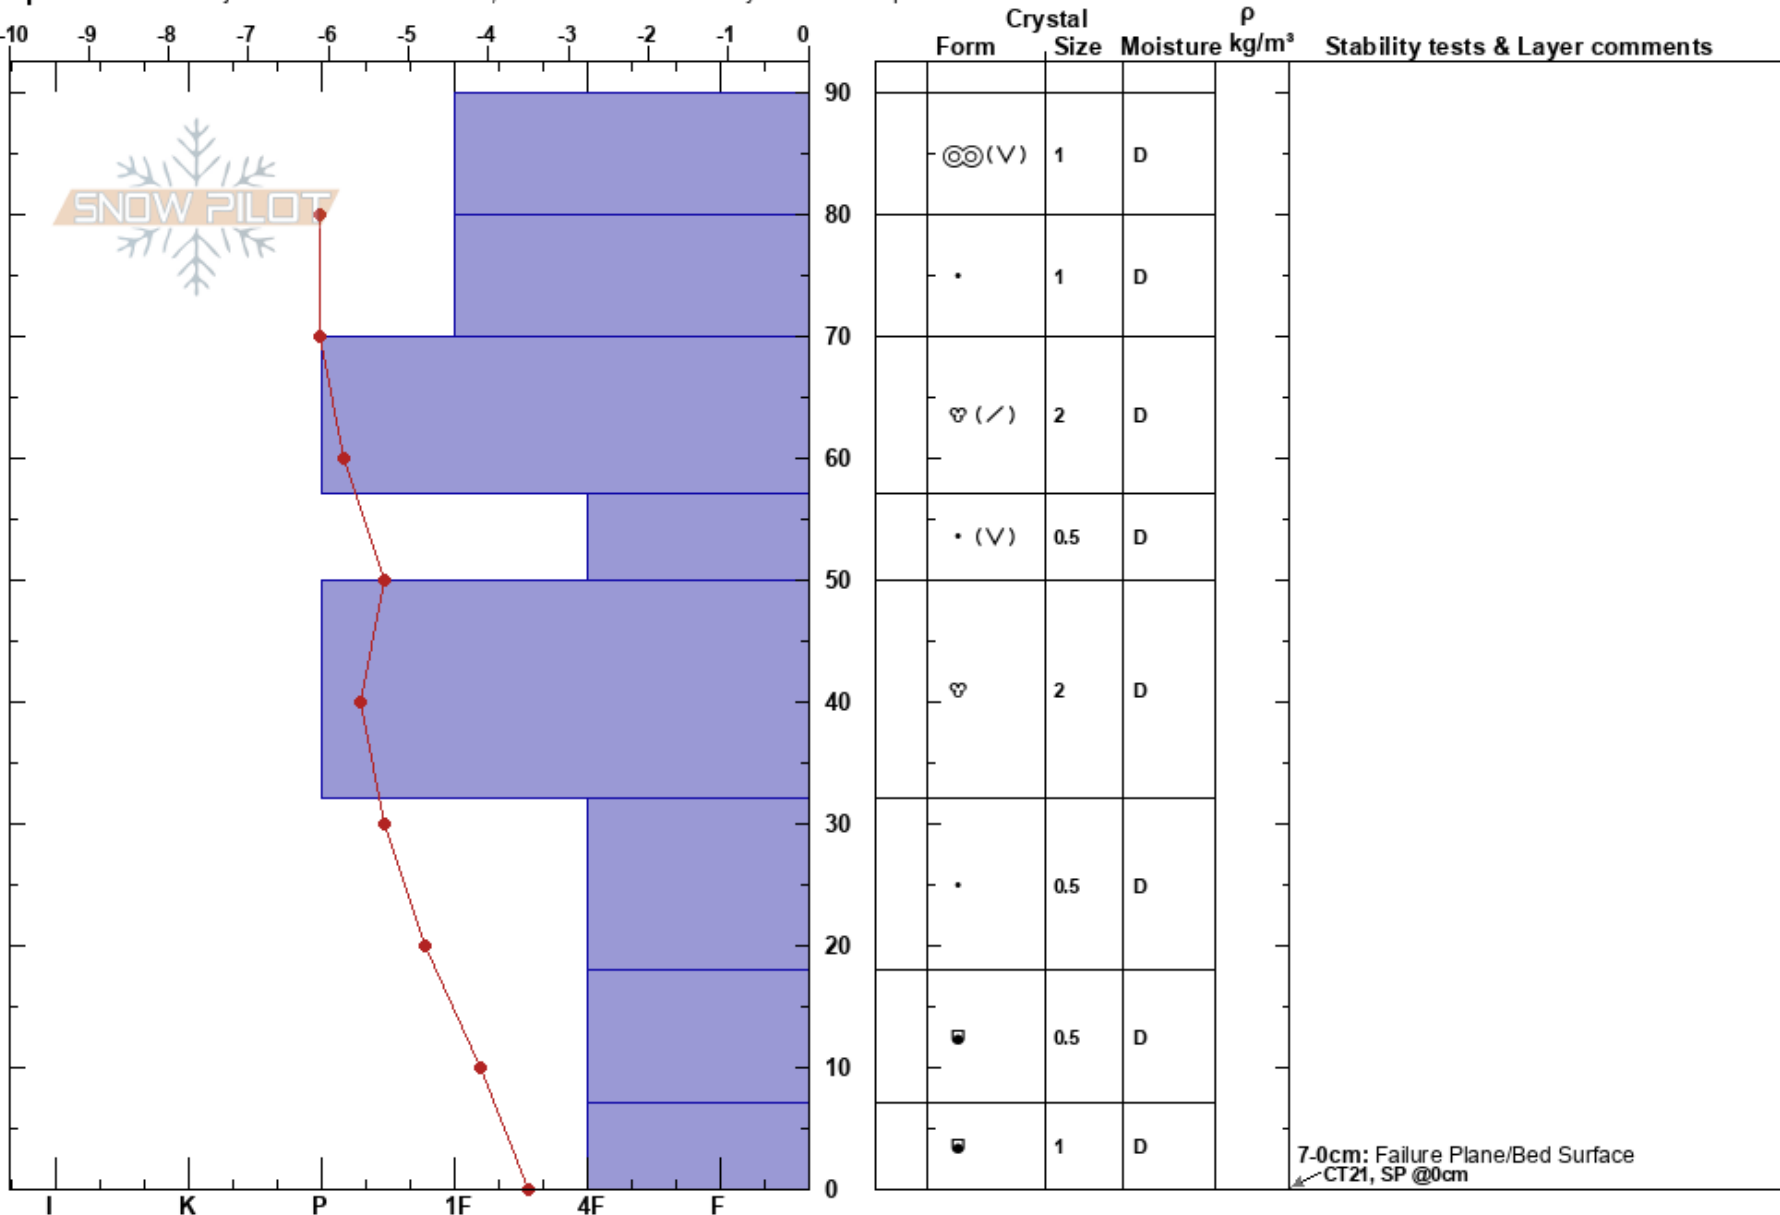

Pot Belly  
 Craigieburn Range  
 New Zealand  
**Elevation:** 1940 m  
**Aspect:** 130°

Porters Snow Safety  
 18/07/2017 - 02:50  
**Co-ord:**  
**Slope Angle:** 30°  
**Wind Loading:** previous

**Stability:**  
**Air Temperature:** -1.6°C  
**Sky Cover:** FEW  
**Precipitation:** NO  
**Wind:** NW Light Breeze

**HS:**90  
**Layer Notes:**  
 7-0cm: Failure Plane/Bed Surface

**Specifics:** Pit is adjacent to avalanche: crown; Recent avalanche activity on similar slopes

7-0cm: Failure Plane/Bed Surface  
 CT21, SP @0cm

**Notes:** Crown Profile. Sr, ?? m. Exact distance of remote trigger unknown. Fracture propagated full path, over a small ridge and initiated another path.