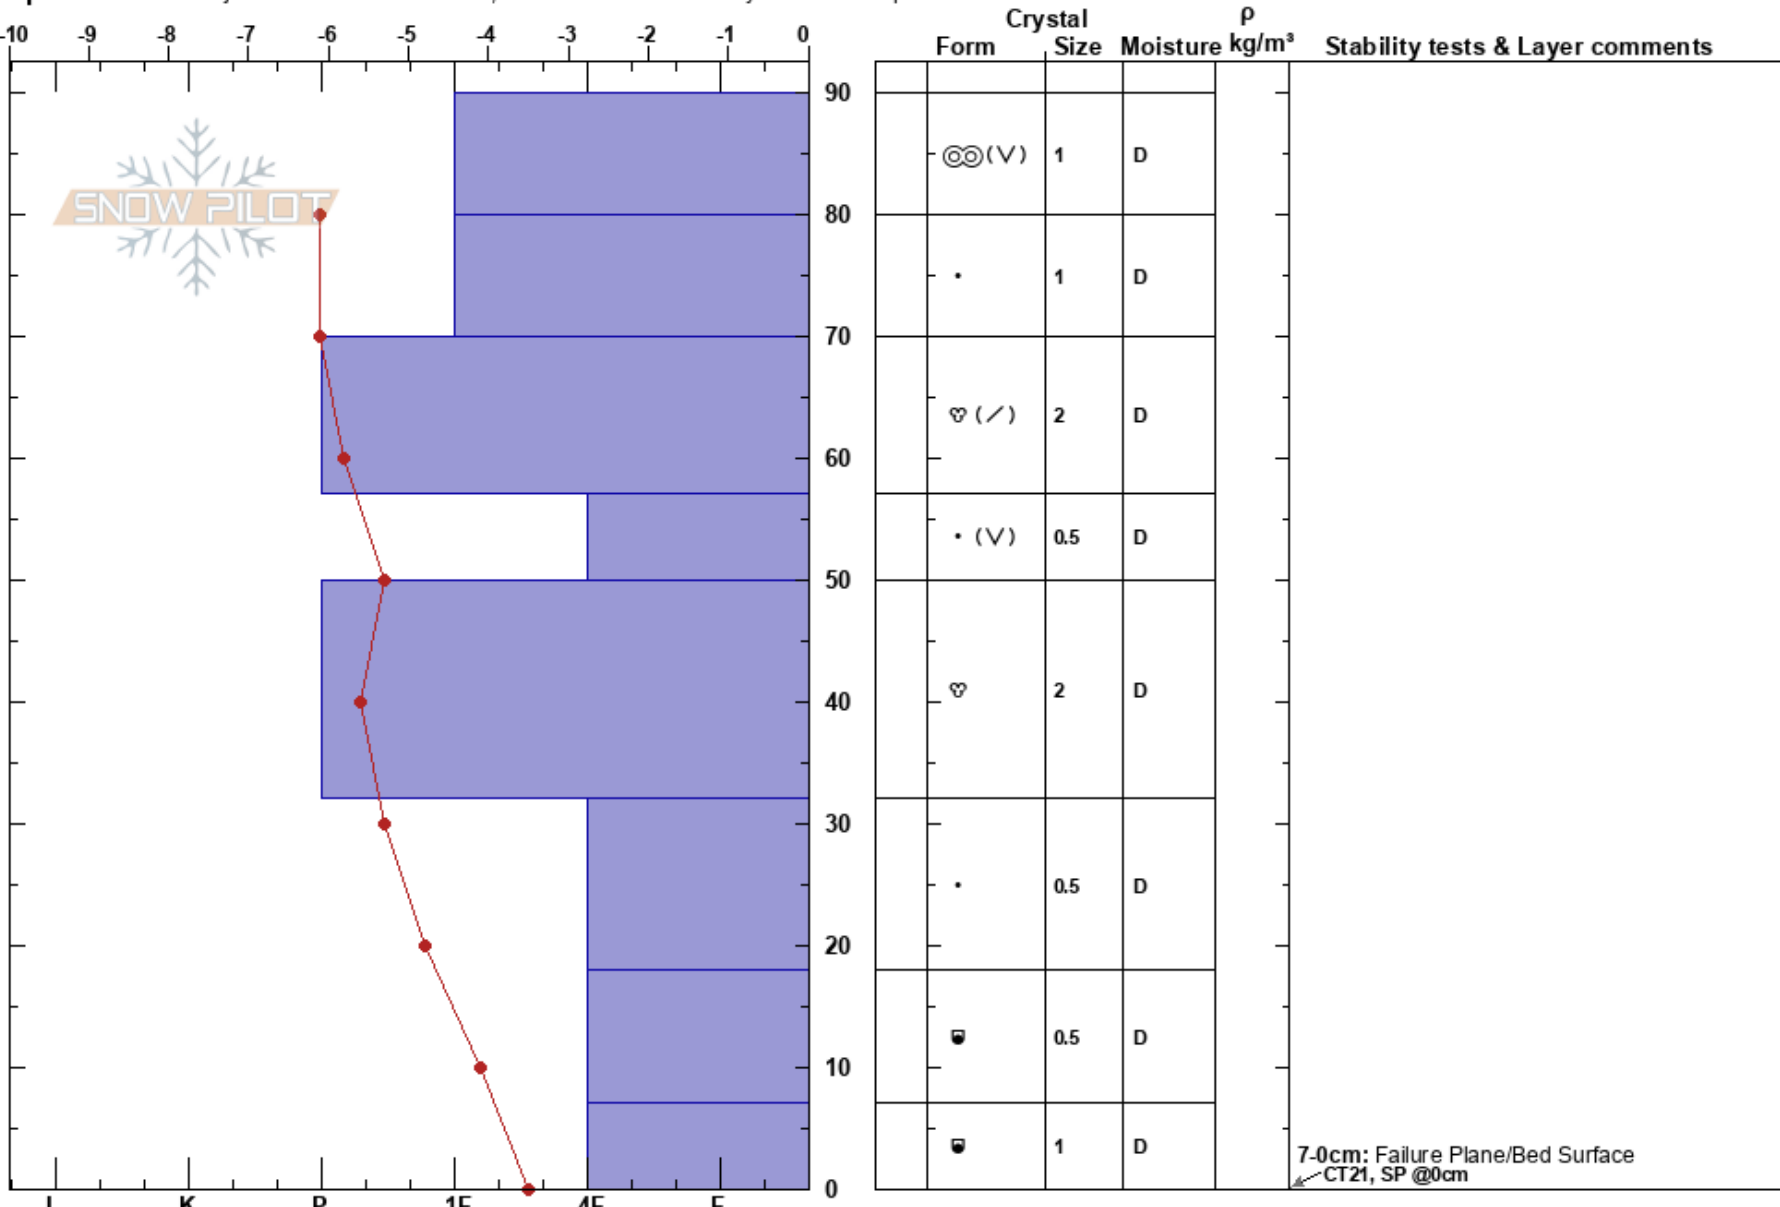

Pot Belly
 Craigieburn Range
 New Zealand
Elevation: 1940 m
Aspect: 130°

Porters Snow Safety
 18/07/2017 - 02:50
Co-ord:
Slope Angle: 30°
Wind Loading: previous

Stability:
Air Temperature: -1.6°C
Sky Cover: FEW
Precipitation: NO
Wind: NW Light Breeze

HS:90
Layer Notes:
 7-0cm: Failure Plane/Bed Surface

Specifics: Pit is adjacent to avalanche: crown; Recent avalanche activity on similar slopes

Notes: Crown Profile. Sr, ?? m. Exact distance of remote trigger unknown. Fracture propagated full path, over a small ridge and initiated another path.