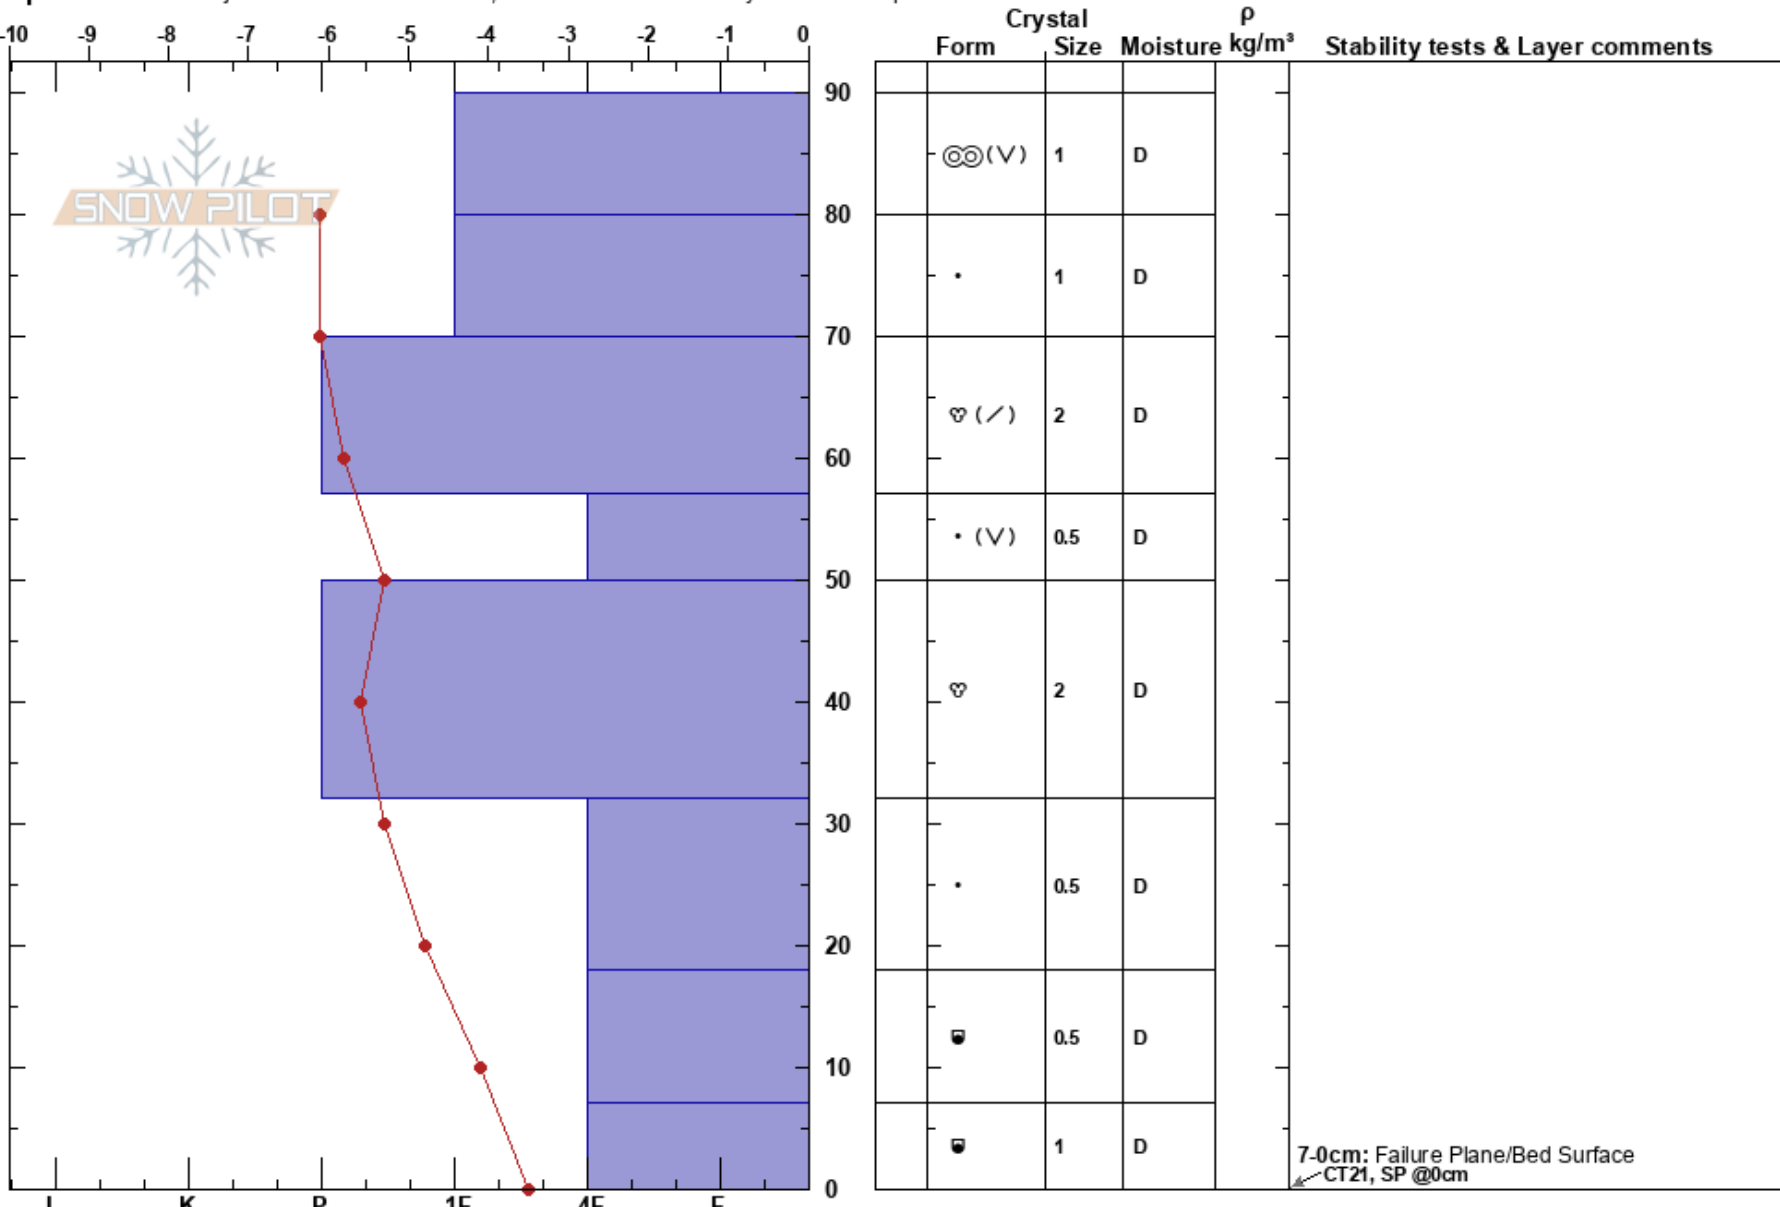

Pot Belly
 Craigieburn Range
 New Zealand
Elevation: 1940 m
Aspect: 130°

Porters Snow Safety
 18/07/2017 - 02:50
Co-ord:
Slope Angle: 30°
Wind Loading: previous

Stability:
Air Temperature: -1.6°C
Sky Cover: FEW
Precipitation: NO
Wind: NW Light Breeze

HS:90
Layer Notes:
 7-0cm: Failure Plane/Bed Surface

Specifics: Pit is adjacent to avalanche: crown; Recent avalanche activity on similar slopes

7-0cm: Failure Plane/Bed Surface
 CT21, SP @0cm

Notes: Crown Profile. Sr, ?? m. Exact distance of remote trigger unknown. Fracture propagated full path, over a small ridge and initiated another path.