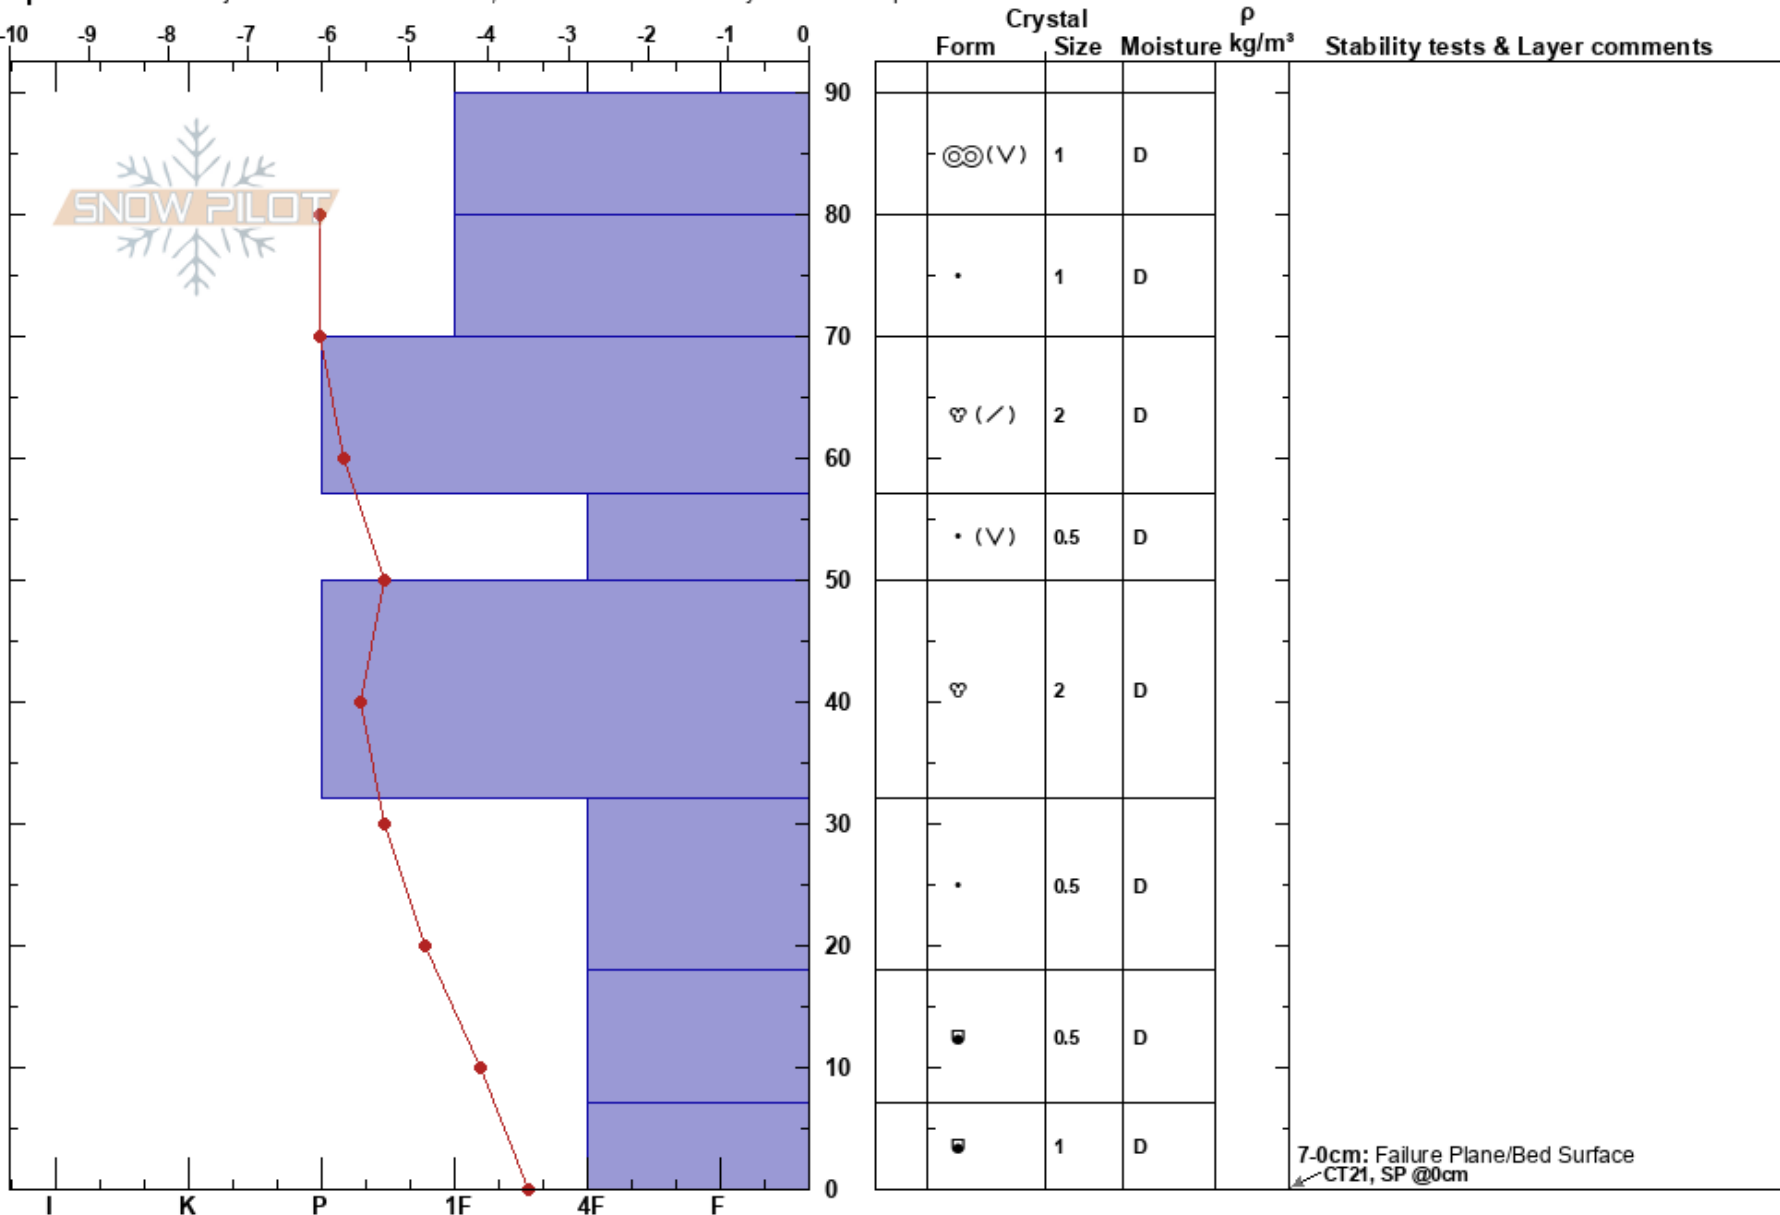

Pot Belly
 Craigieburn Range
 New Zealand
Elevation: 1940 m
Aspect: 130°

Porters Snow Safety
 18/07/2017 - 02:50
Co-ord:
Slope Angle: 30°
Wind Loading: previous

Stability:
Air Temperature: -1.6°C
Sky Cover: FEW
Precipitation: NO
Wind: NW Light Breeze

HS:90
Layer Notes:
 7-0cm: Failure Plane/Bed Surface

Specifics: Pit is adjacent to avalanche: crown; Recent avalanche activity on similar slopes

Notes: Crown Profile. Sr, ?? m. Exact distance of remote trigger unknown. Fracture propagated full path, over a small ridge and initiated another path.