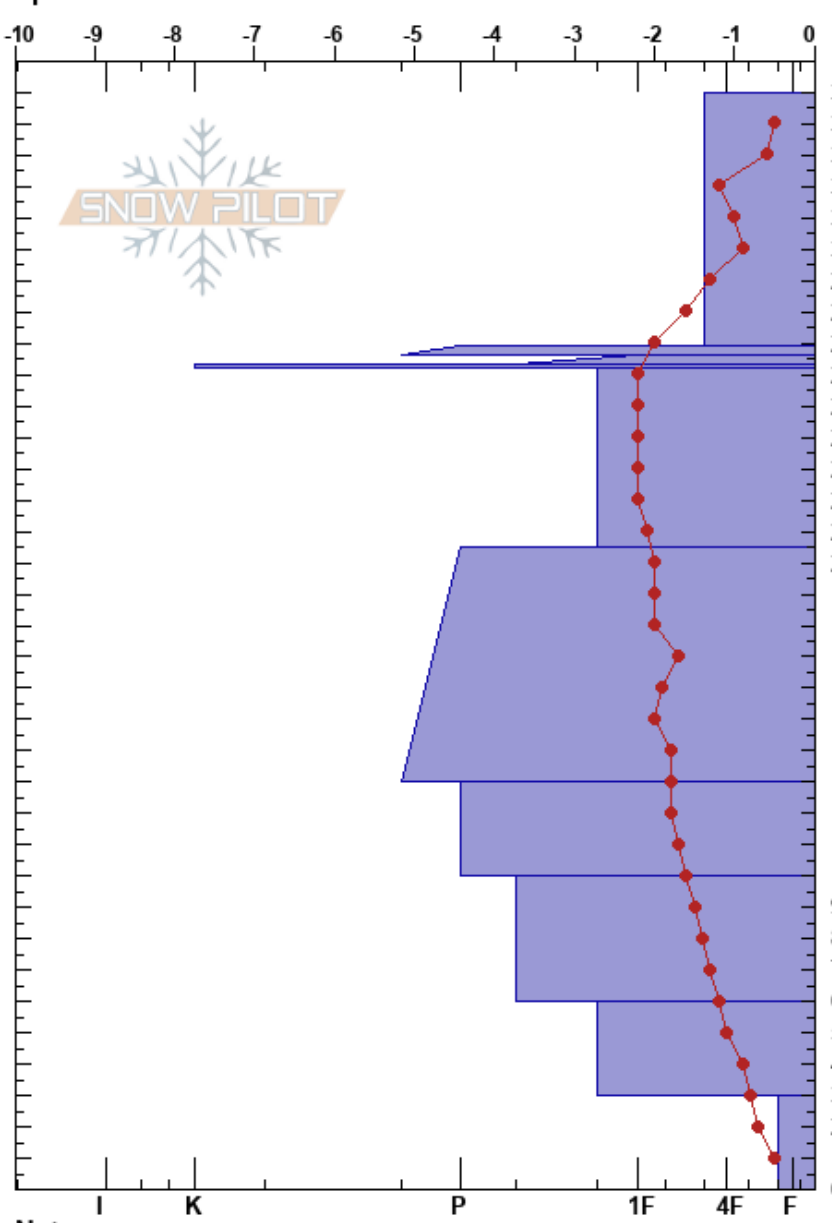

Sorcerer SWERadar Site
 Columbia Mountains
 BC
 Elevation: 2074 m
 Aspect:
 Specifics:

Steve Conger
 18/04/2017 - 11:18
 Co-ord: 11U 450995W 5699840N
 Slope Angle: 0°
 Wind Loading: no

Stability:
 Air Temperature: 0.2°C
 Sky Cover: OVC
 Precipitation: NO
 Wind: Calm

HS:350
 PF:50 350-269cm: air space under radar

Crystal Form	Crystal Size	Moisture	ρ		Stability tests & Layer comments
			kg/m ³		
				235	
				165	
				210	
				175	350-269cm: air space under radar
				190	
				260	
				205	
				335	
				280	← CT14, SP @269cm top of MFcr
				285	
				285	
				260	
				285	
				310	
				335	
				340	
				340	
				345	
				355	
				360	
				380	
				370	
				370	
				335	
				330	
				345	
				300	
				340	
				410	
				410	
				340	
				360	
				440	
				440	
				370	