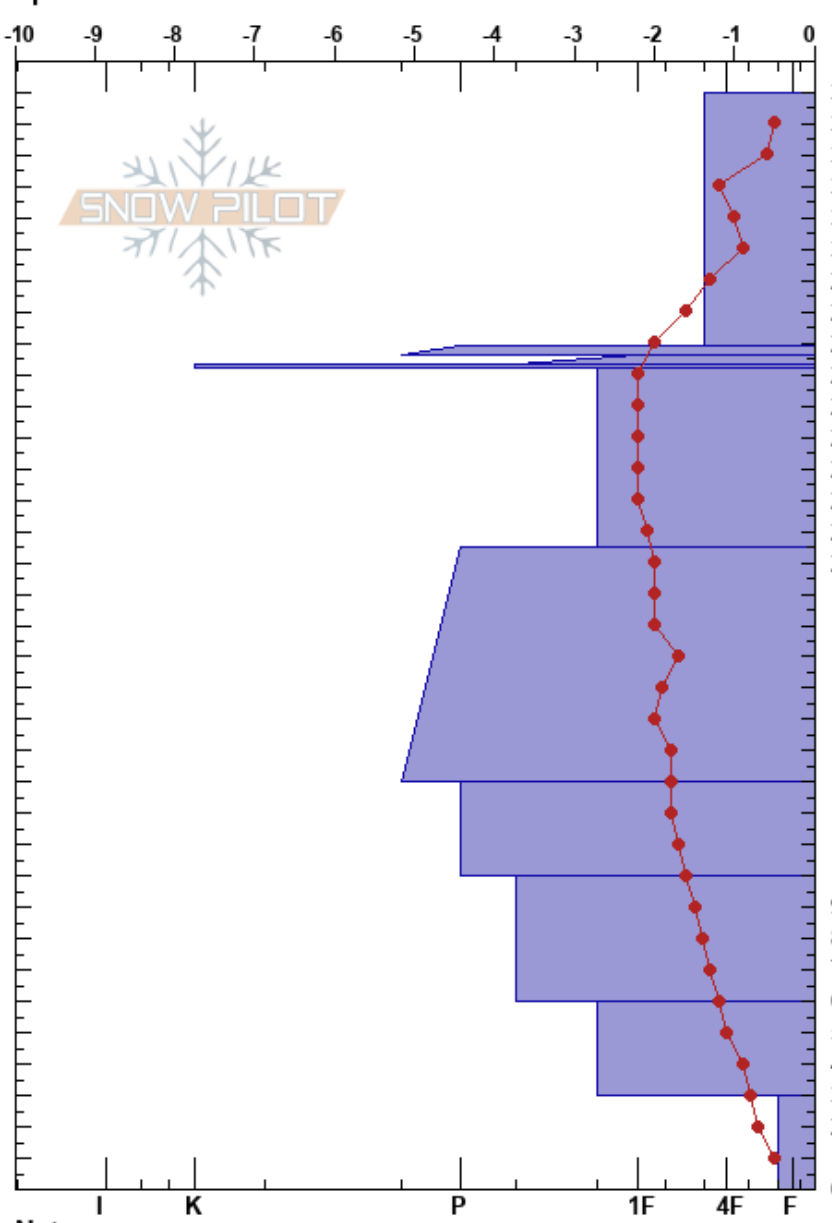

Sorcerer SWERadar Site  
 Columbia Mountains  
 BC  
 Elevation: 2074 m  
 Aspect:  
 Specifics:

Steve Conger  
 18/04/2017 - 11:18  
 Co-ord: 11U 450995W 5699840N  
 Slope Angle: 0°  
 Wind Loading: no

Stability:  
 Air Temperature: 0.2°C  
 Sky Cover: OVC  
 Precipitation: NO  
 Wind: Calm

HS:350  
 PF:50 350-269cm: air space under radar

Crystal Form	Crystal Size	Moisture	ρ kg/m³	Stability tests & Layer comments
			235	
			165	
			210	
			175	350-269cm: air space under radar
			190	
			260	
			205	
			335	
			280	← CT14, SP @269cm top of MFcr
			280	
			285	
			285	
			260	
			285	
			310	
			335	
			340	
			340	
			345	
			355	
			360	
			380	
			370	
			370	
			335	
			330	
			345	
			300	
			340	
			410	
			410	
			340	
			360	
			440	
			440	
			370	