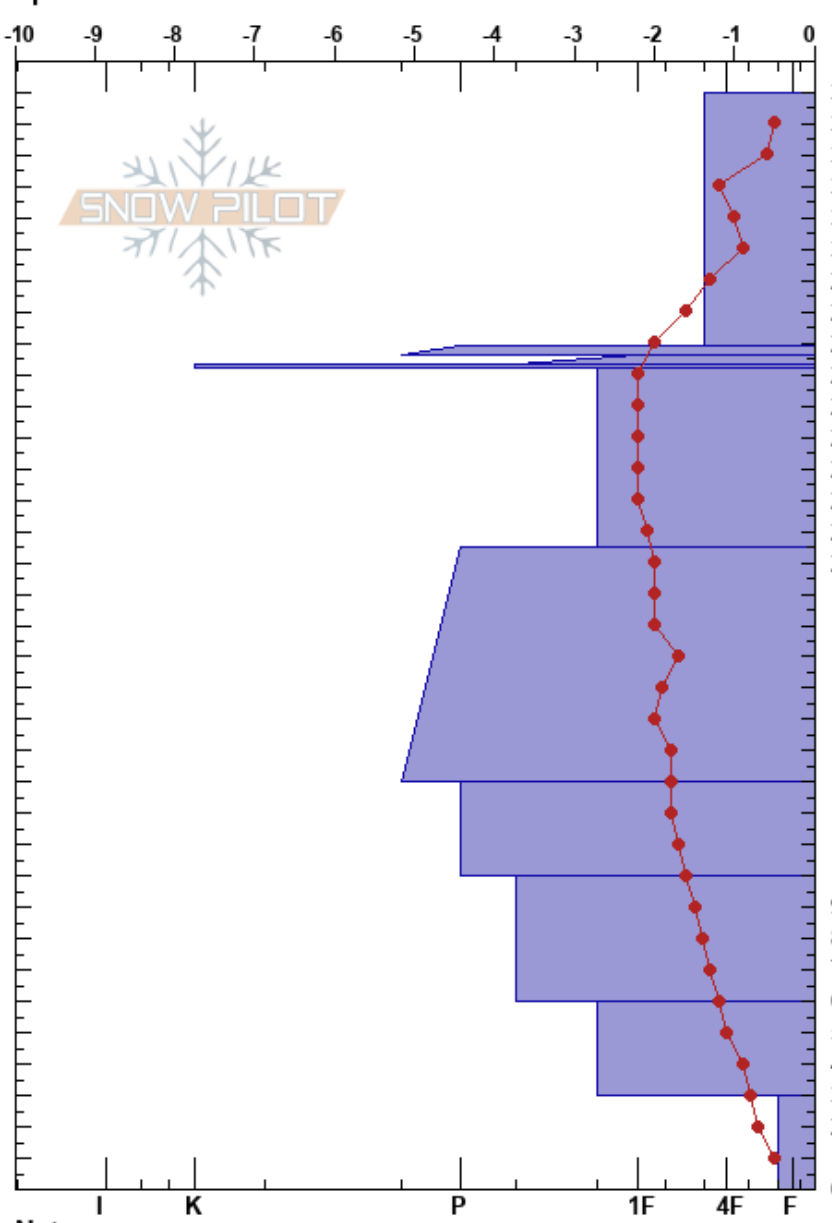

Sorcerer SWERadar Site
 Columbia Mountains
 BC
 Elevation: 2074 m
 Aspect:
 Specifics:

Steve Conger
 18/04/2017 - 11:18
 Co-ord: 11U 450995W 5699840N
 Slope Angle: 0°
 Wind Loading: no

Stability:
 Air Temperature: 0.2°C
 Sky Cover: OVC
 Precipitation: NO
 Wind: Calm

HS:350
 PF:50 350-269cm: air space under radar

Crystal Form	Crystal Size	Moisture	ρ kg/m³	Stability tests & Layer comments
			235	
			165	
			210	
			175	350-269cm: air space under radar
			190	
			260	
			205	
			335	
			280	← CT14, SP @269cm top of MFcr
			285	
			285	
			260	
			285	
			310	
			335	
			340	
			340	
			345	
			355	
			360	
			380	
			370	
			370	
			335	
			330	
			345	
			300	
			340	
			410	
			410	
			340	
			360	
			440	
			440	
			370	