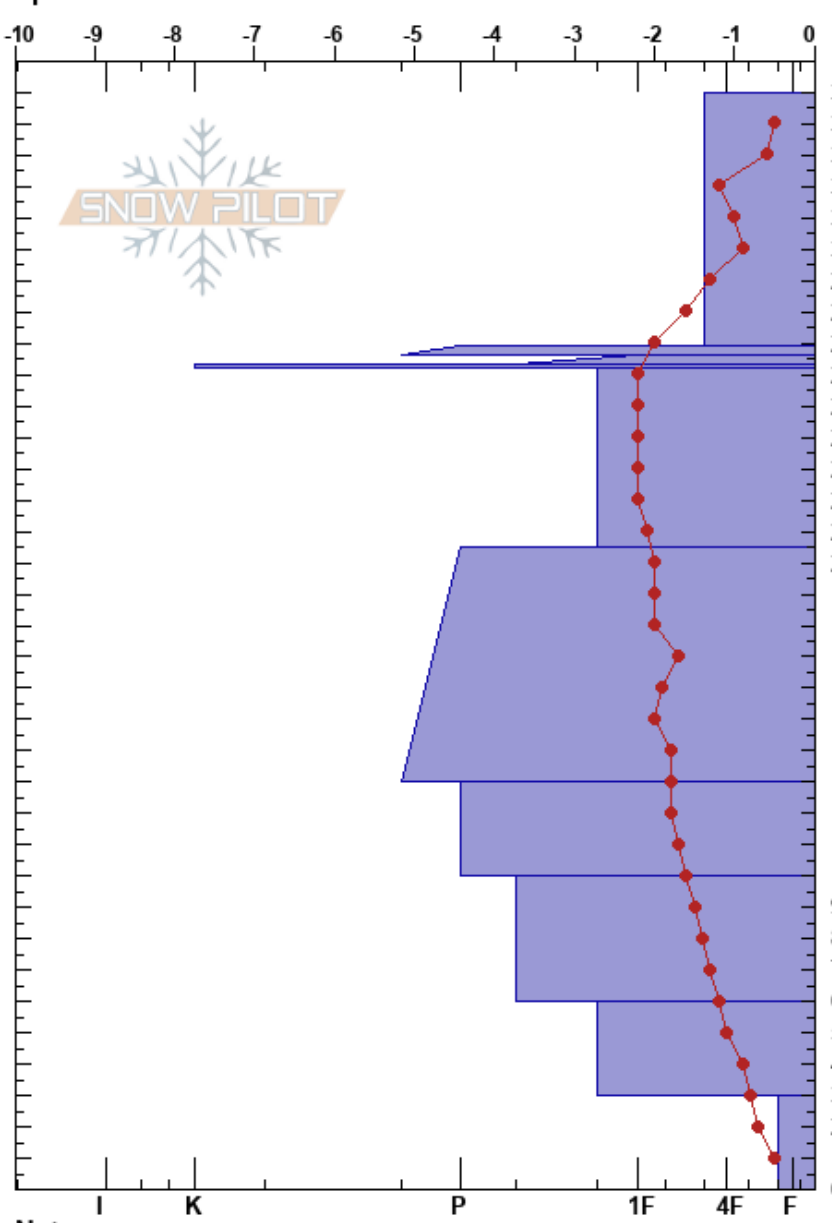

Sorcerer SWERadar Site
 Columbia Mountains
 BC
 Elevation: 2074 m
 Aspect:
 Specifics:

Steve Conger
 18/04/2017 - 11:18
 Co-ord: 11U 450995W 5699840N
 Slope Angle: 0°
 Wind Loading: no

Stability:
 Air Temperature: 0.2°C
 Sky Cover: OVC
 Precipitation: NO
 Wind: Calm

HS:350
 PF:50 350-269cm: air space under radar

Crystal Form	Crystal Size	Moisture	ρ		Stability tests & Layer comments
			kg/m³		
				235	
				165	
				210	
				175	350-269cm: air space under radar
				190	
				260	
				205	
				335	
				280	← CT14, SP @269cm top of MFcr
				280	
				285	
				285	
				260	
				285	
				310	
				335	
				340	
				340	
				345	
				355	
				360	
				380	
				370	
				370	
				335	
				330	
				345	
				300	
				340	
				410	
				410	
				340	
				360	
				440	
				440	
				370	