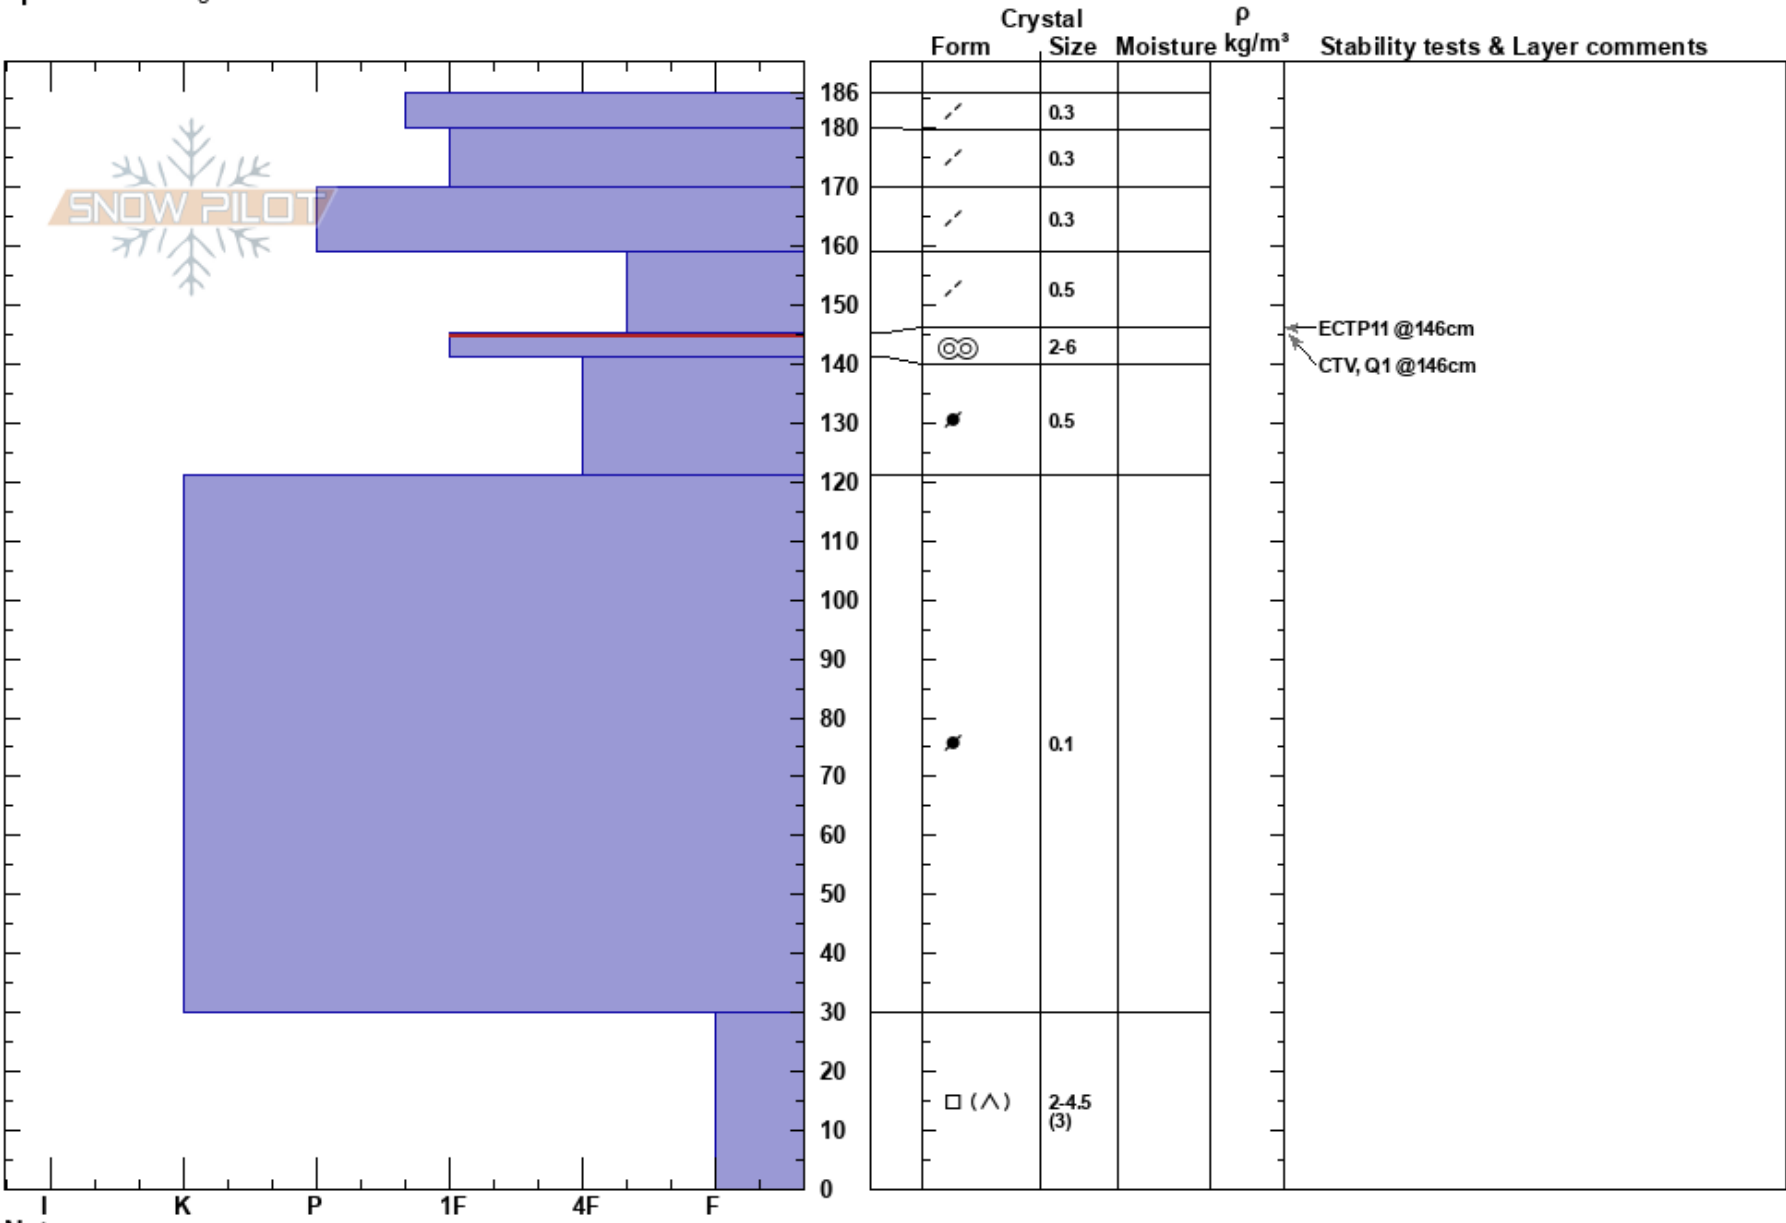

WUR 2 (right)
 Vail/Summit County
 CO
 Elevation: 12130 ft
 Aspect:
 Specifics: Pit dug in a Ski Area

Matt Urich
 02/19/2021 - 2:20pm
 Co-ord: 39.46393N, -106.17906E
 Slope Angle: 35°
 Wind Loading: yes

Stability: **HS:186**
 Air Temperature: -13.5°C **PF:15** 145-141cm:Problematic layer
 Sky Cover: OVC **PS:5**
 Precipitation: S-1
 Wind: W Moderate

Notes: