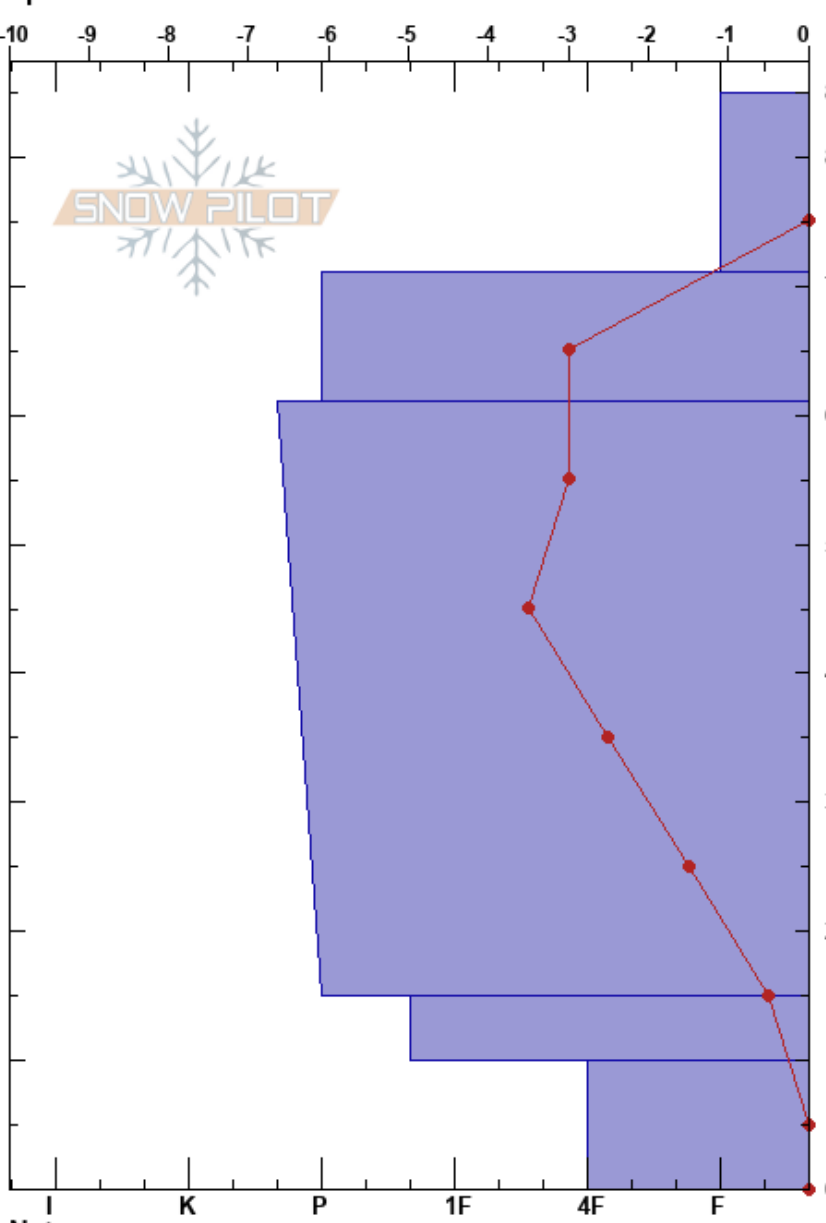

19/02/2021 - Arpy
 Aosta Valley
 Italy
 Elevation: 1712 m
 Aspect: 0°
 Specifics:

Pietro Potenza
 19/02/2021 - 15:40
 Co-ord: 45.74754N, 7.01009E
 Slope Angle: 5°
 Wind Loading: no

Stability:
 Air Temperature: 3°C
 Sky Cover: FEW
 Precipitation: NO
 Wind: Calm

HS:85
 71-61cm: Yellow

Form	Crystal		Moisture	ρ kg/m ³	Stability tests & Layer comments
	Size				
•	0.5		D		71-61cm: Yellow
⊙⊙	1-1.5		D		
⊙⊙	2		D		
⊙	0.5-1		D		
⊙⊙	1-2		D		

Notes: