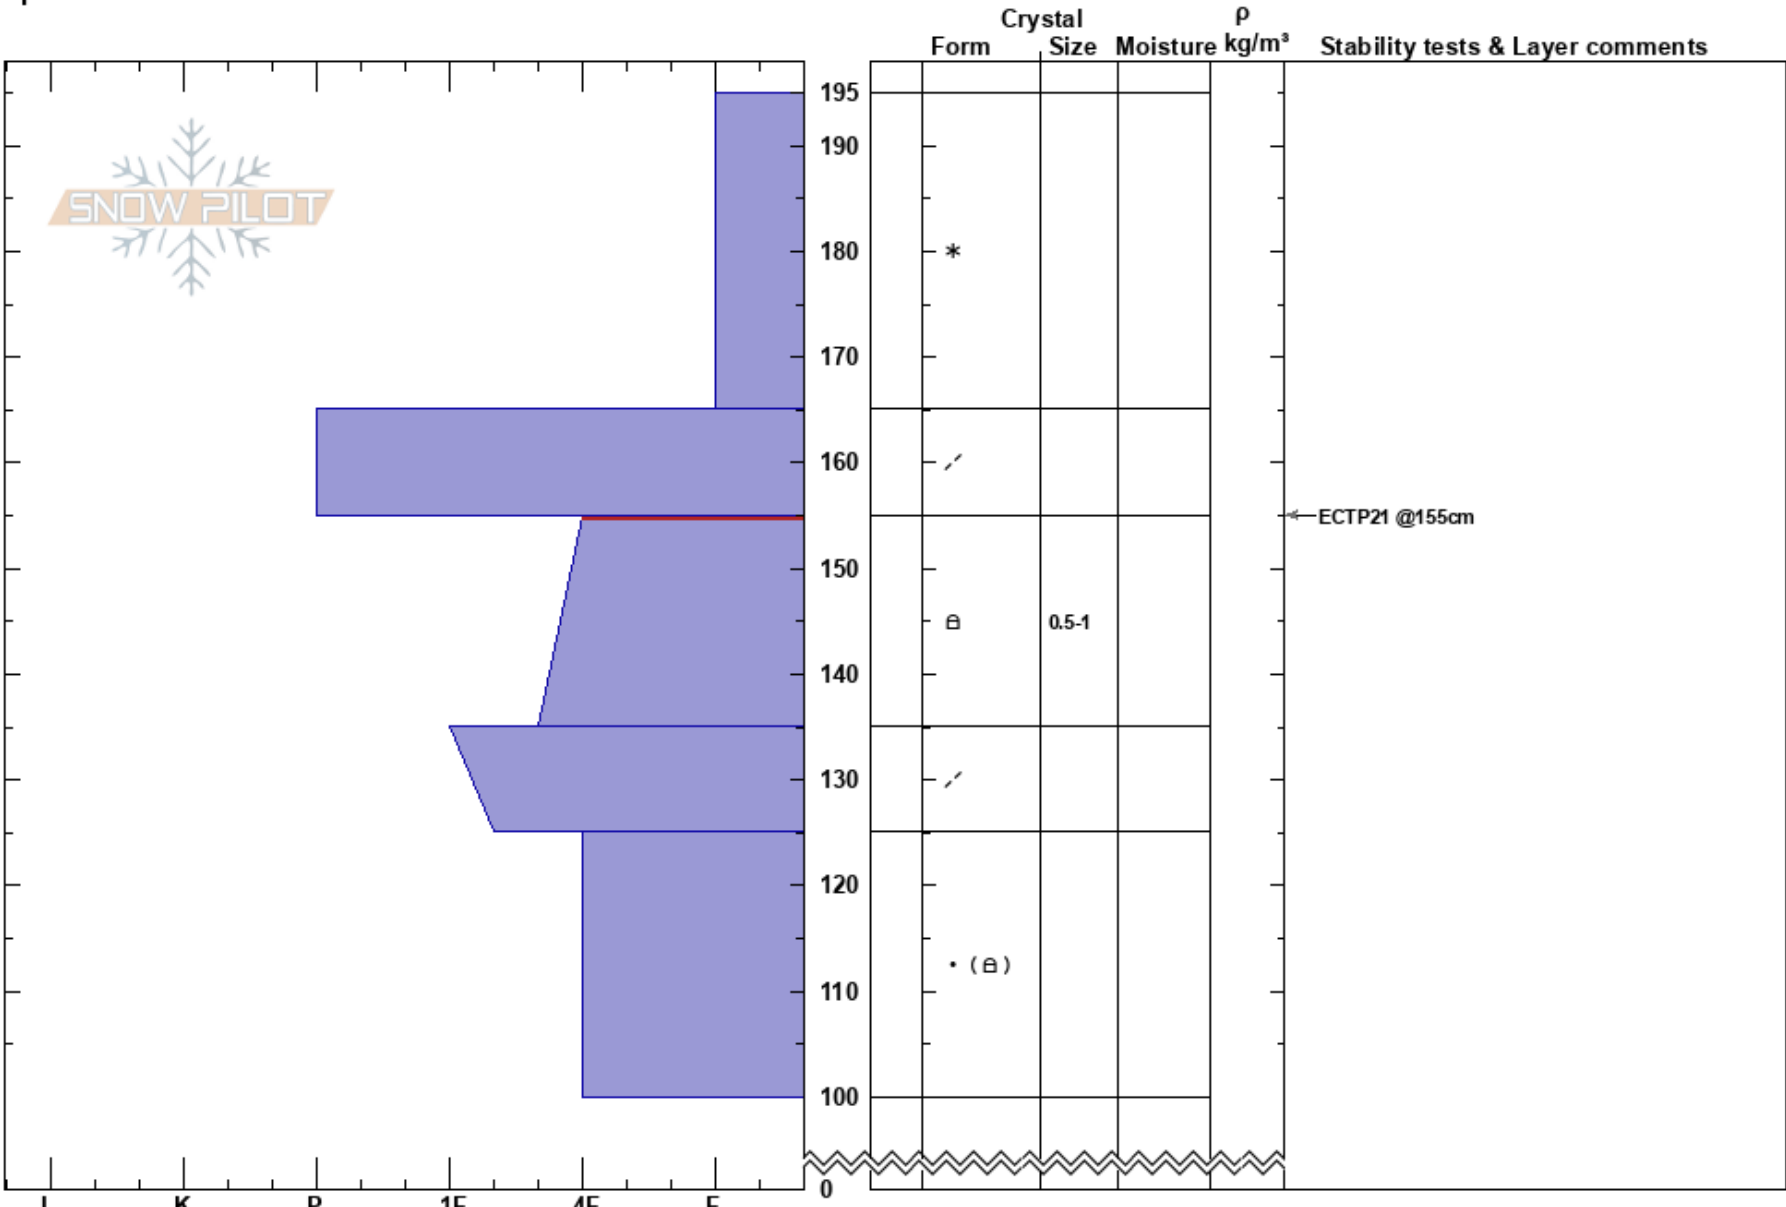

Cracked Ice
 Chugach Range
 AK
 Elevation: 2761 ft
 Aspect: 0°
 Specifics:

Gareth Brown
 02/18/2021 - 2:00pm
 Co-ord: 61.18134N, -145.60885W
 Slope Angle: 28°
 Wind Loading:

Stability:
 Air Temperature:
 Sky Cover: OVC
 Precipitation: NO
 Wind: Calm

HS:195
 Layer Notes:
 155-135cm: Problematic layer

Notes:

I K P 1F 4F F