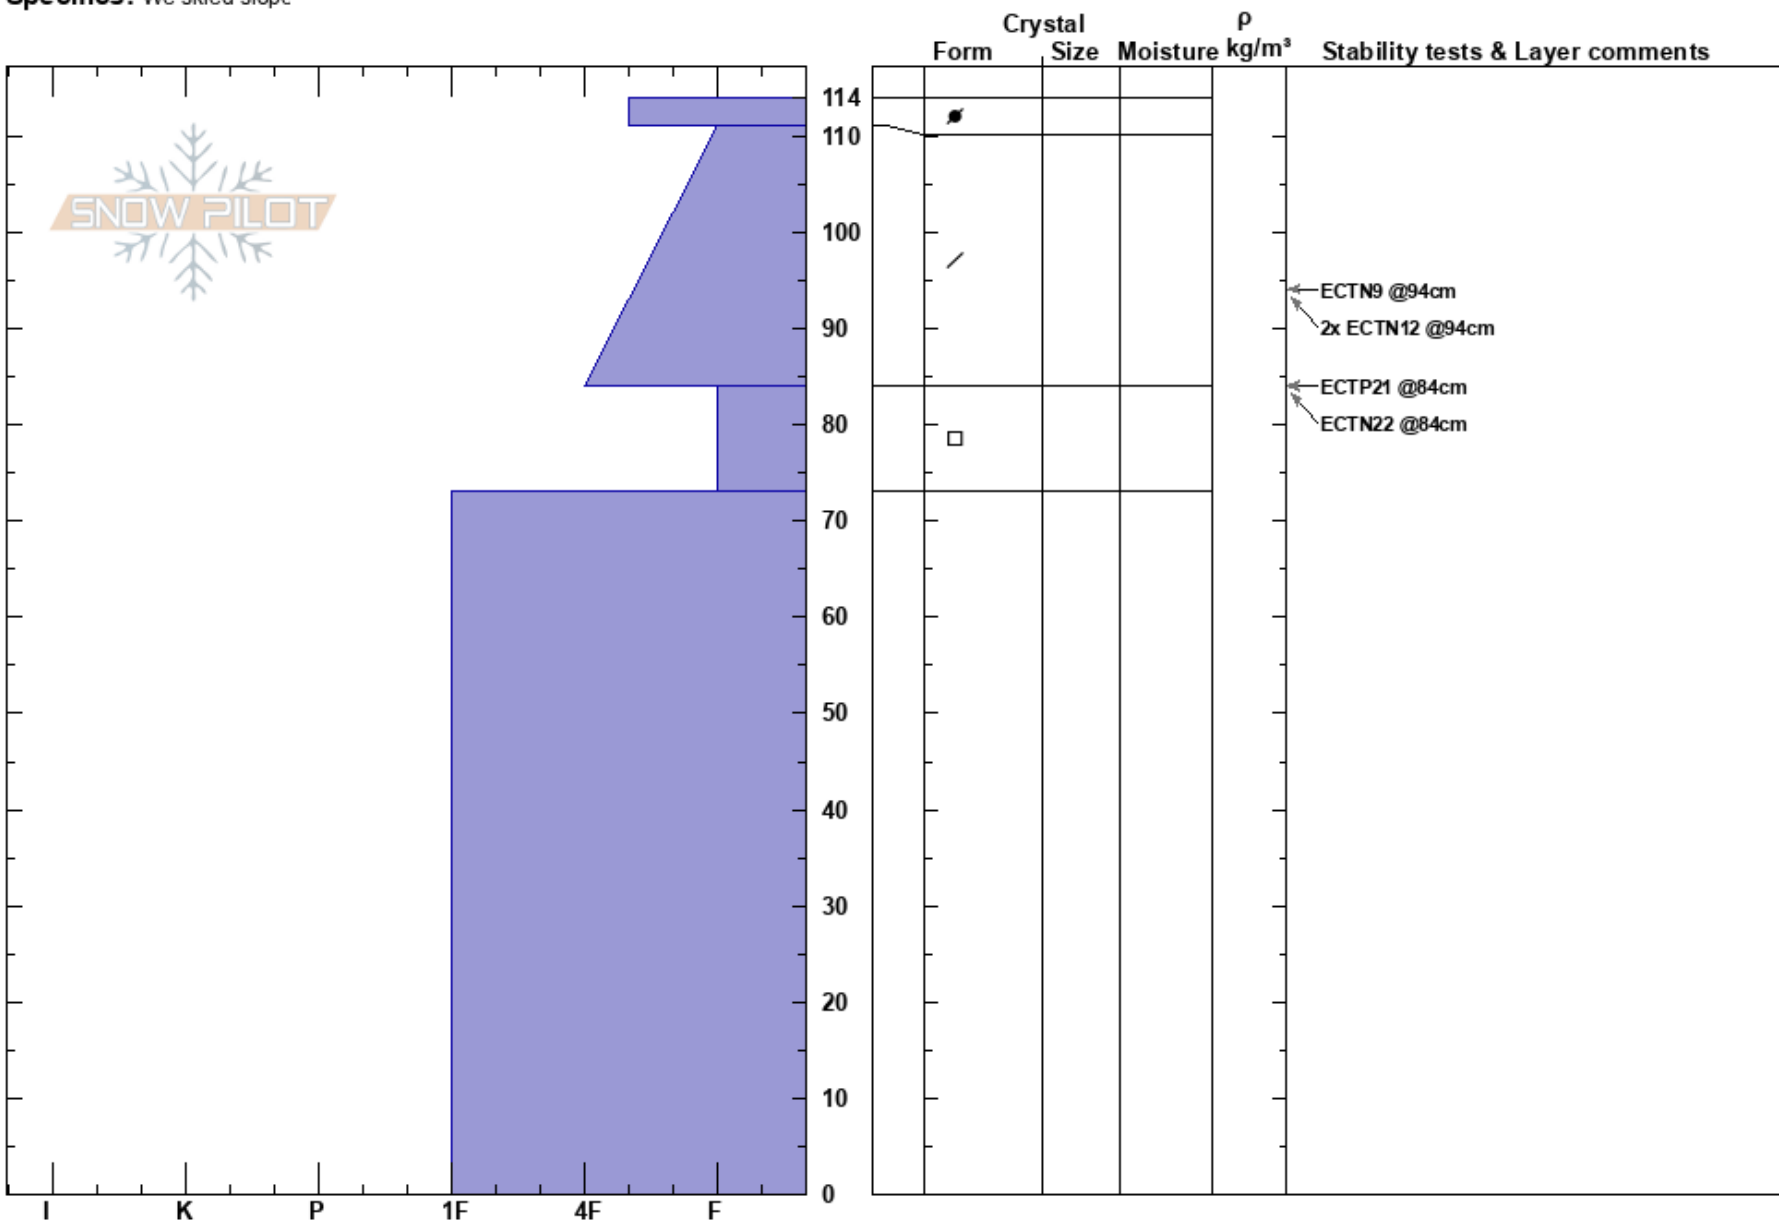

SE Humphrey's Cirque
Kachina Peaks
AZ
Elevation: 11750 ft
Aspect: 97°
Specifics: We skied slope

Troy Marino
02/18/2021 - 2:15pm
Co-ord: 35.33867N, -111.68165W
Slope Angle: 34°
Wind Loading:

Stability: HS:114
Air Temperature: 84-73cm:Problematic layer
Sky Cover: CLR
Precipitation: NO
Wind: Calm

Notes: Three ECTs performed.

1/5 for Red Flags. The one red flag was for Unstable snow (one out of three ECTs had propagation, ECTP21@84).

2/7 for ALPTRUTH. One for Path and one for Unstable (again the ECTP21@84).