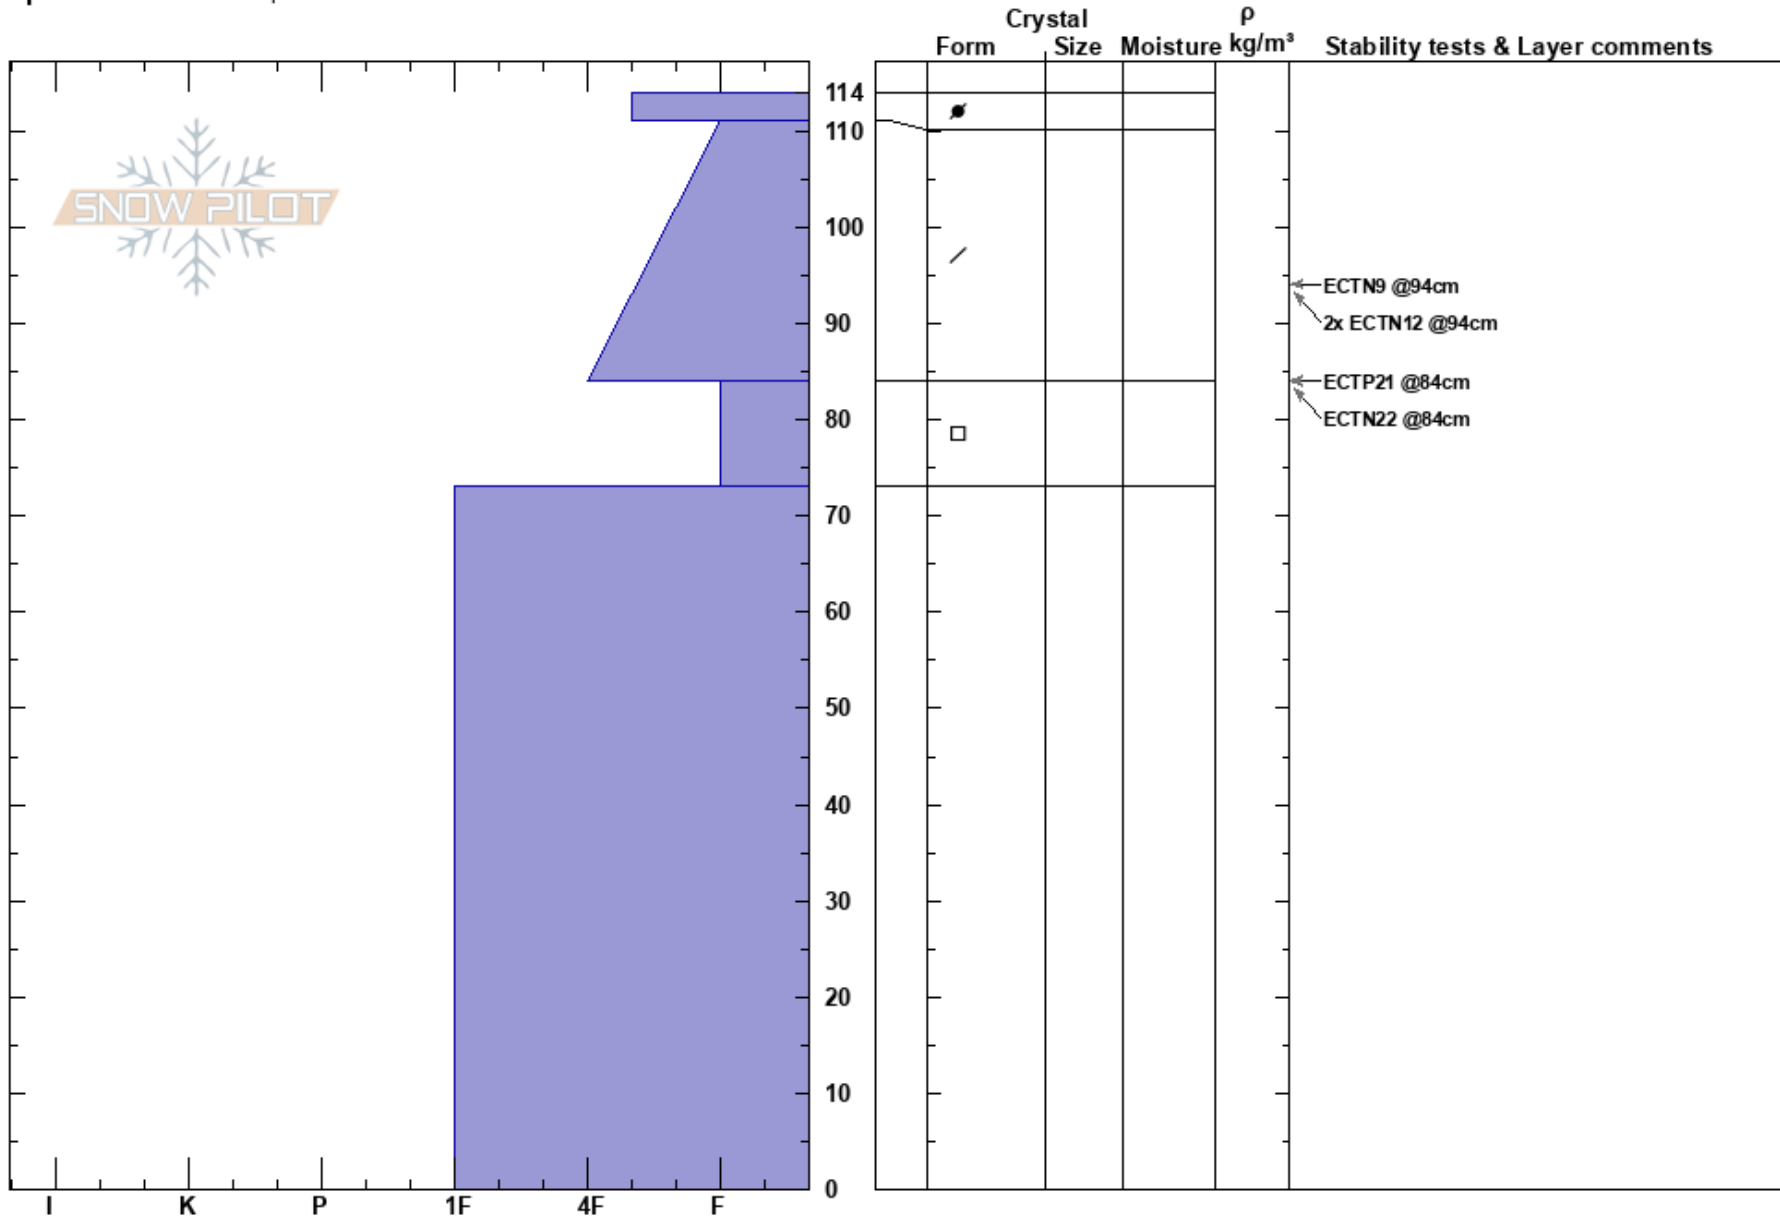

SE Humphrey's Cirque
 Kachina Peaks
 AZ
 Elevation: 11750 ft
 Aspect: 97°
 Specifics: We skied slope

Troy Marino
 02/18/2021 - 2:15pm
 Co-ord: 35.33867N, -111.68165W
 Slope Angle: 34°
 Wind Loading:

Stability: **HS:114**
 Air Temperature: 84-73cm:Problematic layer
 Sky Cover: CLR
 Precipitation: NO
 Wind: Calm

Notes: Three ECTs performed.

1/5 for Red Flags. The one red flag was for Unstable snow (one out of three ECTs had propagation, ECTP21@84).

2/7 for ALPTRUTH. One for Path and one for Unstable (again the ECTP21@84).