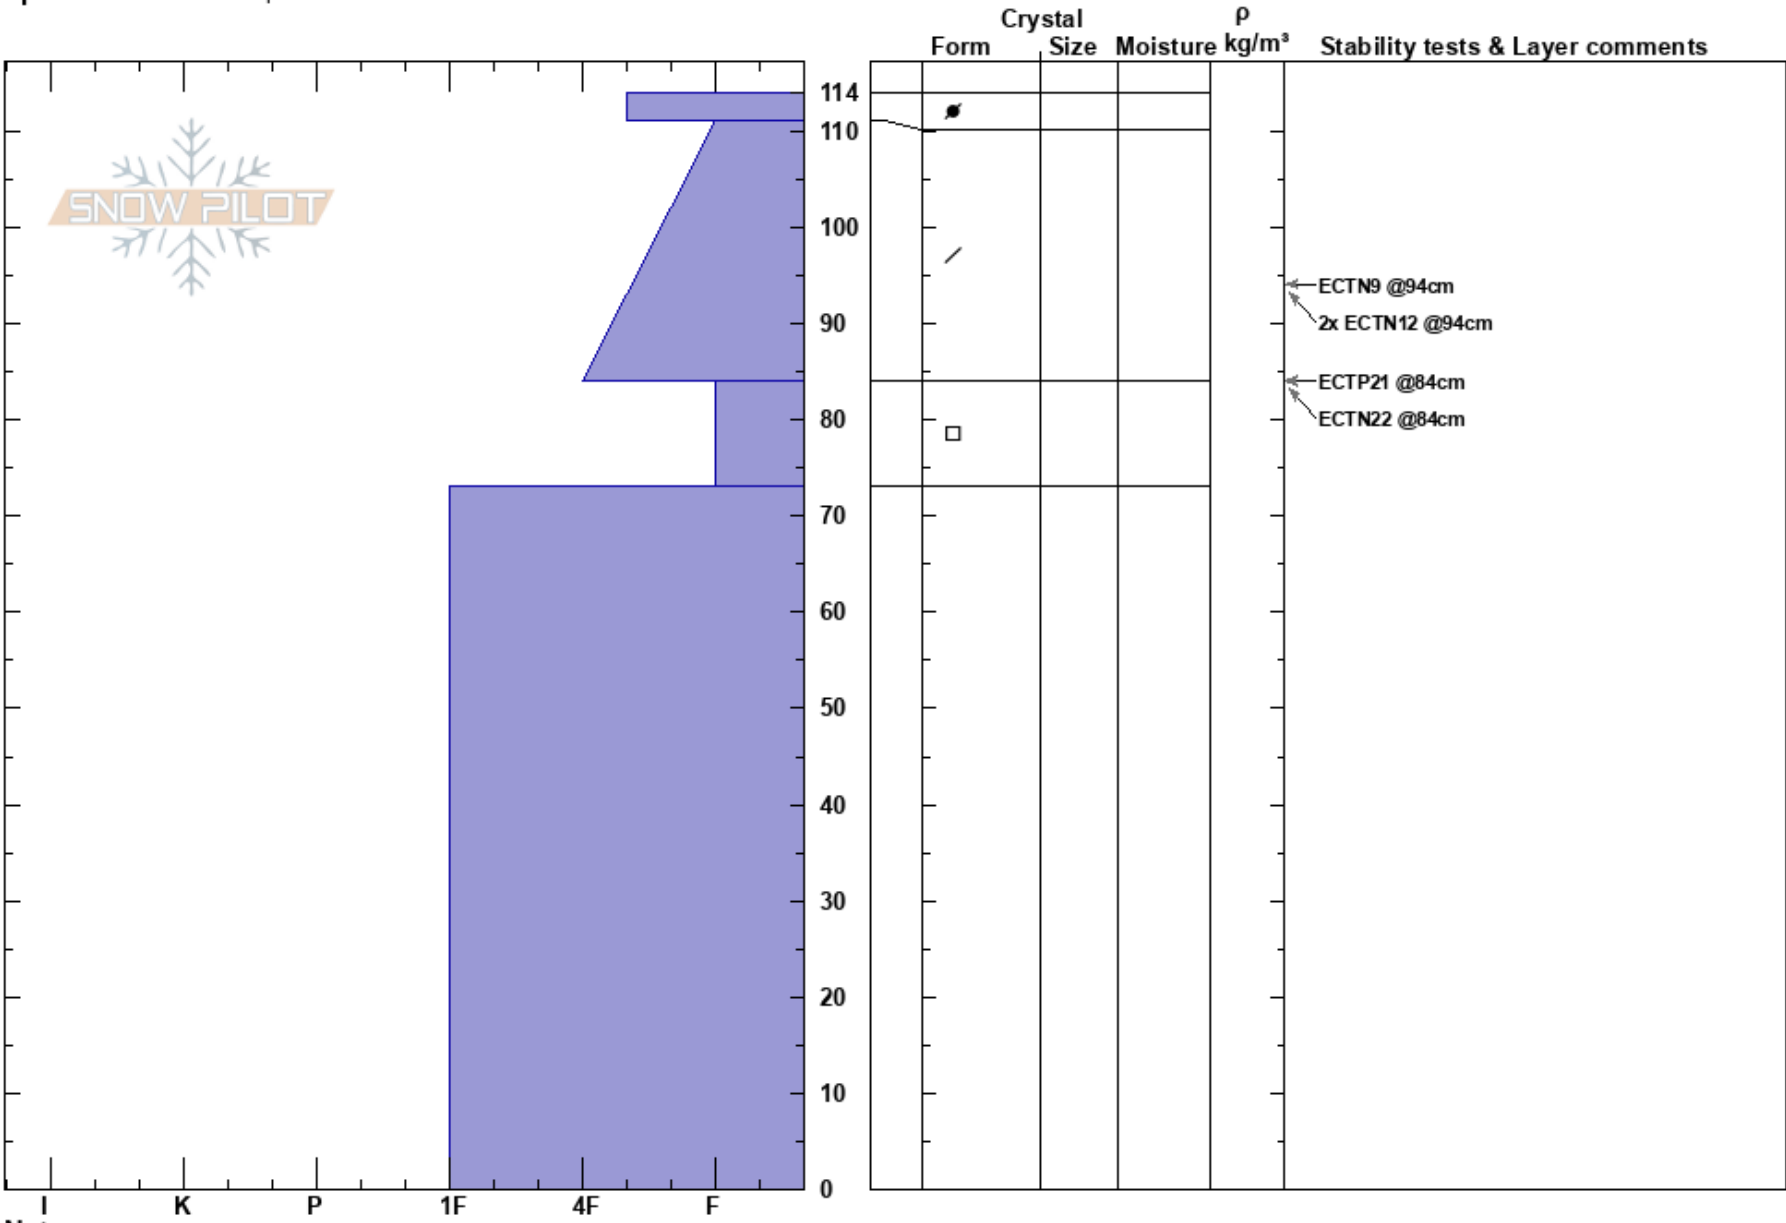

SE Humphrey's Cirque
 Kachina Peaks
 AZ
Elevation: 11750 ft
Aspect: 97°
Specifics: We skied slope

Troy Marino
 02/18/2021 - 2:15pm
Co-ord: 35.33867N, -111.68165W
Slope Angle: 34°
Wind Loading:

Stability:
Air Temperature:
Sky Cover: CLR
Precipitation: NO
Wind: Calm

HS: 114
Layer Notes: 84-73cm: Problematic layer

Notes: Three ECTs performed.
 1/5 for Red Flags. The one red flag was for Unstable snow (one out of three ECTs had propagation, ECTP21@84).
 2/7 for ALPTRUTH. One for Path and one for Unstable (again the ECTP21@84).