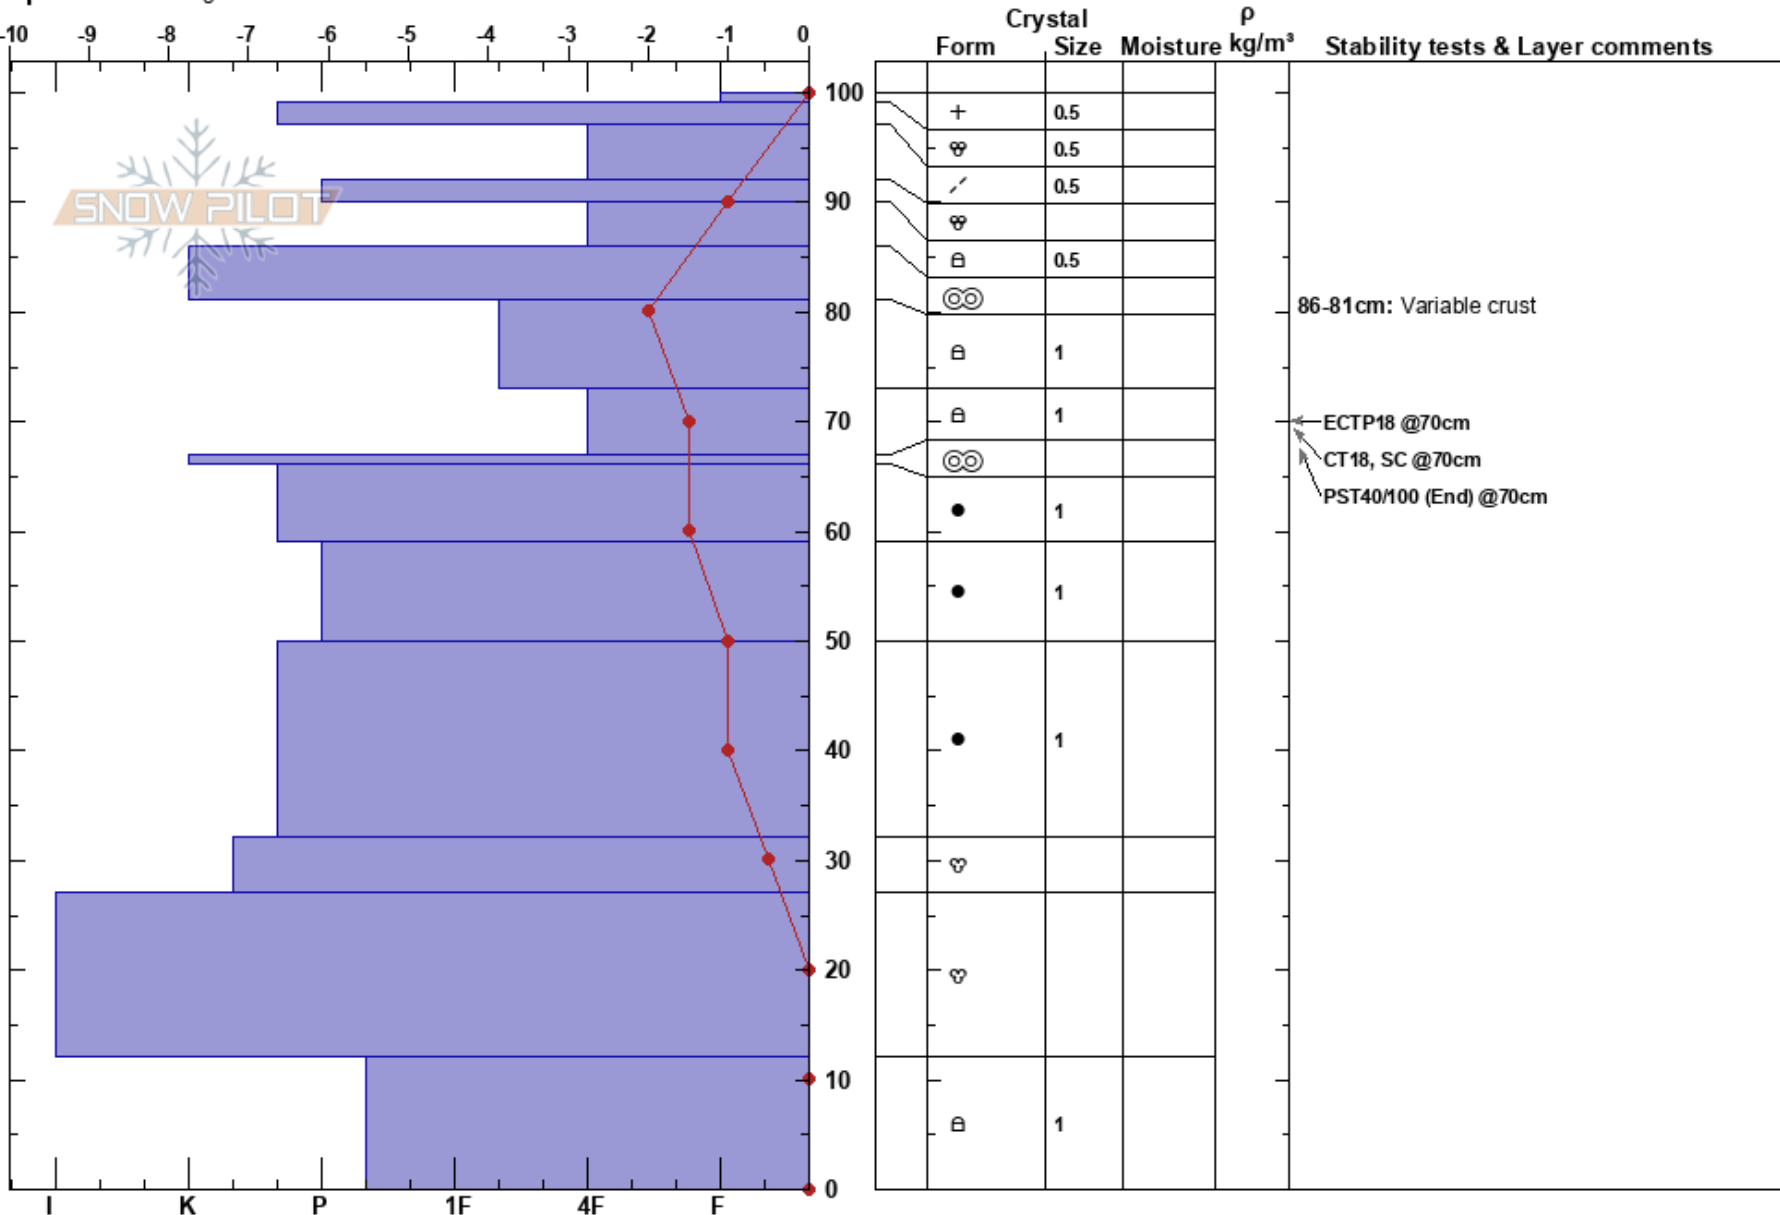

Keiths  
 Remarkables Range  
 New Zealand  
 Elevation: 1950 m  
 Aspect: E

Remarks Snow Safety  
 17/07/2017 - 14:00  
 Co-ord: -45.05628S, 168.80443E  
 Slope Angle: 41°  
 Wind Loading:

Stability: HS:100  
 Air Temperature: -1°C PS:2  
 Sky Cover: X  
 Precipitation: RV  
 Wind: Calm  
 Layer Notes:  
 86-81cm: Variable crust  
 86-81cm: Problematic layer

Specifics: Pit dug in a Ski Area

Notes: Pit dug by Irene Henninger