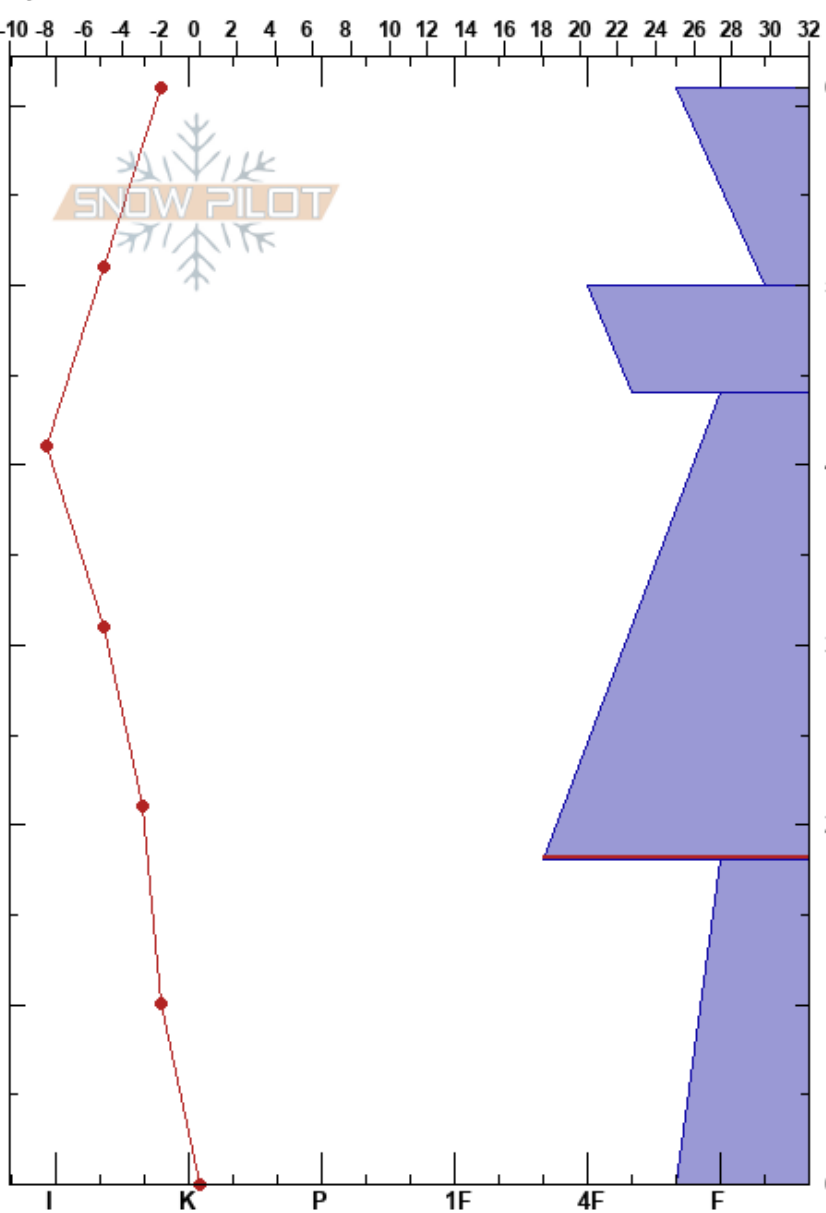

N. Hochdeffer Hills
 Kachina Peaks
 AZ
 Elevation: 8360 ft
 Aspect: N

Ron Richison
 02/17/2021 - 11:30am
 Co-ord:
 Slope Angle: 33°
 Wind Loading: previous

Stability: Fair
 Air Temperature: -5°F
 Sky Cover: FEW
 Precipitation: NO
 Wind: NW Light Breeze

HS:61
 PF:44
 PS:8
 44-18cm: Problematic layer

Specifics: Ski tracks on slope; We skied slope

Form	Crystal		Moisture	ρ kg/m ³	Stability tests & Layer comments
	Size				
	1				
/	0.5-1.5				
□	0.5-1.5				
□	0.5-1.5				
⊖	0.5-2				

← ECTP16 @18cm
 ← CT16, Q1 @18cm

Notes: